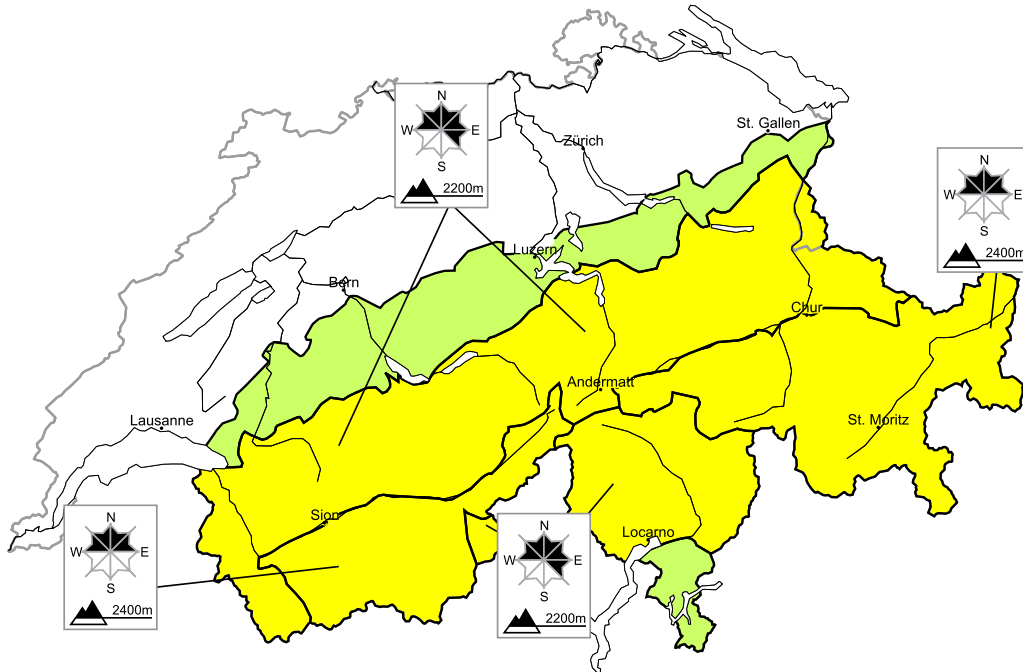

Increase in danger of wet and full-depth avalanches as the day progresses

Edition: 31.3.2016, 08:00 / Next update: 31.3.2016, 17:00

Dry avalanches

Wet avalanches as day progresses

Danger levels

1 low

2 moderate

3 consider.

4 high

5 very high

WSL Institute for Snow and
Avalanche Research SLF
www.slf.ch