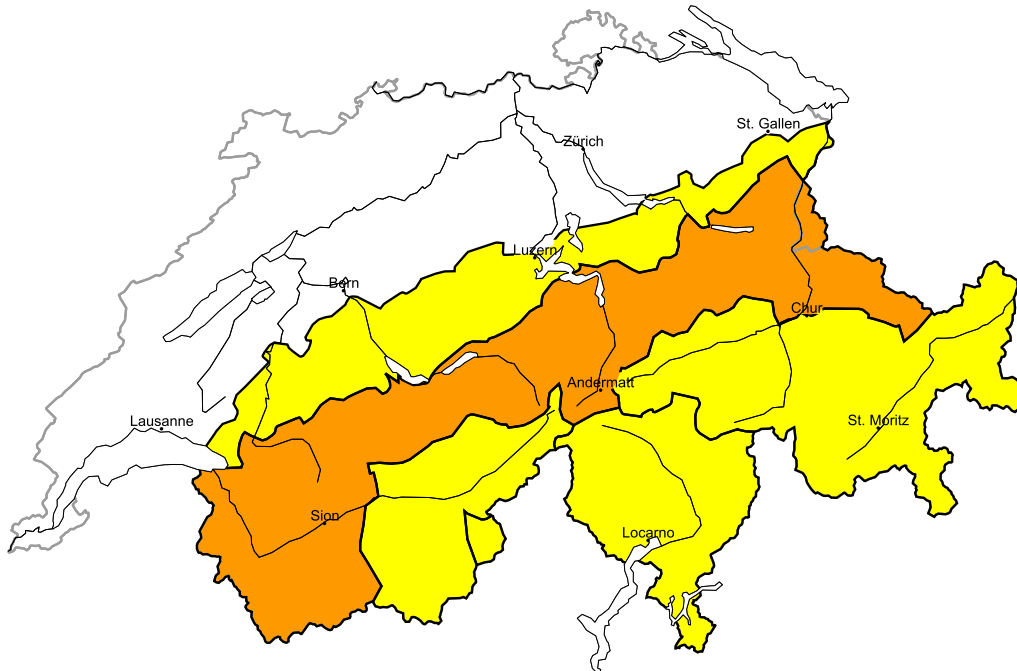

Increase in danger of wet and full-depth avalanches as the day progresses

Edition: 31.3.2016, 08:00 / Next update: 31.3.2016, 17:00

Dry avalanches

Wet avalanches as day progresses

Danger levels

1 low

2 moderate

3 consider.

4 high

5 very high

WSL Institute for Snow and
Avalanche Research SLF
www.slf.ch