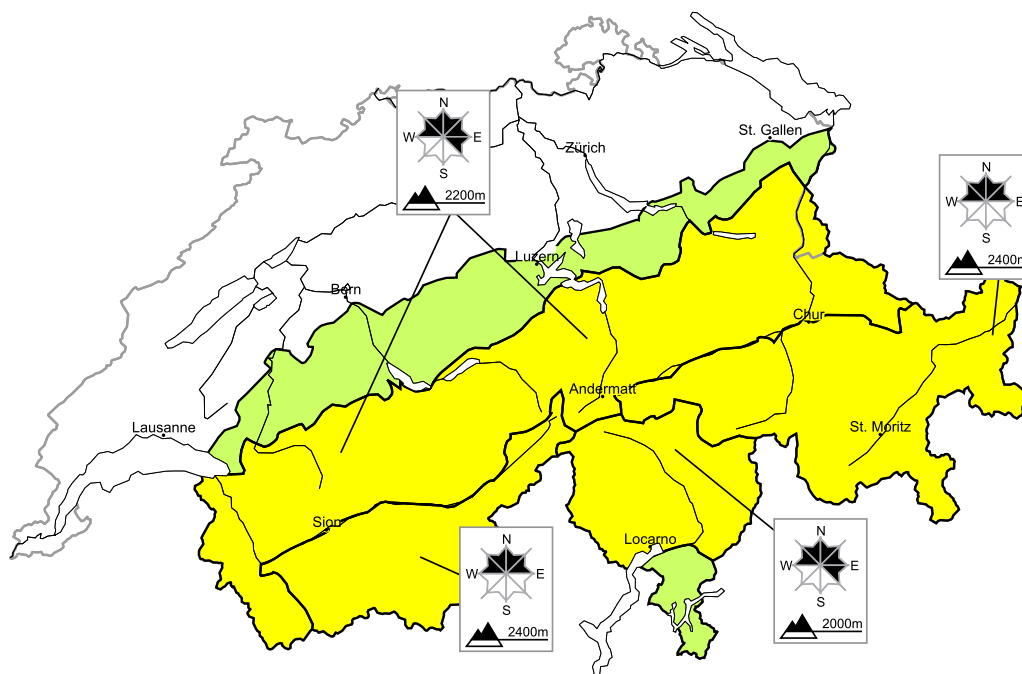

Increase in danger of wet and full-depth avalanches as the day progresses

Edition: 30.3.2016, 17:00 / Next update: 31.3.2016, 08:00

Dry avalanches

Wet avalanches as day progresses

Danger levels

1 low

2 moderate

3 consider.

4 high

5 very high

WSL Institute for Snow and
Avalanche Research SLF
www.slf.ch