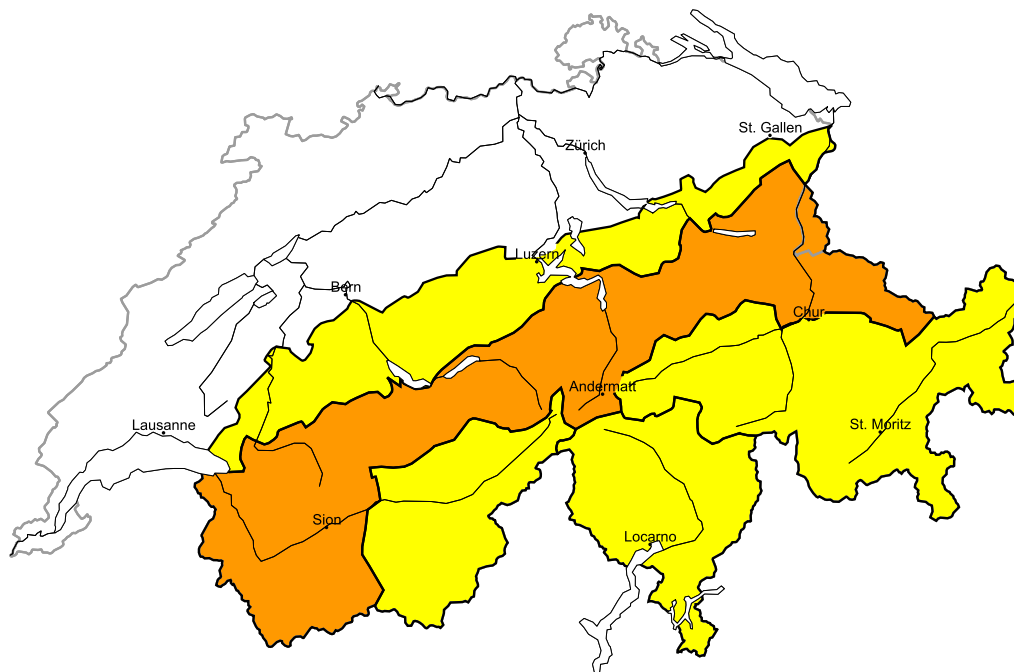

Increase in danger of wet and full-depth avalanches as the day progresses

Edition: 30.3.2016, 17:00 / Next update: 31.3.2016, 08:00

Dry avalanches

Wet avalanches as day progresses

Danger levels

1 low

2 moderate

3 consider.

4 high

5 very high

WSL Institute for Snow and
Avalanche Research SLF
www.slf.ch