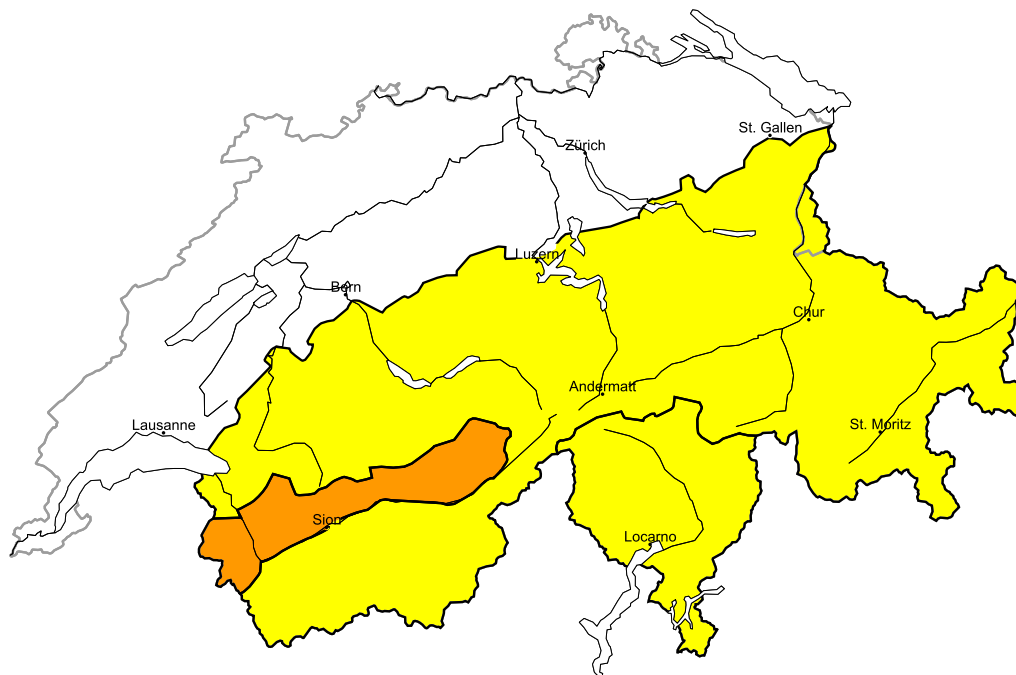

In the west a considerable avalanche danger will be encountered in some regions

Edition: 30.3.2016, 08:00 / Next update: 30.3.2016, 17:00

Dry avalanches

Wet avalanches as day progresses

Danger levels

1 low

2 moderate

3 consider.

4 high

5 very high

WSL Institute for Snow and
Avalanche Research SLF
www.slf.ch