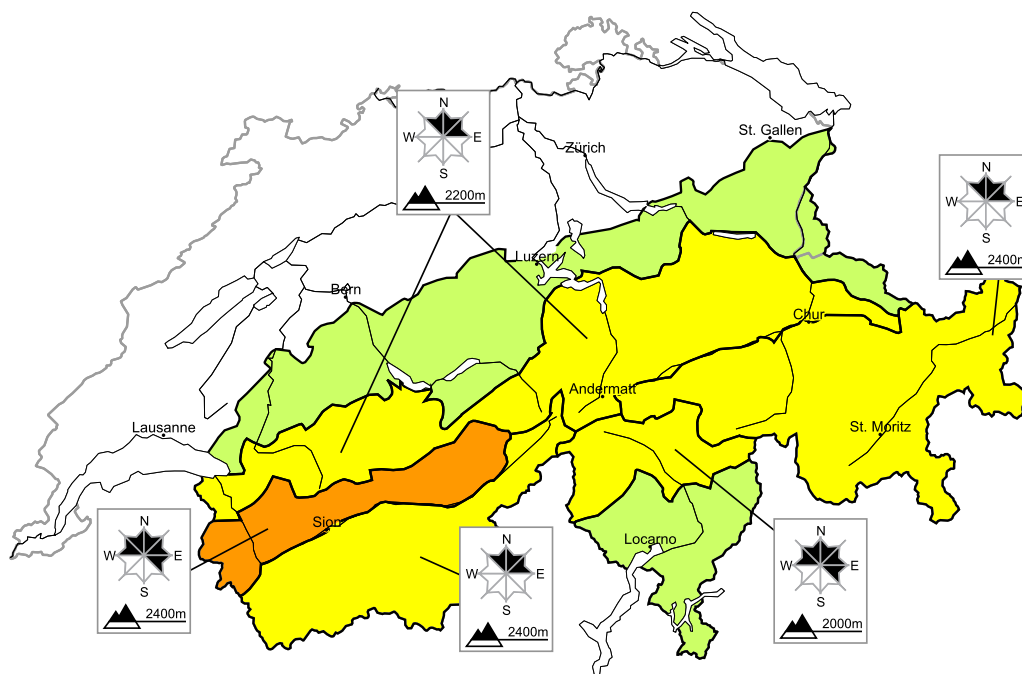

In the west a considerable avalanche danger will be encountered in some regions

Edition: 30.3.2016, 08:00 / Next update: 30.3.2016, 17:00

Dry avalanches

Wet avalanches as day progresses

Danger levels

1 low

2 moderate

3 consider.

4 high

5 very high

WSL Institute for Snow and
Avalanche Research SLF
www.slf.ch