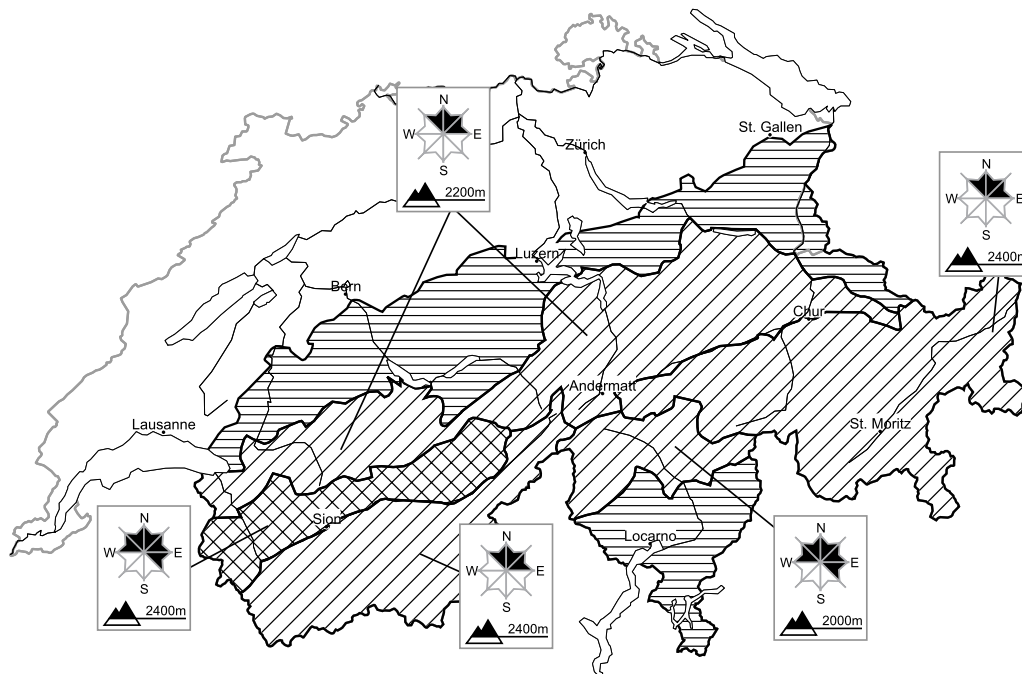

In the west a considerable avalanche danger will be encountered in some regions

Edition: 30.3.2016, 08:00 / Next update: 30.3.2016, 17:00

Dry avalanches

Wet avalanches as day progresses

Danger levels

1 low

2 moderate

3 consider.

4 high

5 very high

WSL Institute for Snow and
Avalanche Research SLF
www.slf.ch