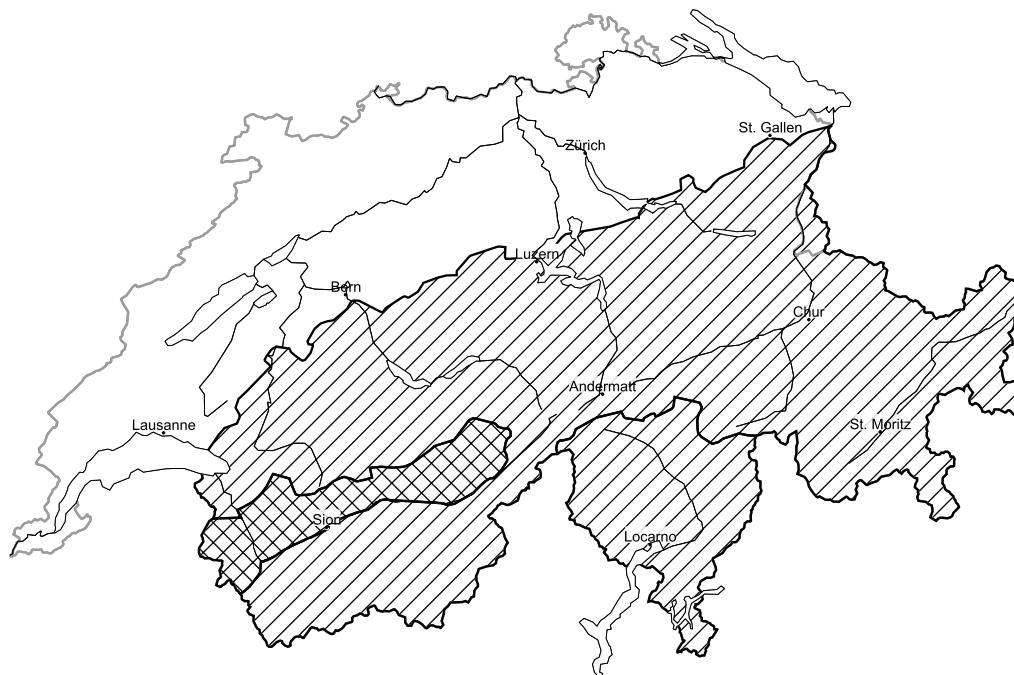

In the west a considerable avalanche danger will be encountered in some regions

Edition: 30.3.2016, 08:00 / Next update: 30.3.2016, 17:00

Dry avalanches

Wet avalanches as day progresses

Danger levels

1 low

2 moderate

3 consider.

4 high

5 very high

WSL Institute for Snow and
Avalanche Research SLF
www.slf.ch