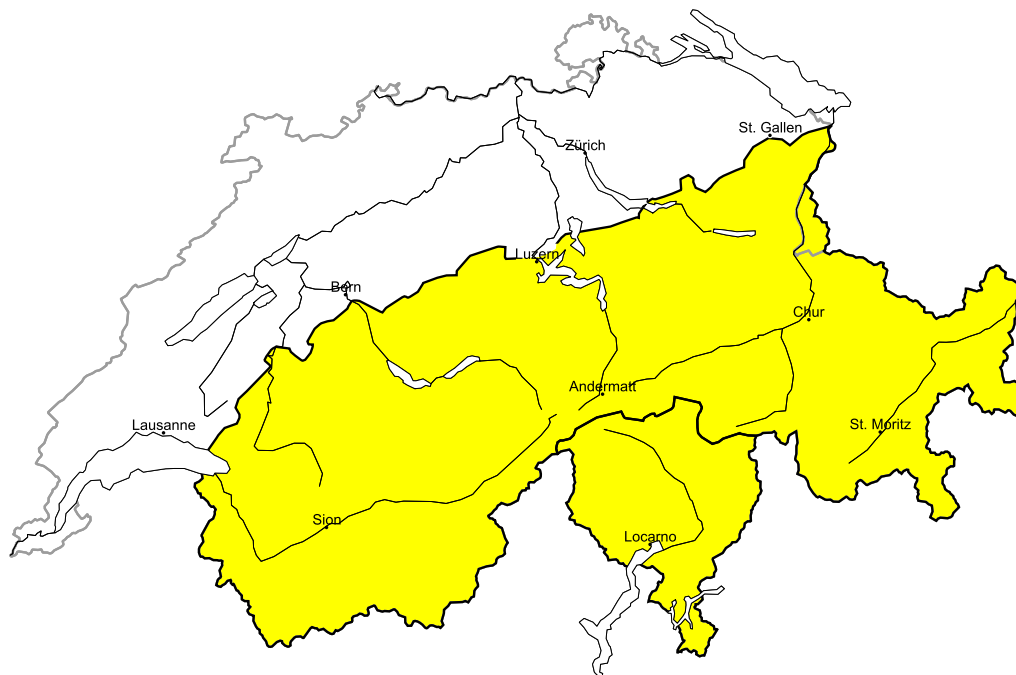

Moderate danger of dry and wet avalanches will be encountered over a wide area

Edition: 29.3.2016, 17:00 / Next update: 30.3.2016, 08:00

Dry avalanches

Wet avalanches as day progresses

Danger levels

1 low

2 moderate

3 consider.

4 high

5 very high

WSL Institute for Snow and
Avalanche Research SLF
www.slf.ch