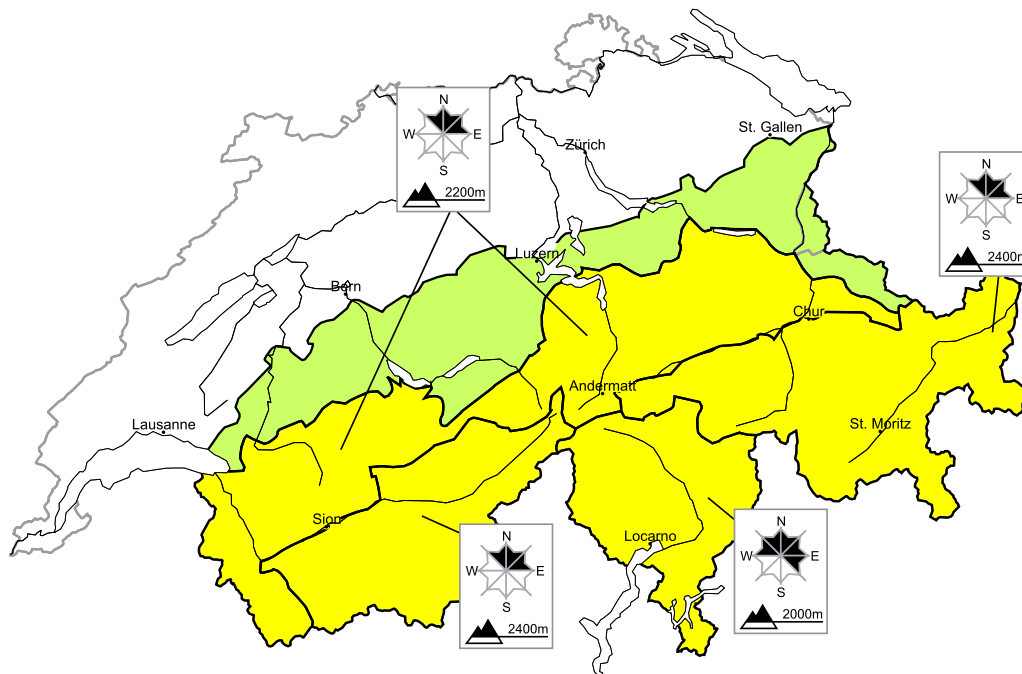

Moderate danger of dry and wet avalanches will be encountered over a wide area

Edition: 29.3.2016, 17:00 / Next update: 30.3.2016, 08:00

Dry avalanches

Wet avalanches as day progresses

Danger levels

1 low

2 moderate

3 consider.

4 high

5 very high

WSL Institute for Snow and
Avalanche Research SLF
www.slf.ch