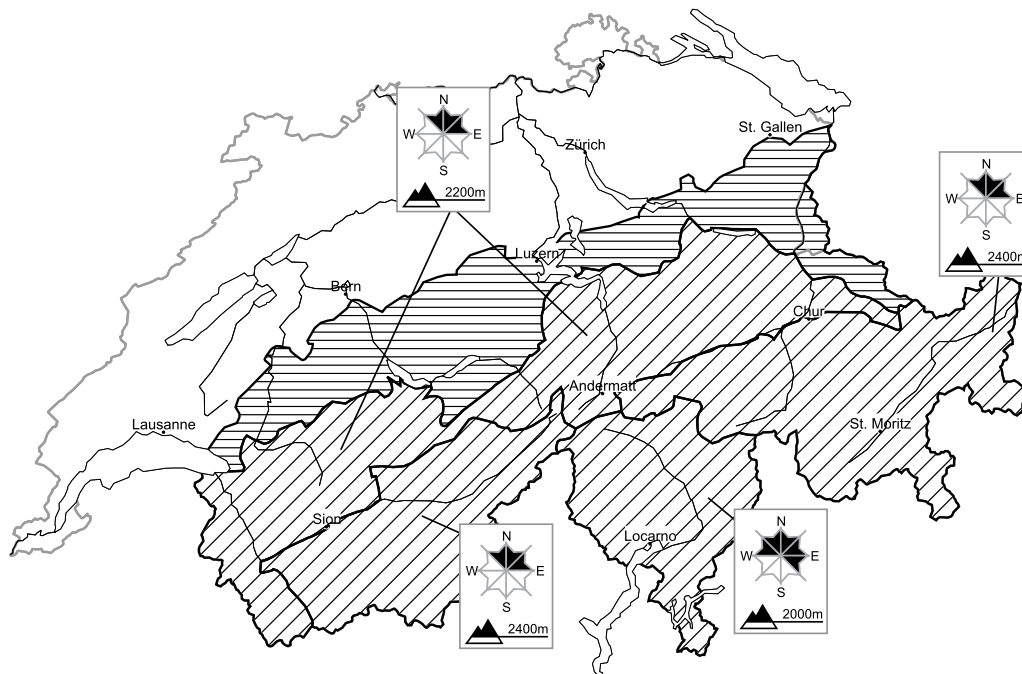

Moderate danger of dry and wet avalanches will be encountered over a wide area

Edition: 29.3.2016, 17:00 / Next update: 30.3.2016, 08:00

Dry avalanches

Wet avalanches as day progresses

Danger levels

WSL Institute for Snow and
Avalanche Research SLF
www.slf.ch