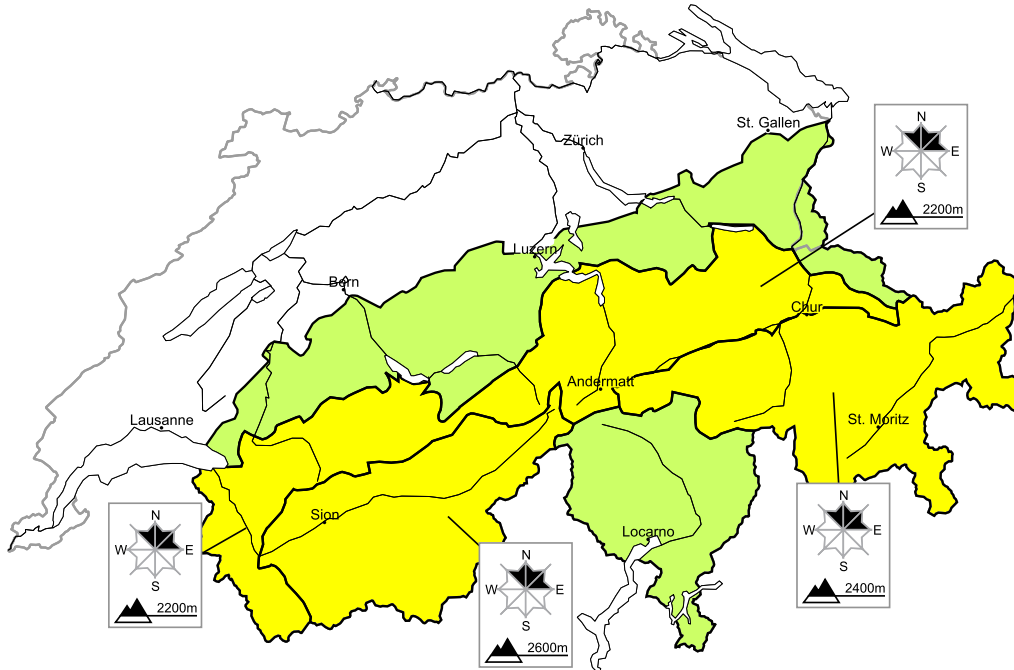

## Snow drifts require caution

Edition: 29.3.2016, 08:00 / Next update: 29.3.2016, 17:00

### Dry avalanches

### Wet avalanches as day progresses

Danger levels

1 low

2 moderate

3 consider.

4 high

5 very high

WSL Institute for Snow and  
Avalanche Research SLF  
www.slf.ch