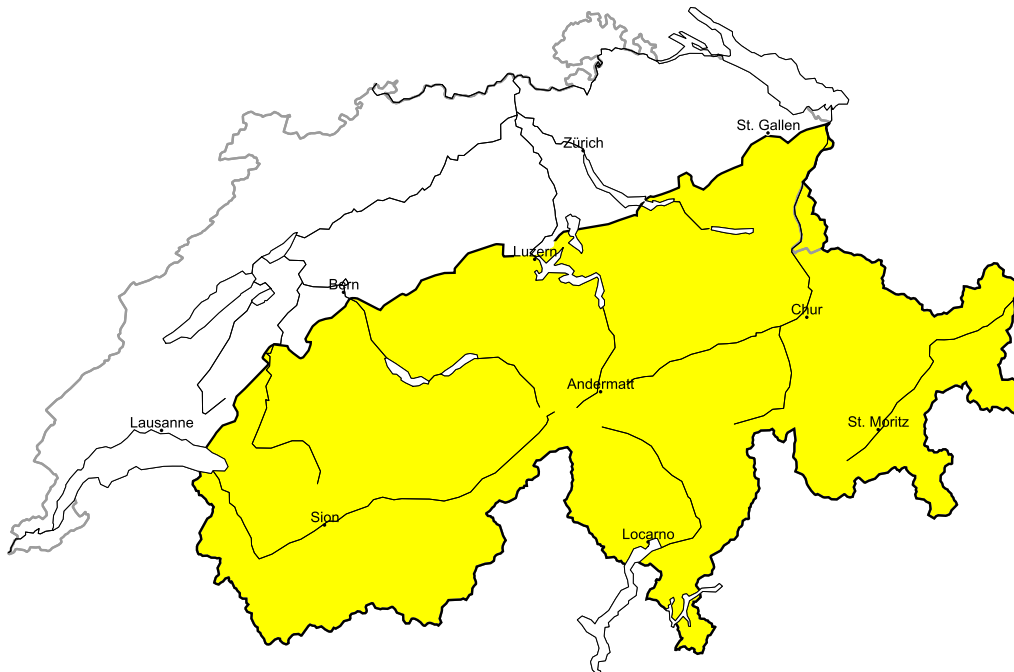

## Snow drifts require caution

Edition: 29.3.2016, 08:00 / Next update: 29.3.2016, 17:00

### Dry avalanches

### Wet avalanches as day progresses

Danger levels

1 low

2 moderate

3 consider.

4 high

5 very high

WSL Institute for Snow and  
Avalanche Research SLF  
www.slf.ch