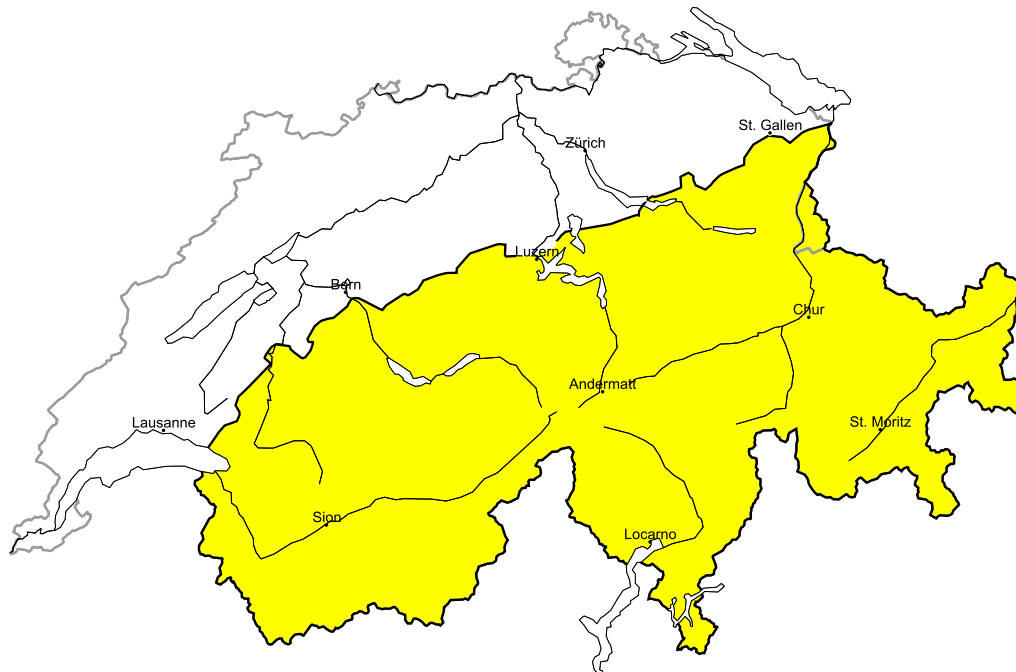

Snow drifts require caution

Edition: 28.3.2016, 17:00 / Next update: 29.3.2016, 08:00

Dry avalanches

Wet avalanches as day progresses

Danger levels

1 low

2 moderate

3 consider.

4 high

5 very high

WSL Institute for Snow and
Avalanche Research SLF
www.slf.ch