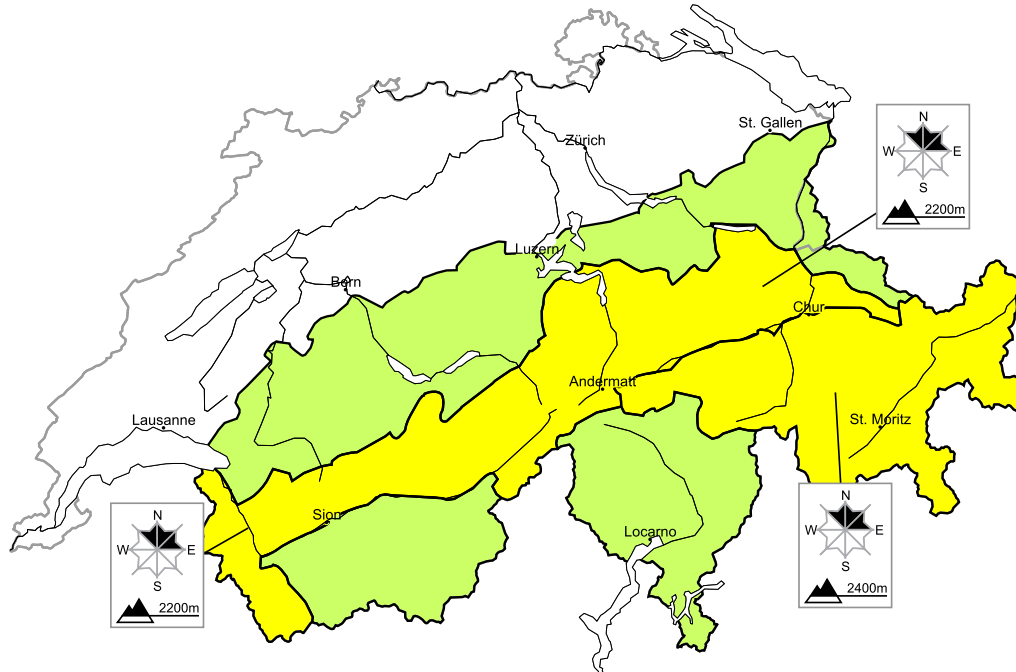

Snow drifts require caution

Edition: 28.3.2016, 17:00 / Next update: 29.3.2016, 08:00

Dry avalanches

Wet avalanches as day progresses

Danger levels

1 low

2 moderate

3 consider.

4 high

5 very high

WSL Institute for Snow and
Avalanche Research SLF
www.slf.ch