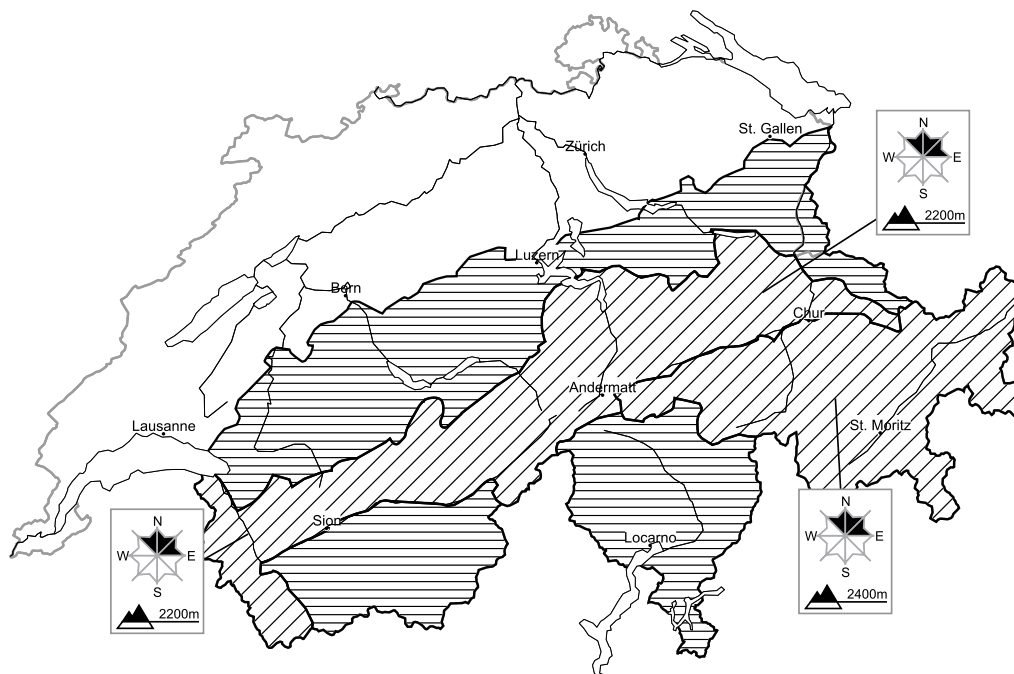

Snow drifts require caution

Edition: 28.3.2016, 17:00 / Next update: 29.3.2016, 08:00

Dry avalanches

Wet avalanches as day progresses

Danger levels

1 low

2 moderate

3 consider.

4 high

5 very high

WSL Institute for Snow and
Avalanche Research SLF
www.slf.ch