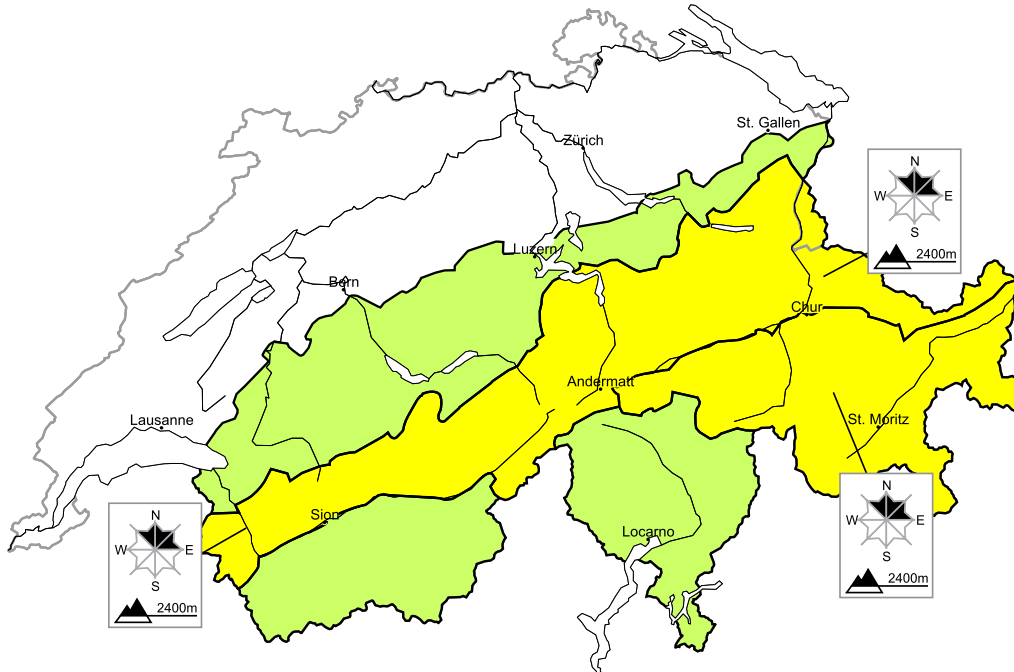

## Snow drifts require caution

Edition: 28.3.2016, 08:00 / Next update: 28.3.2016, 17:00

### Dry avalanches

### Wet avalanches as day progresses

Danger levels

1 low

2 moderate

3 consider.

4 high

5 very high

WSL Institute for Snow and  
Avalanche Research SLF  
www.slf.ch