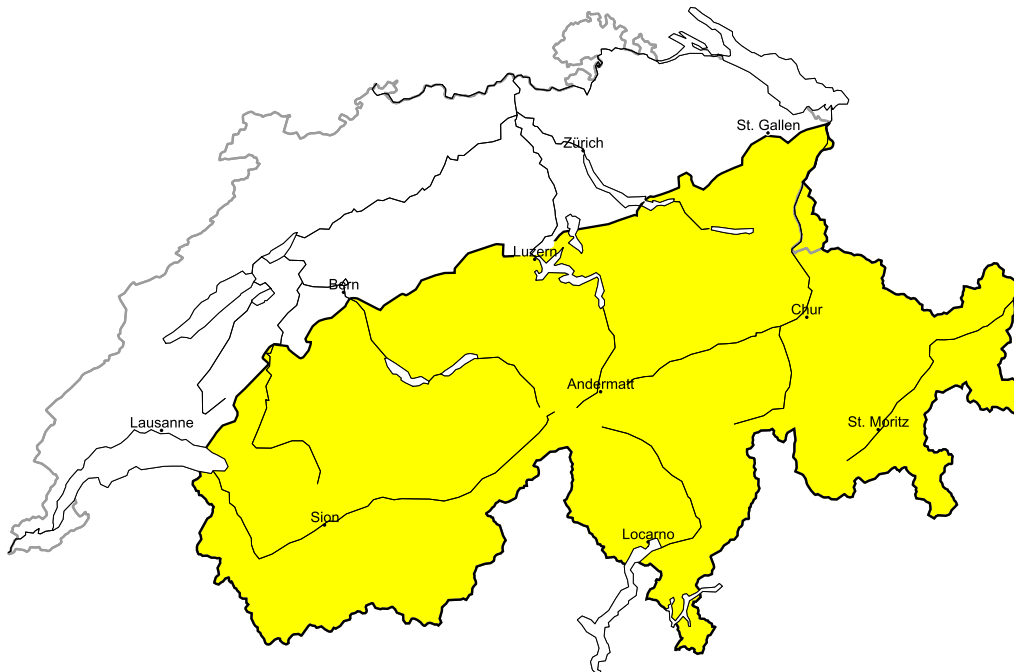

## Snow drifts require caution

Edition: 28.3.2016, 08:00 / Next update: 28.3.2016, 17:00

### Dry avalanches

### Wet avalanches as day progresses

Danger levels

1 low

2 moderate

3 consider.

4 high

5 very high

WSL Institute for Snow and  
Avalanche Research SLF  
www.slf.ch