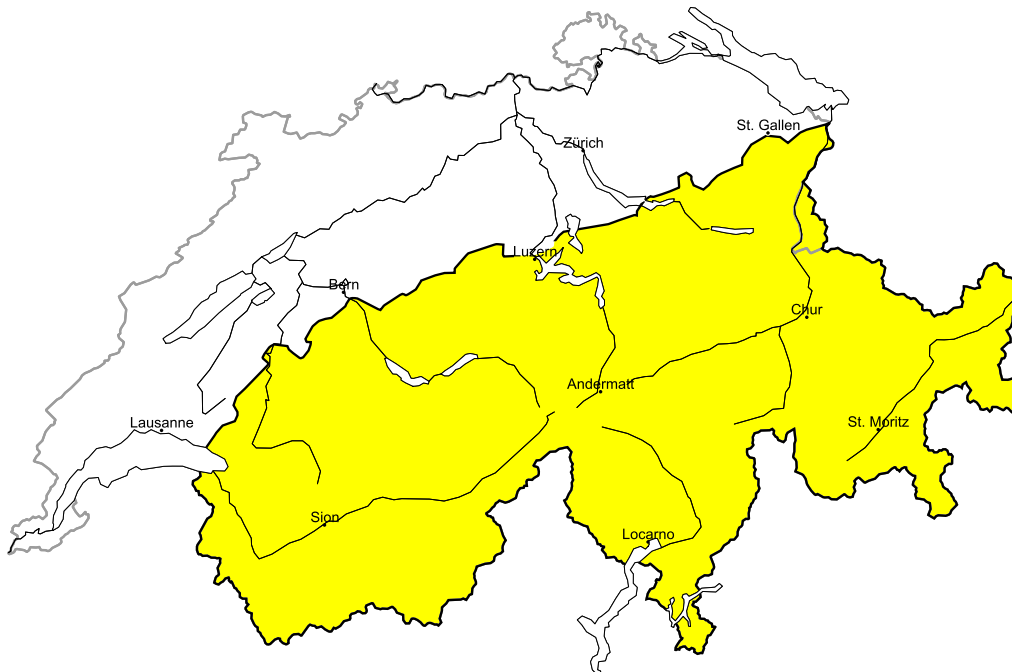

Snow drifts require caution

Edition: 27.3.2016, 17:00 / Next update: 28.3.2016, 08:00

Dry avalanches

Wet avalanches as day progresses

Danger levels

1 low

2 moderate

3 consider.

4 high

5 very high

WSL Institute for Snow and
Avalanche Research SLF
www.slf.ch