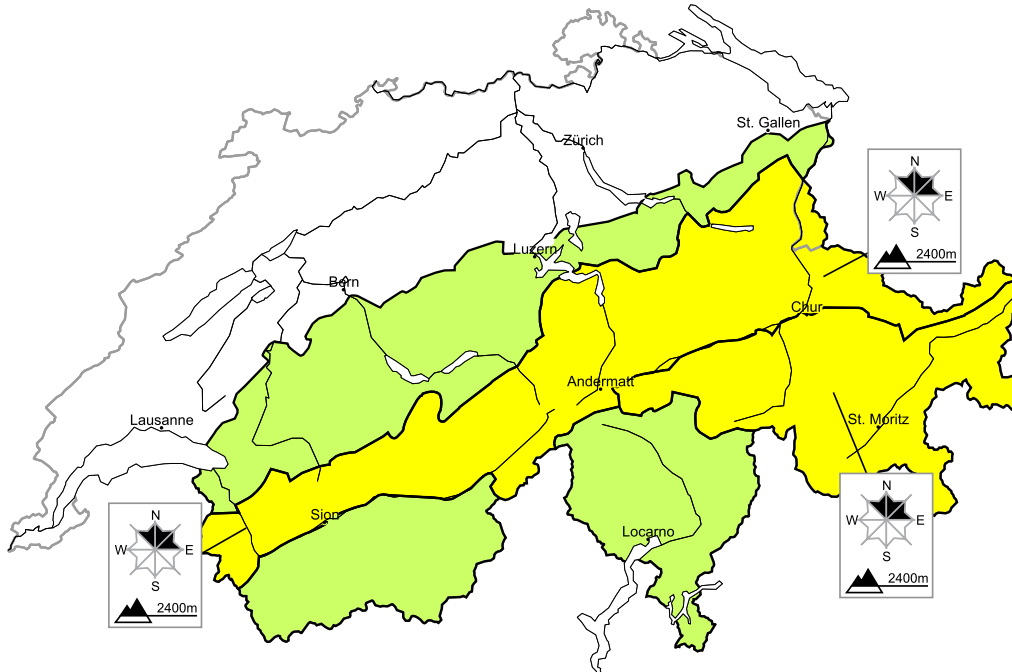

Snow drifts require caution

Edition: 27.3.2016, 17:00 / Next update: 28.3.2016, 08:00

Dry avalanches

Wet avalanches as day progresses

Danger levels

1 low

2 moderate

3 consider.

4 high

5 very high

WSL Institute for Snow and
Avalanche Research SLF
www.slf.ch