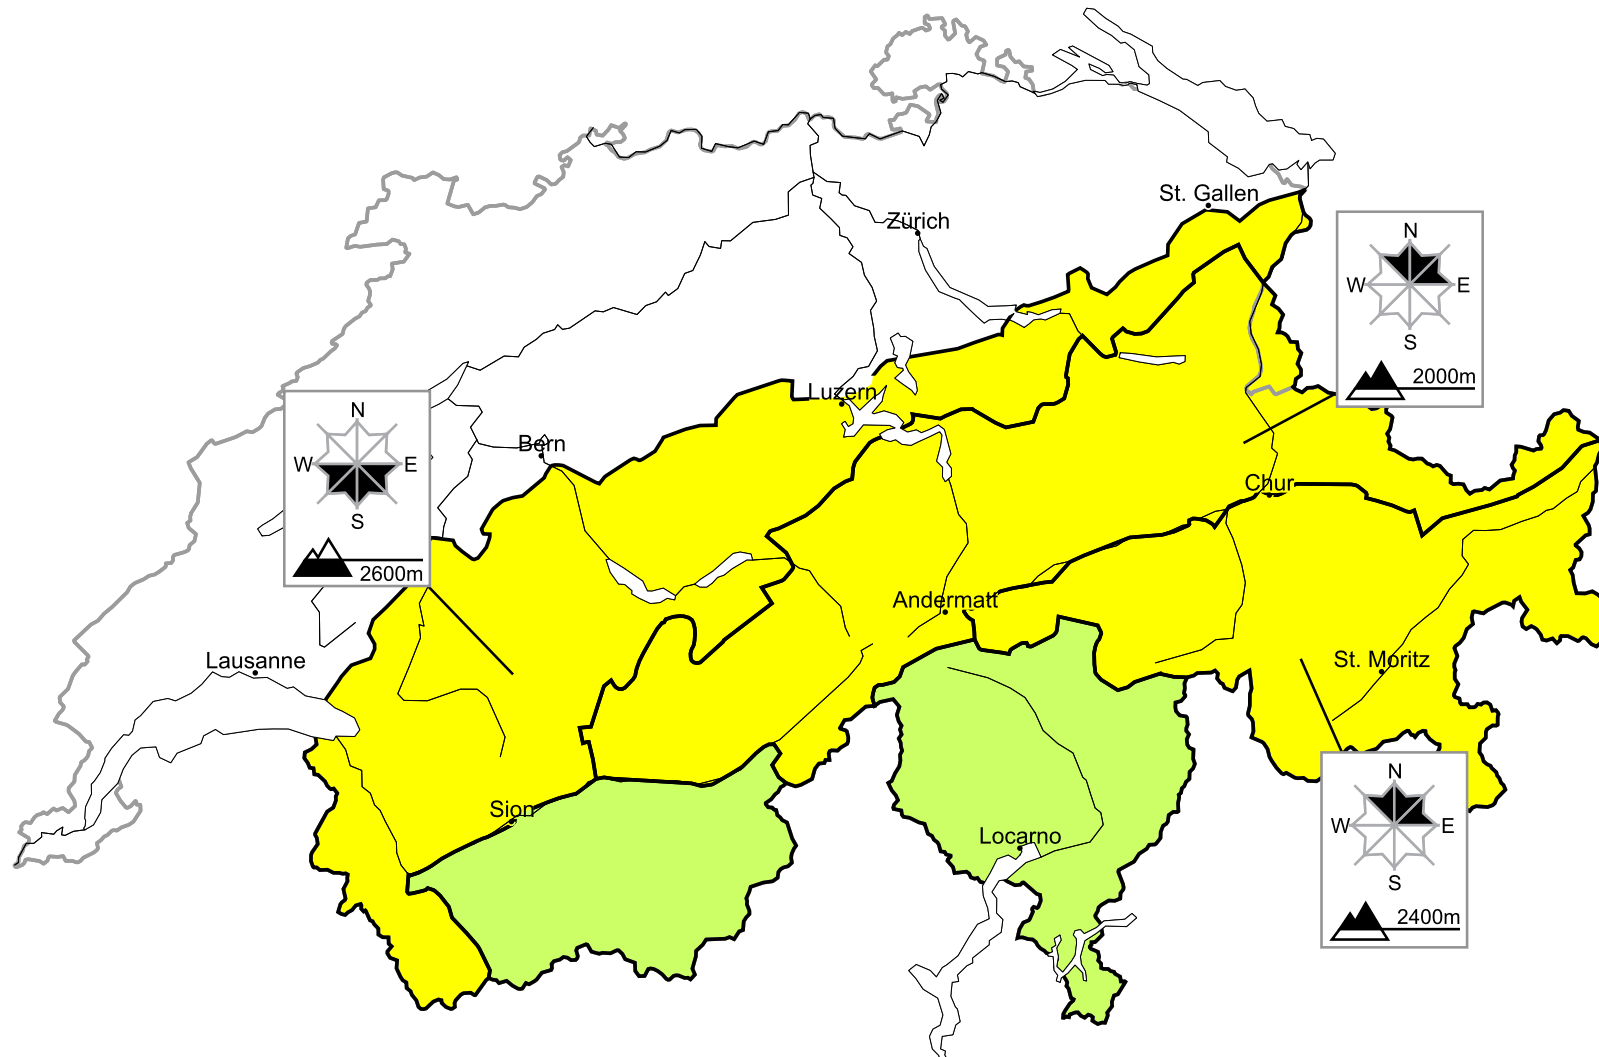

Moderate avalanche danger will be encountered over a wide area

Edition: 27.3.2016, 08:00 / Next update: 27.3.2016, 17:00

Danger levels