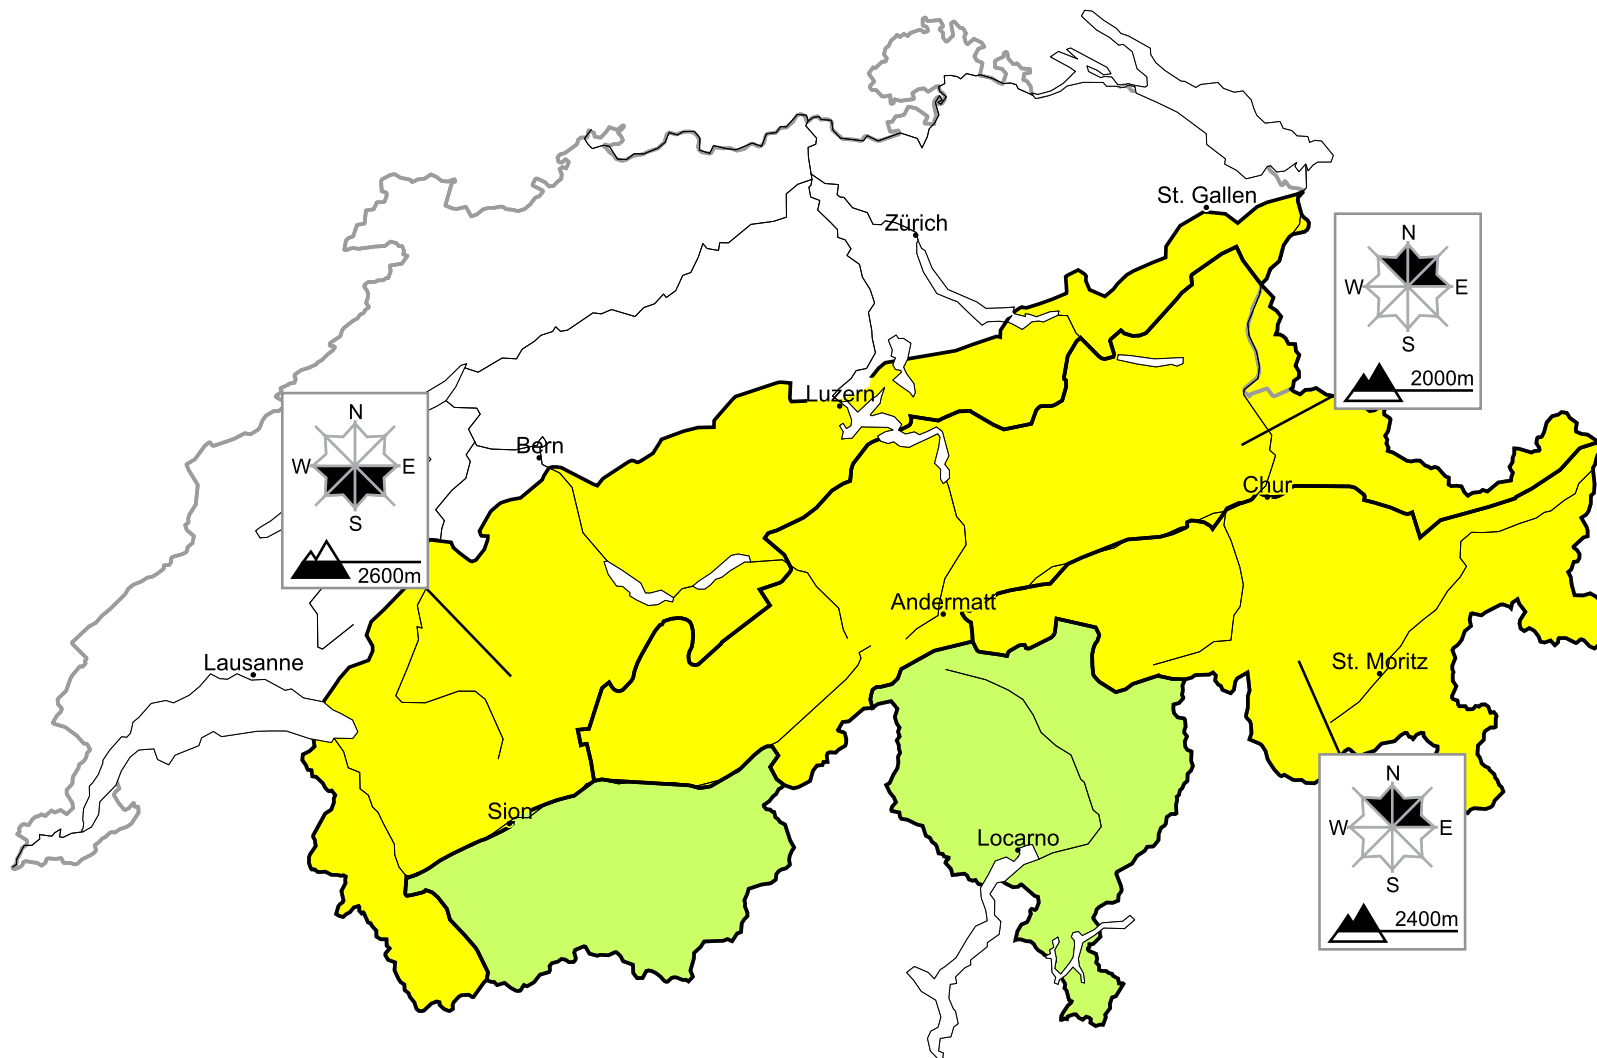

## Moderate avalanche danger will be encountered over a wide area

Edition: 26.3.2016, 17:00 / Next update: 27.3.2016, 08:00

Danger levels

 1 low

 2 moderate

 3 consider.

 4 high

 5 very high