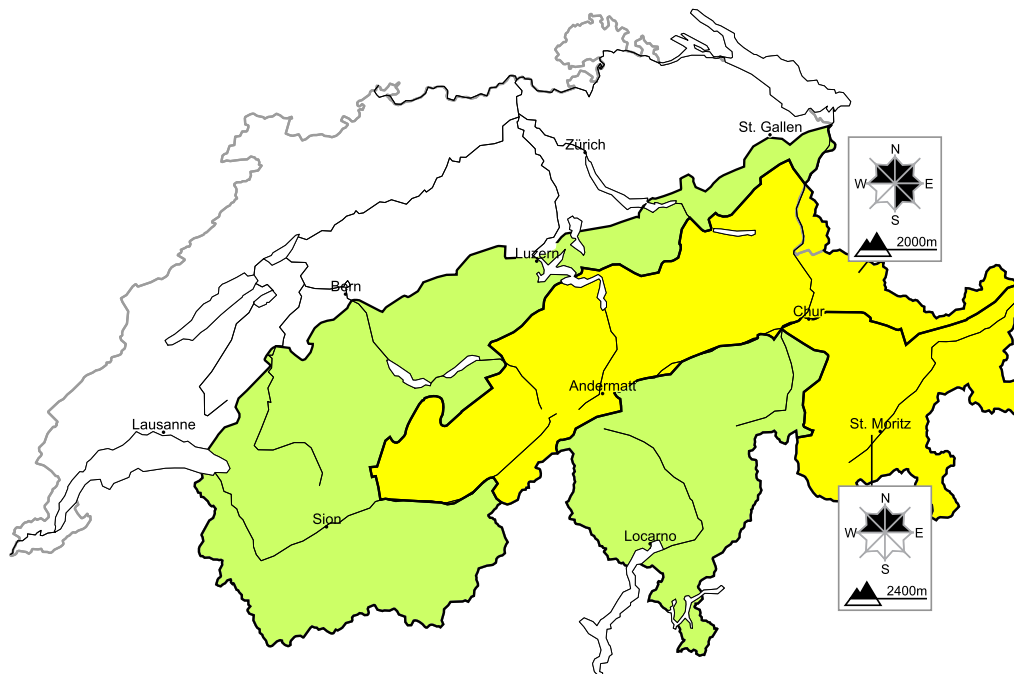

# Moderate danger of dry avalanches will be encountered in some regions. Wet avalanches as the day progresses

Edition: 26.3.2016, 08:00 / Next update: 26.3.2016, 17:00

## Dry avalanches

## Wet avalanches as day progresses

Danger levels

1 low

2 moderate

3 consider.

4 high

5 very high

WSL Institute for Snow and  
Avalanche Research SLF  
www.slf.ch