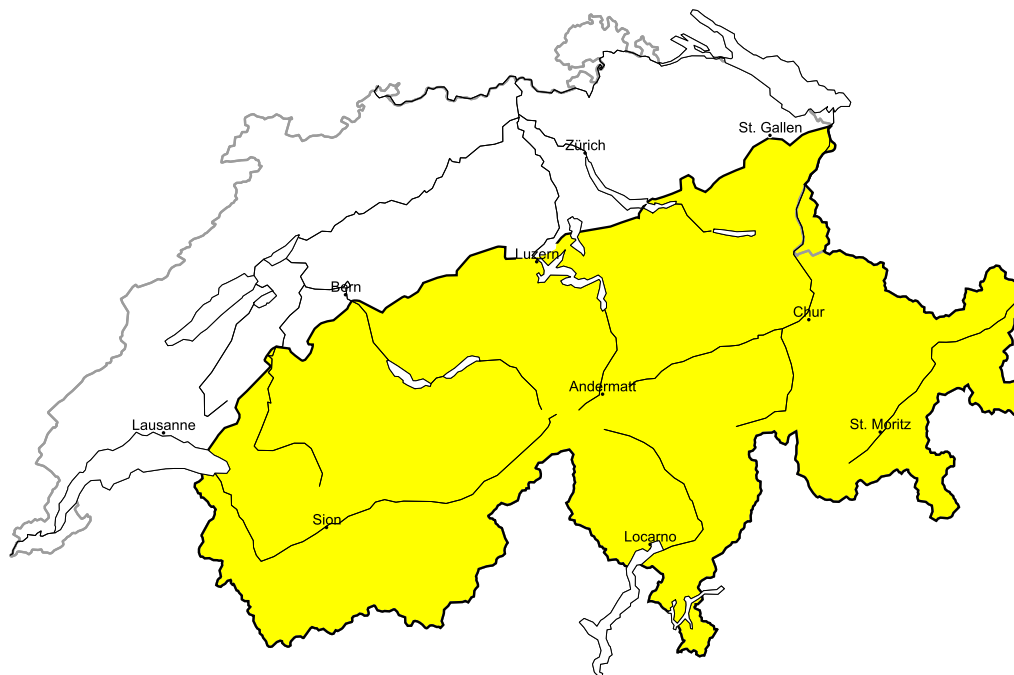

# Moderate danger of dry avalanches will be encountered in some regions. Wet avalanches as the day progresses

Edition: 26.3.2016, 08:00 / Next update: 26.3.2016, 17:00

## Dry avalanches

## Wet avalanches as day progresses

Danger levels

1 low

2 moderate

3 consider.

4 high

5 very high

WSL Institute for Snow and  
Avalanche Research SLF  
www.slf.ch