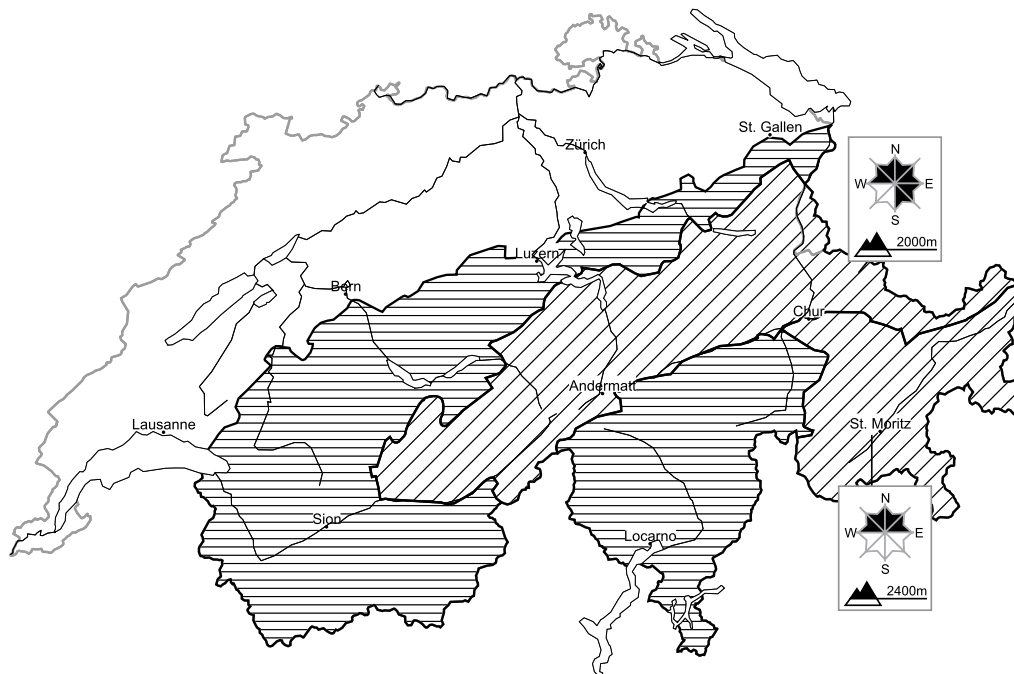

Moderate danger of dry avalanches will be encountered in some regions. Wet avalanches as the day progresses

Edition: 26.3.2016, 08:00 / Next update: 26.3.2016, 17:00

Dry avalanches

Wet avalanches as day progresses

Danger levels

WSL Institute for Snow and
Avalanche Research SLF
www.slf.ch