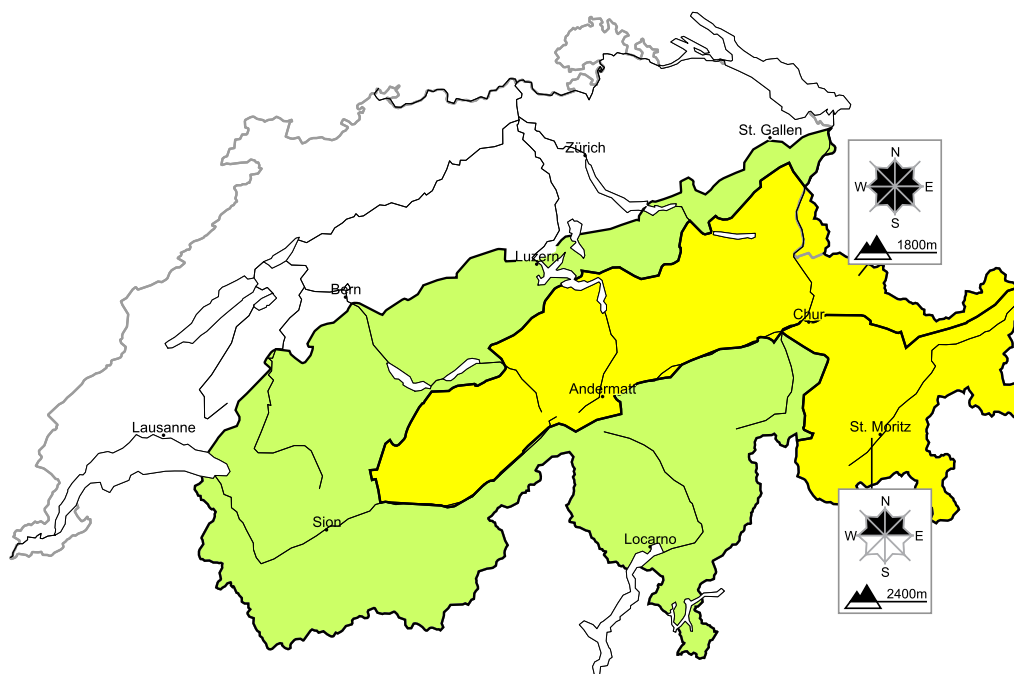

Moderate danger of dry avalanches will be encountered in some regions. Wet avalanches as the day progresses

Edition: 25.3.2016, 17:00 / Next update: 26.3.2016, 08:00

Dry avalanches

Wet avalanches as day progresses

Danger levels

1 low

2 moderate

3 consider.

4 high

5 very high

WSL Institute for Snow and
Avalanche Research SLF
www.slf.ch