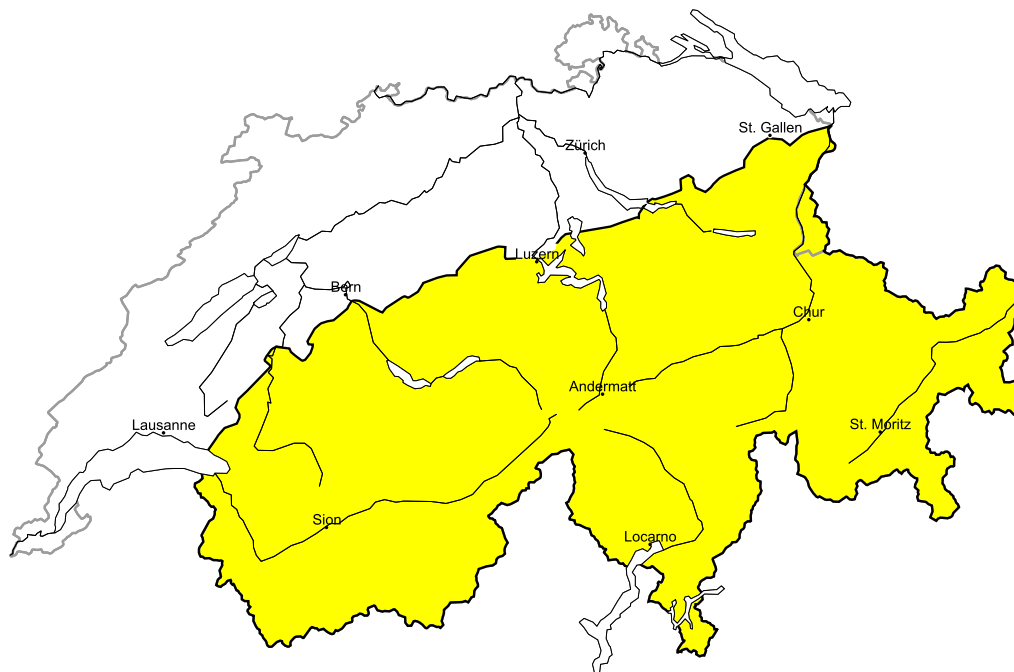

Moderate danger of dry avalanches will be encountered in some regions. Wet avalanches as the day progresses

Edition: 25.3.2016, 17:00 / Next update: 26.3.2016, 08:00

Dry avalanches

Wet avalanches as day progresses

Danger levels

1 low

2 moderate

3 consider.

4 high

5 very high

WSL Institute for Snow and
Avalanche Research SLF
www.slf.ch