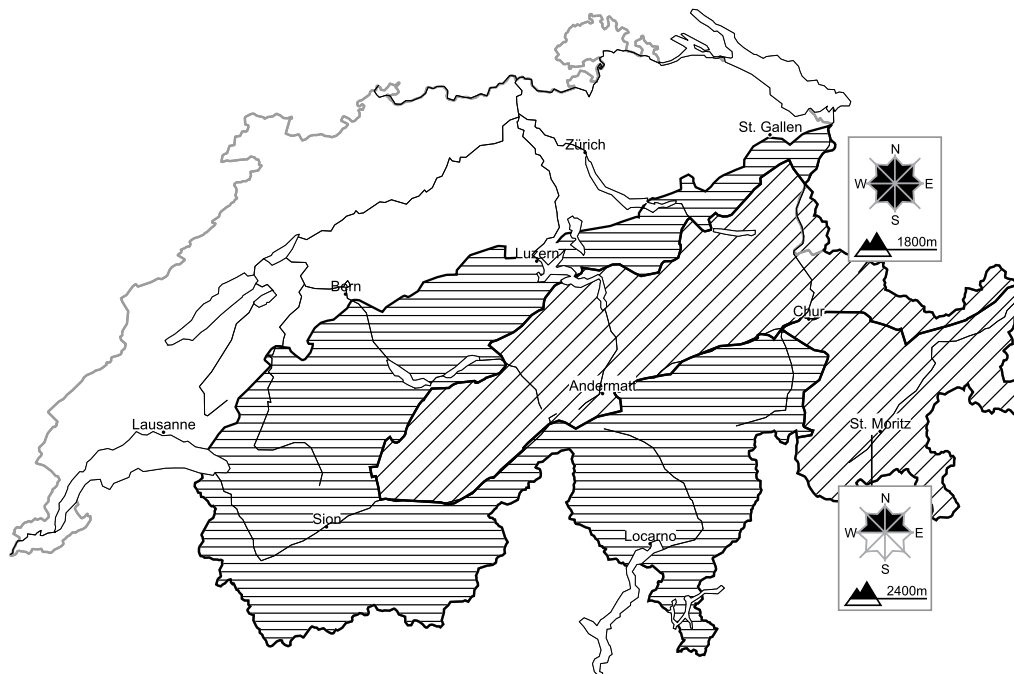

Moderate danger of dry avalanches will be encountered in some regions. Wet avalanches as the day progresses

Edition: 25.3.2016, 17:00 / Next update: 26.3.2016, 08:00

Dry avalanches

Wet avalanches as day progresses

Danger levels

1 low

2 moderate

3 consider.

4 high

5 very high

WSL Institute for Snow and
Avalanche Research SLF
www.slf.ch