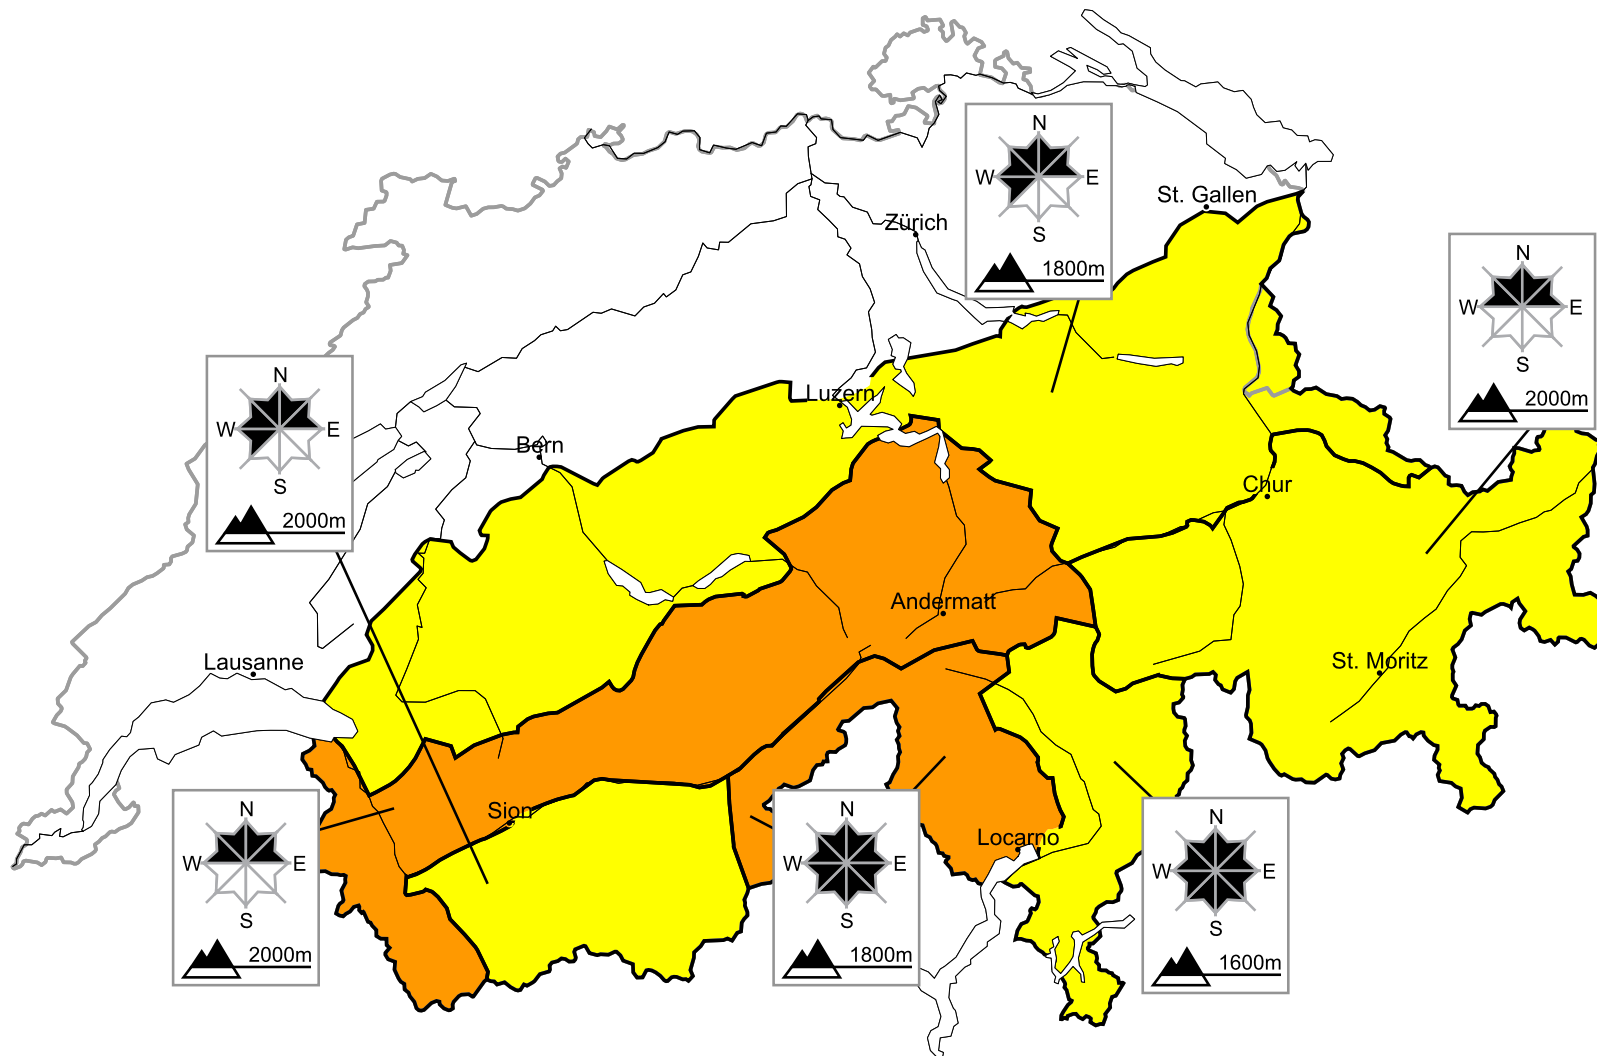

# Considerable avalanche danger will be encountered in some regions. Snow drift accumulations can be released easily

Edition: 17.3.2016, 08:00 / Next update: 17.3.2016, 17:00

Danger levels

1 low

2 moderate

3 consider.

4 high

5 very high