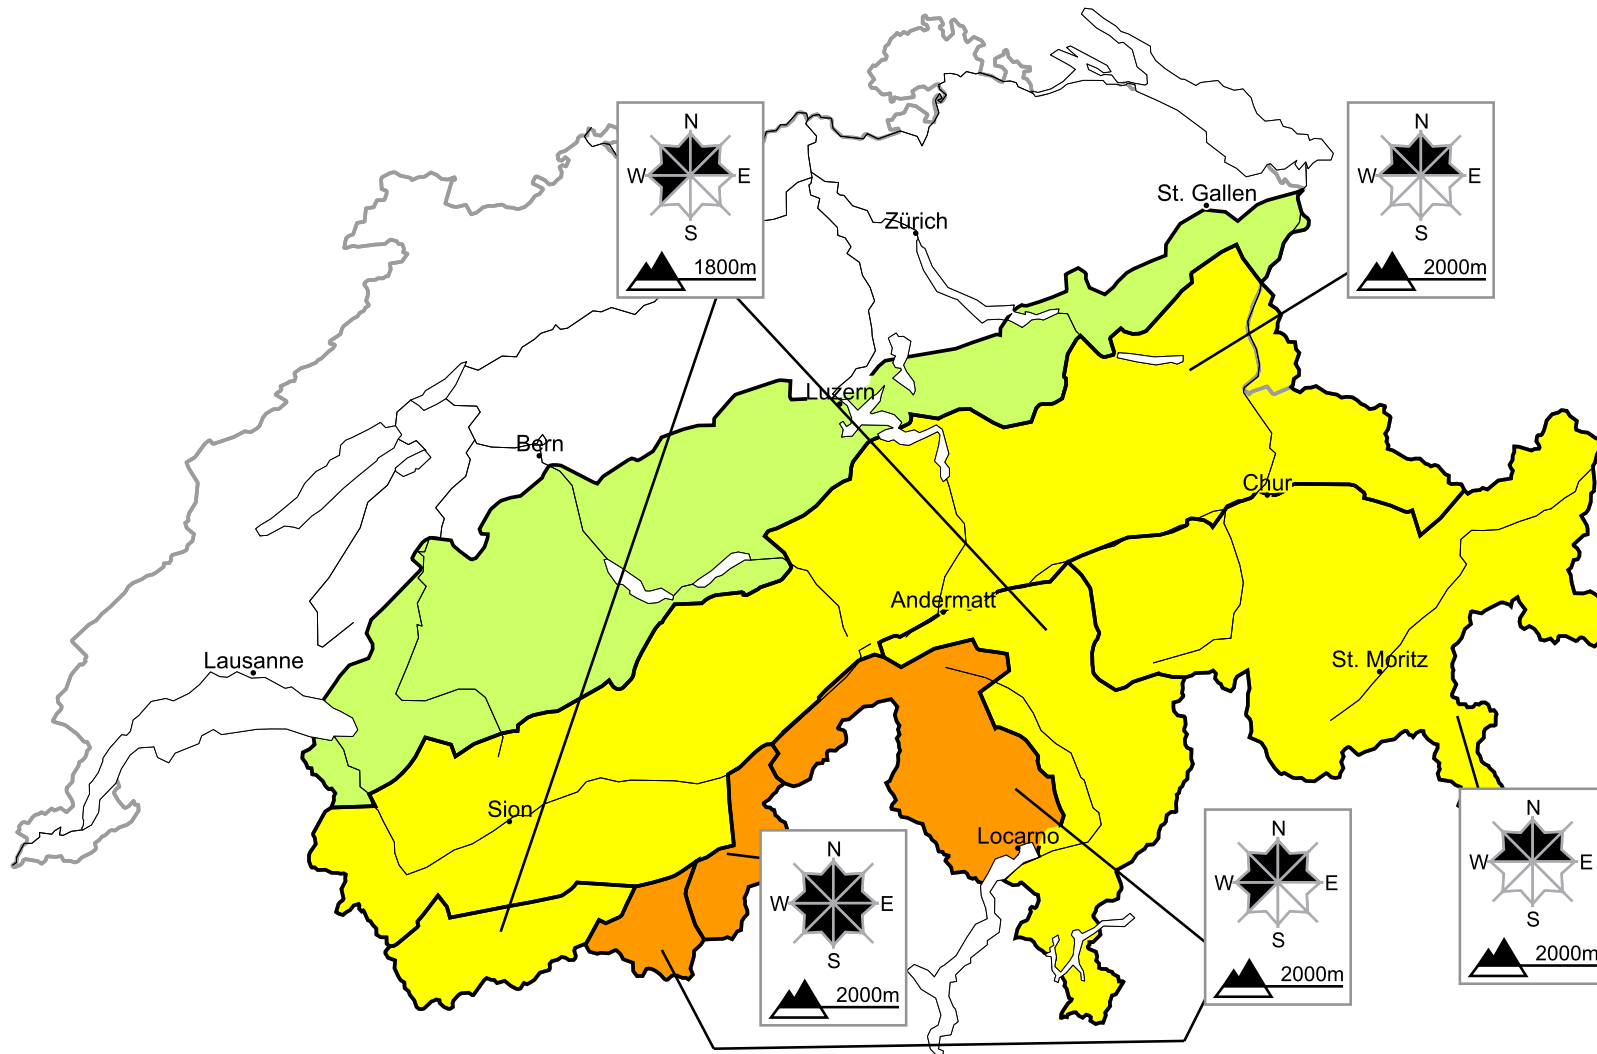

## In Valais and in Ticino a considerable avalanche danger will be encountered in some regions

Edition: 15.3.2016, 17:00 / Next update: 16.3.2016, 08:00

Danger levels