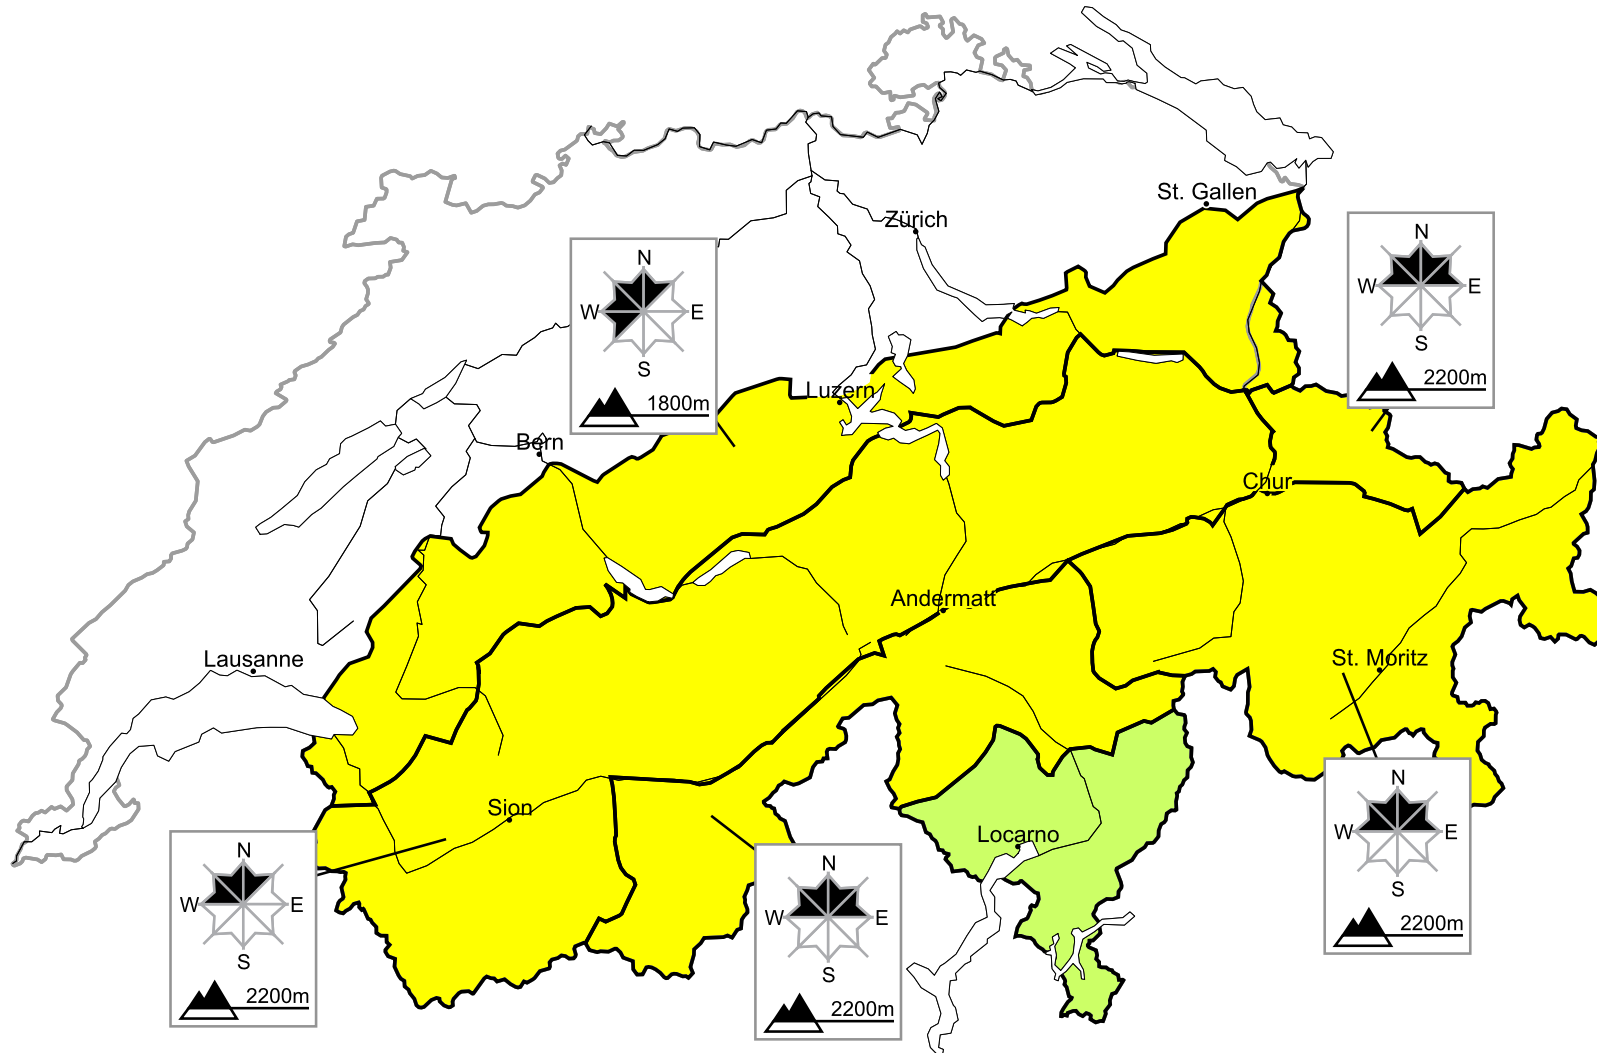

Moderate avalanche danger will be encountered over a wide area. Weakly bonded old snow in Grisons

Edition: 13.3.2016, 08:00 / Next update: 13.3.2016, 17:00

Danger levels

1 low

2 moderate

3 consider.

4 high

5 very high