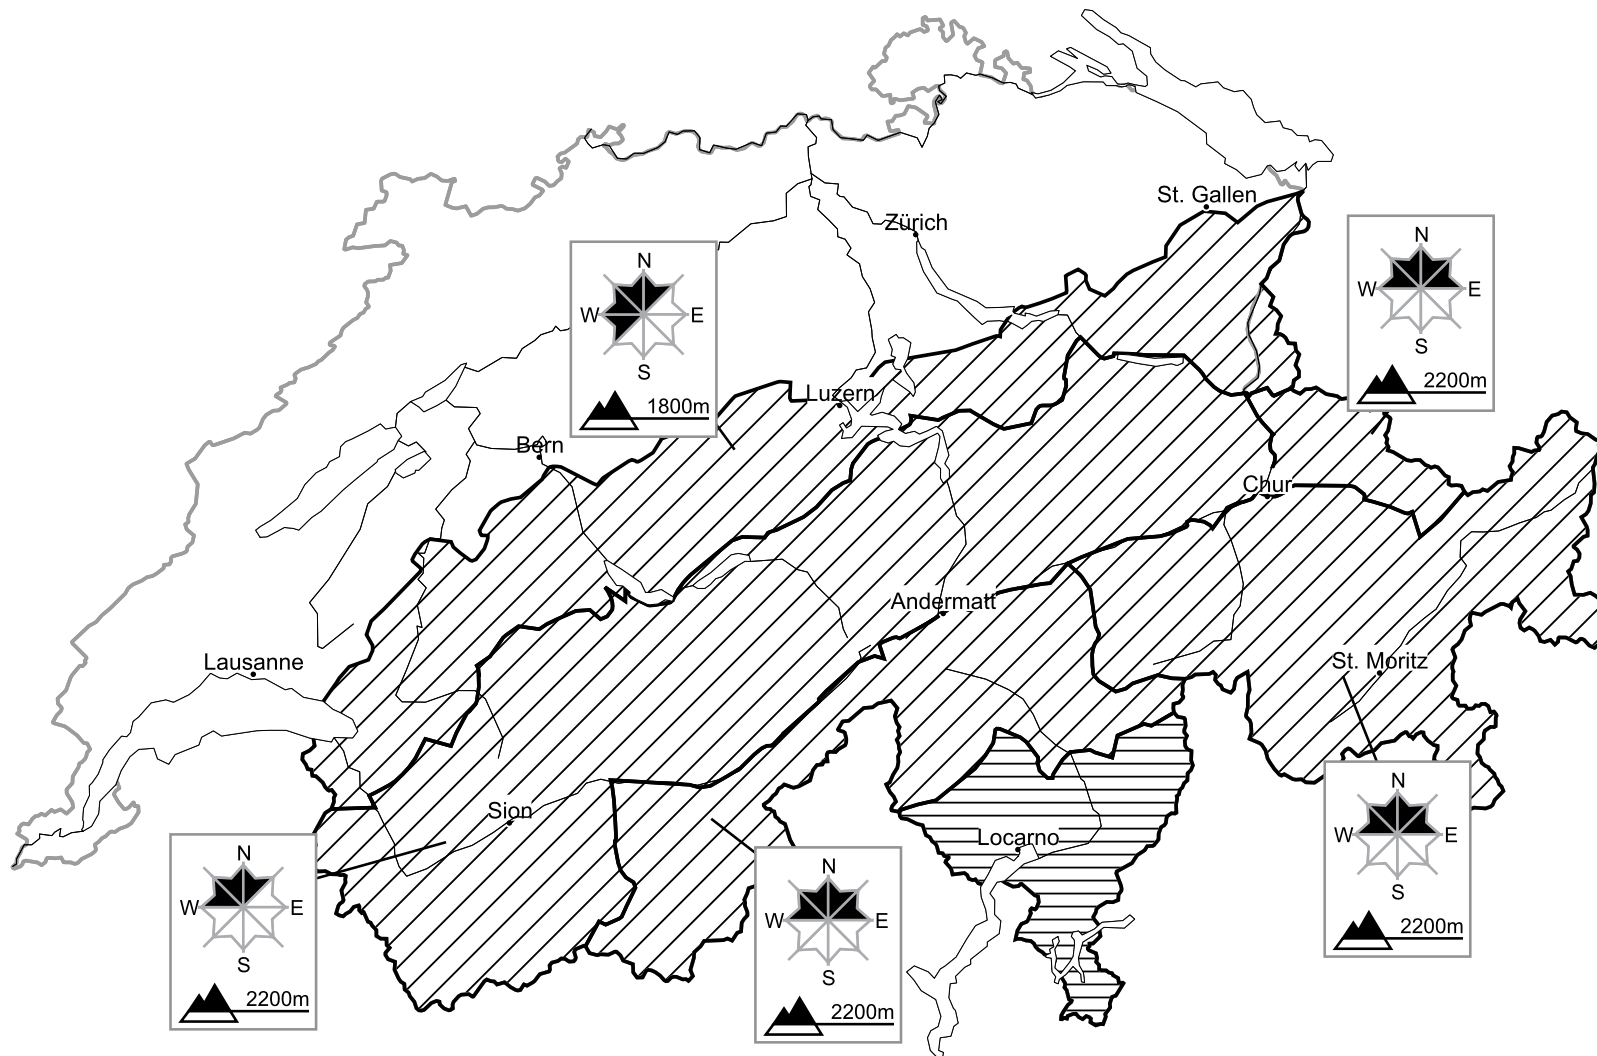

# Moderate avalanche danger will be encountered over a wide area. Weakly bonded old snow in Grisons

Edition: 13.3.2016, 08:00 / Next update: 13.3.2016, 17:00

Danger levels