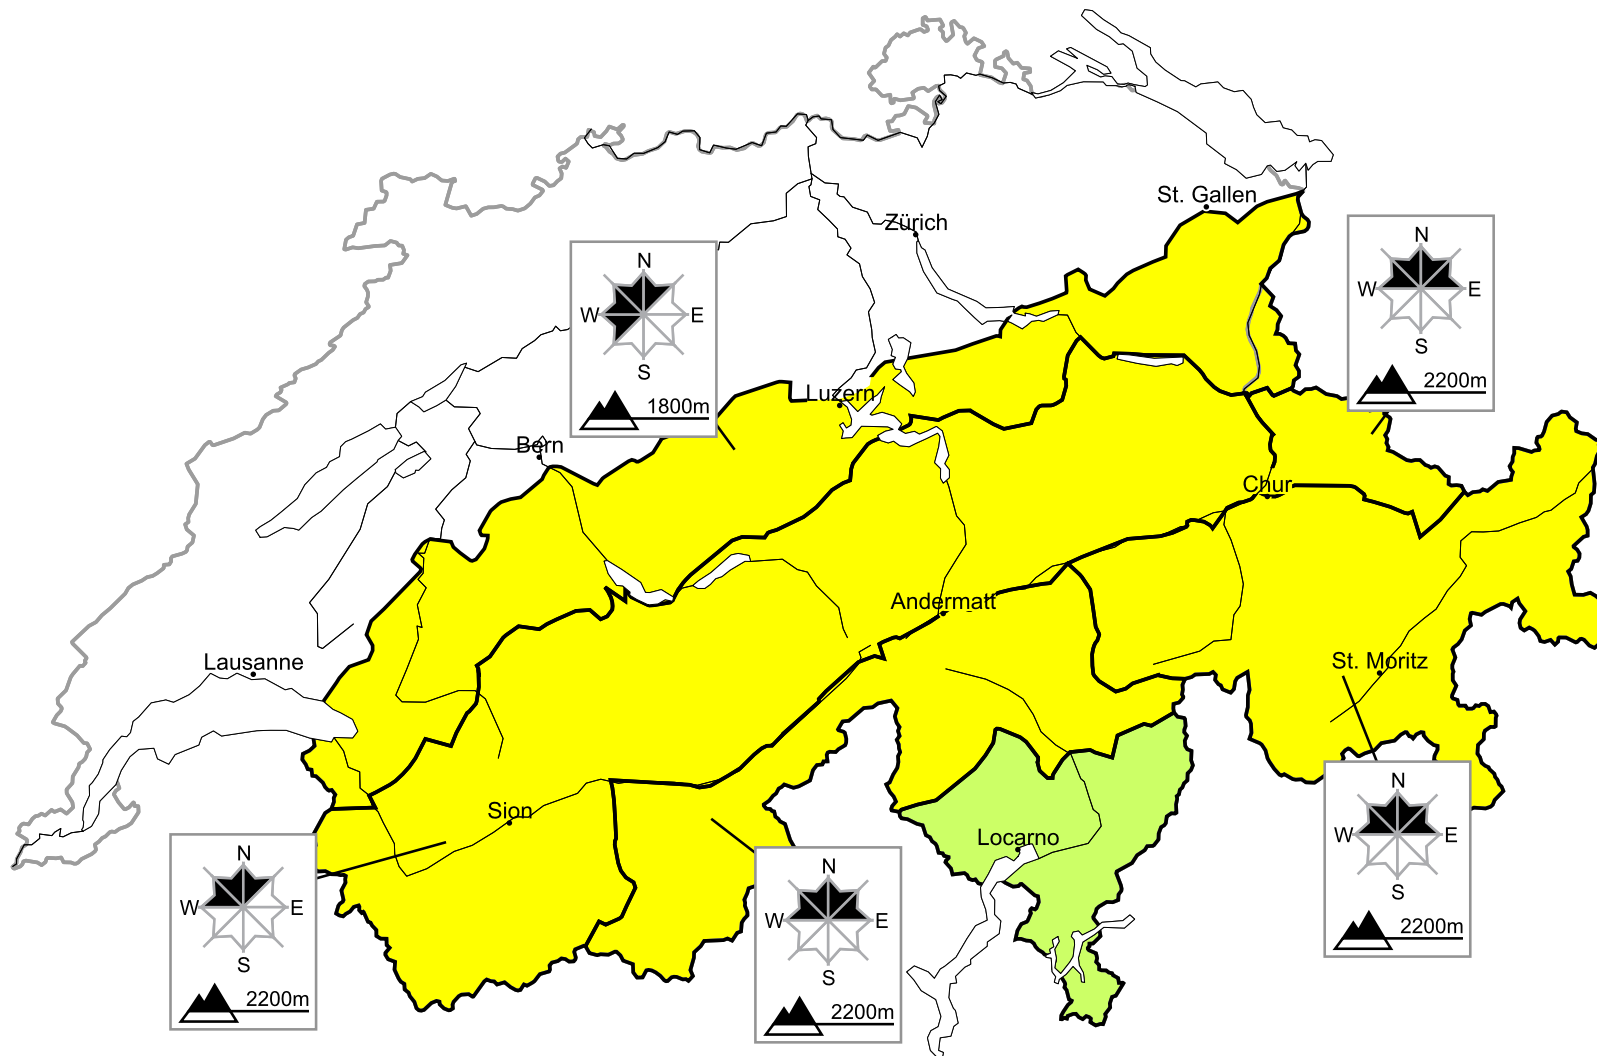

Moderate avalanche danger will be encountered over a wide area. Weakly bonded old snow in Grisons

Edition: 12.3.2016, 17:00 / Next update: 13.3.2016, 08:00

Danger levels

- 1 low
- 2 moderate
- 3 consider.
- 4 high
- 5 very high