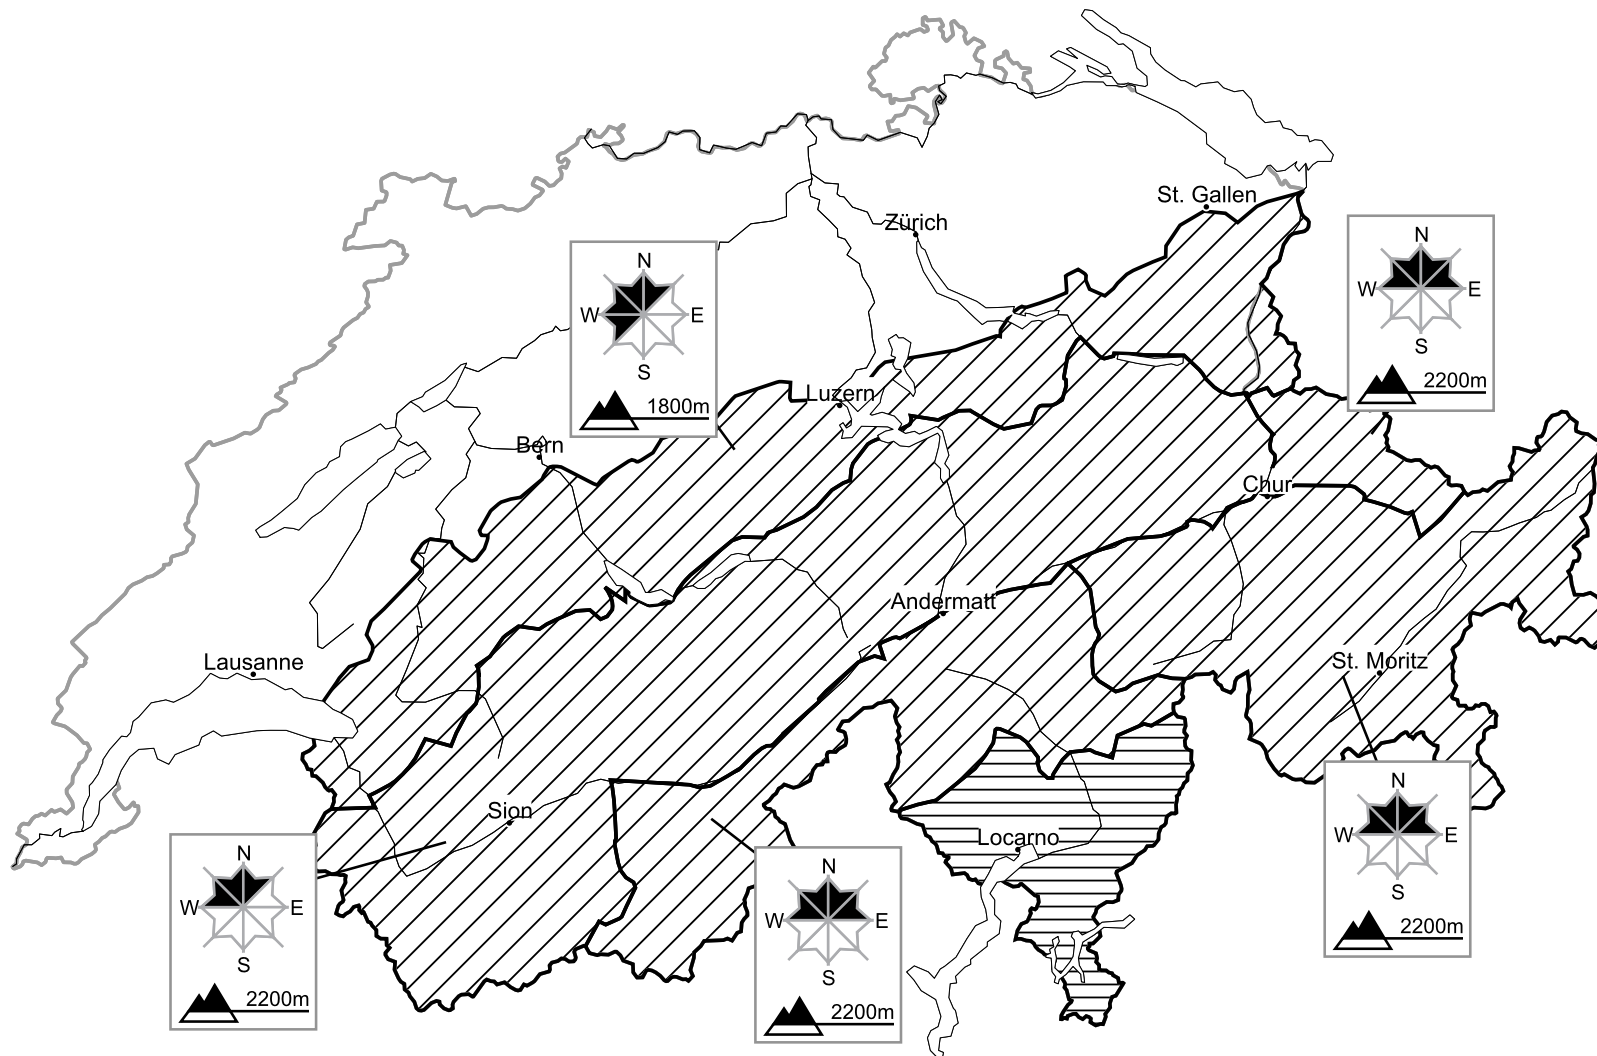

# Moderate avalanche danger will be encountered over a wide area. Weakly bonded old snow in Grisons

Edition: 12.3.2016, 17:00 / Next update: 13.3.2016, 08:00

Danger levels