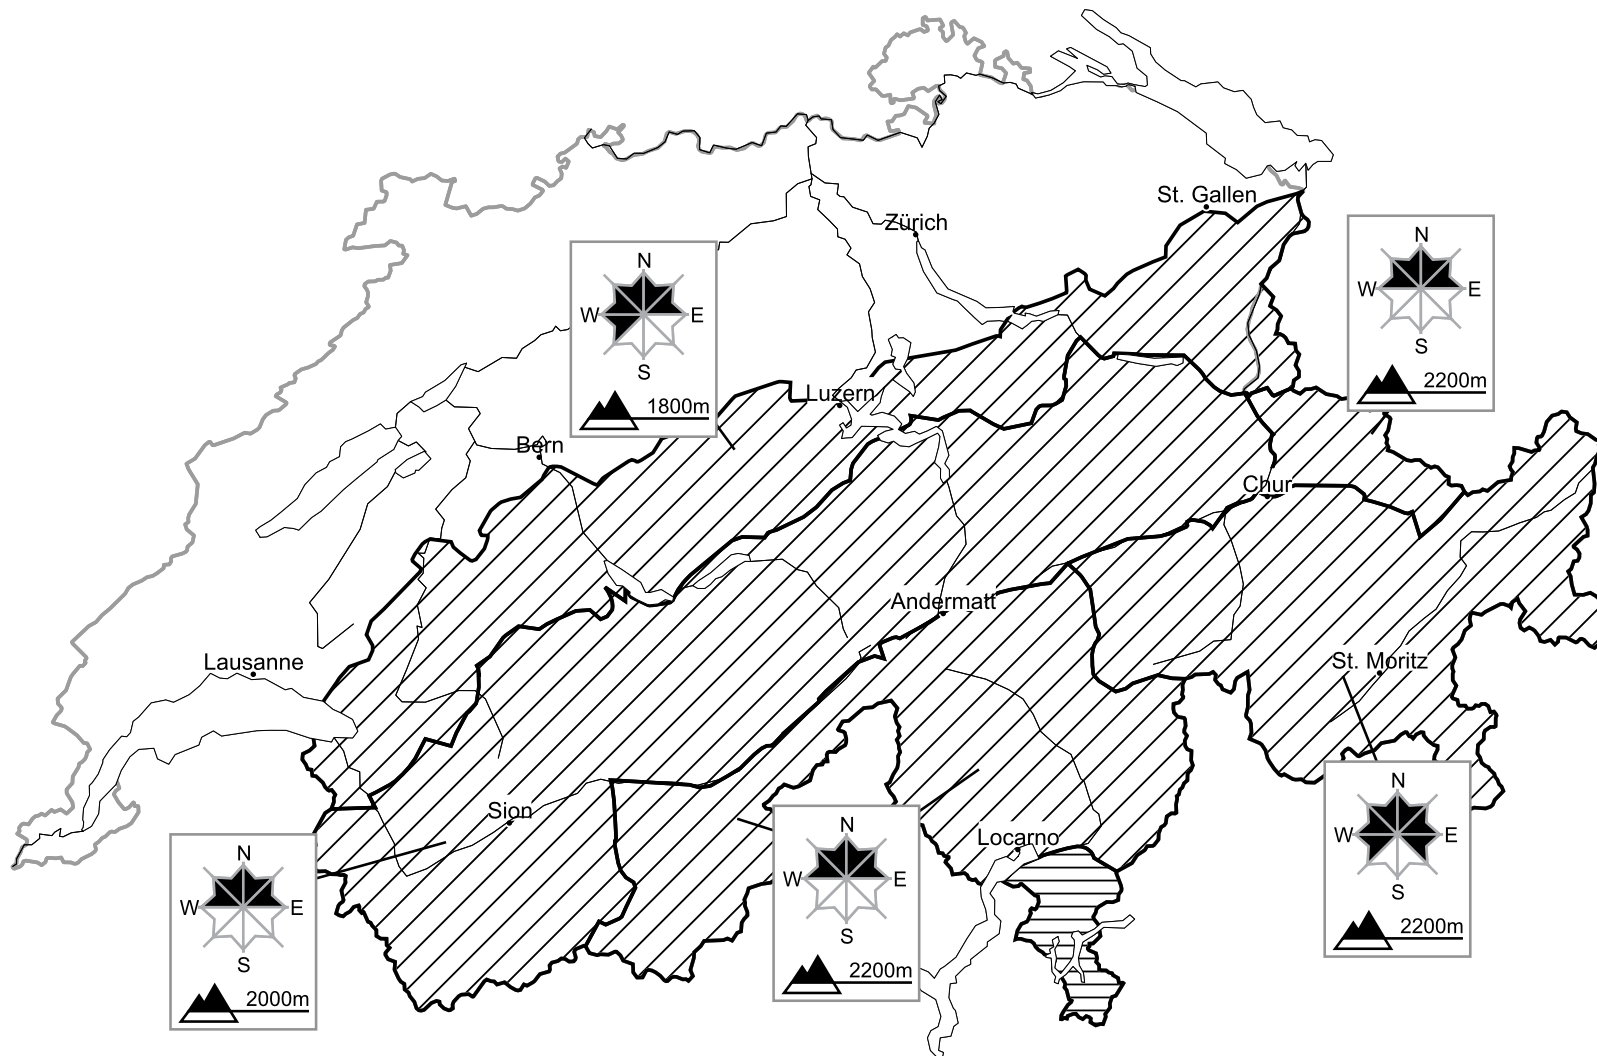

Moderate avalanche danger will be encountered over a wide area. Weakly bonded old snow in Grisons

Edition: 12.3.2016, 08:00 / Next update: 12.3.2016, 17:00

Danger levels