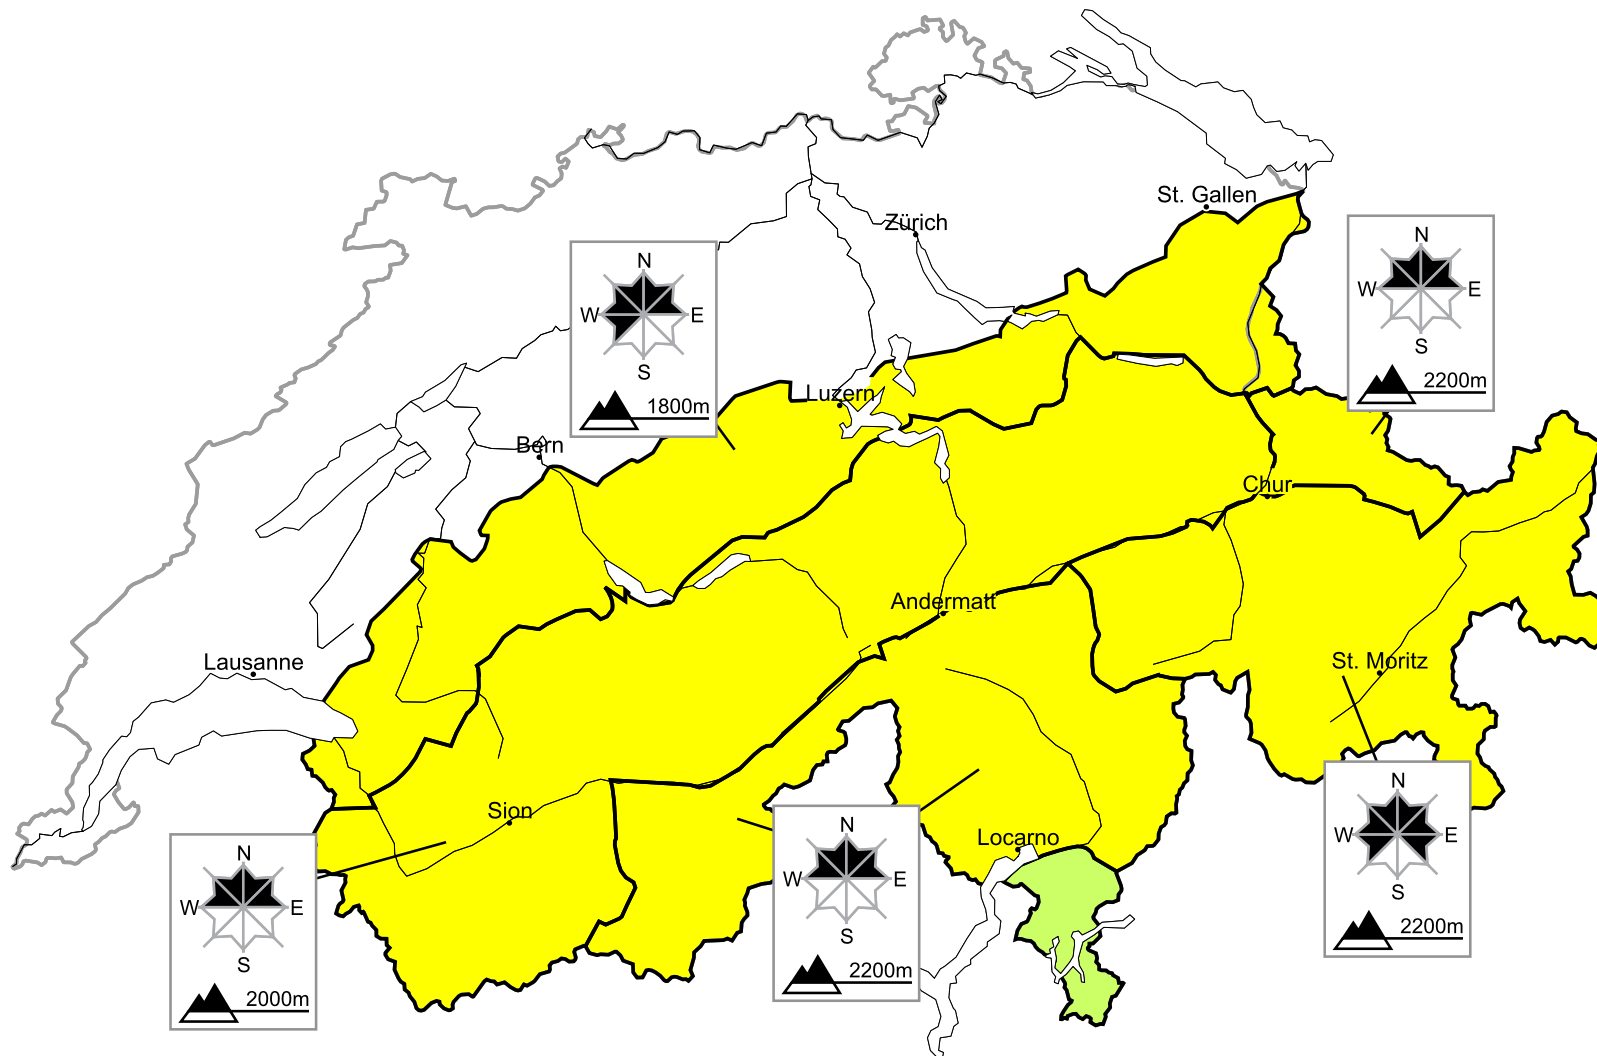

Moderate avalanche danger will be encountered over a wide area. Weakly bonded old snow in Grisons

Edition: 11.3.2016, 17:00 / Next update: 12.3.2016, 08:00

Danger levels