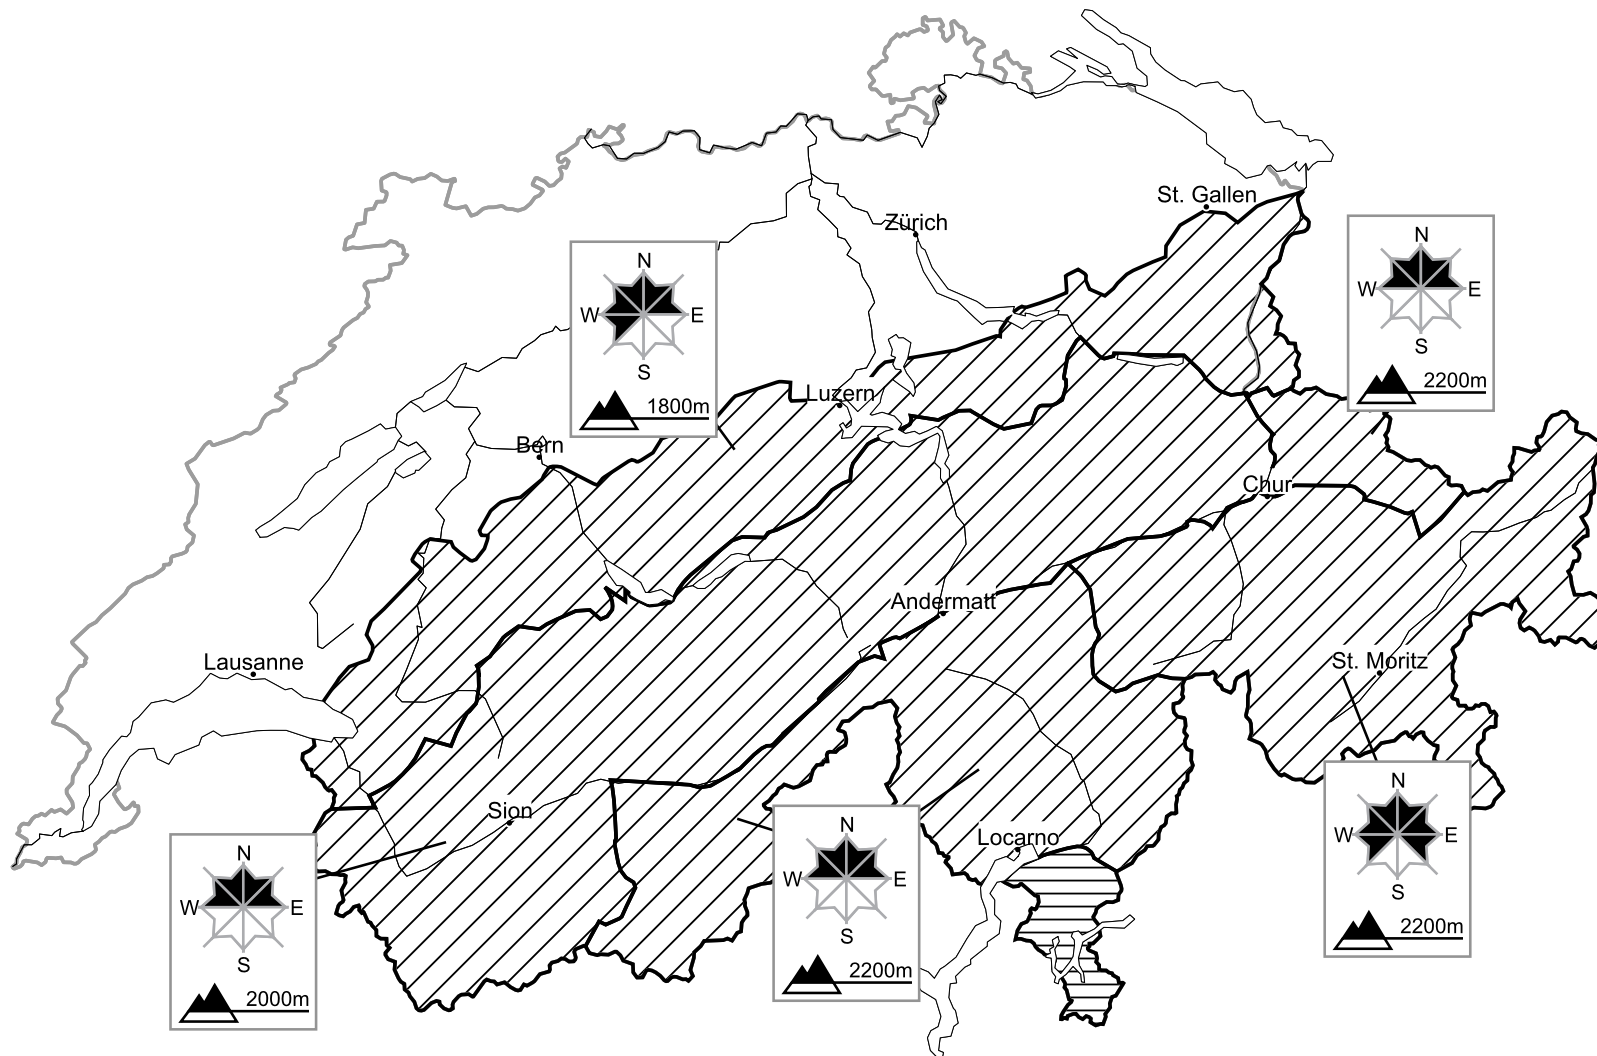

Moderate avalanche danger will be encountered over a wide area. Weakly bonded old snow in Grisons

Edition: 11.3.2016, 17:00 / Next update: 12.3.2016, 08:00

Danger levels