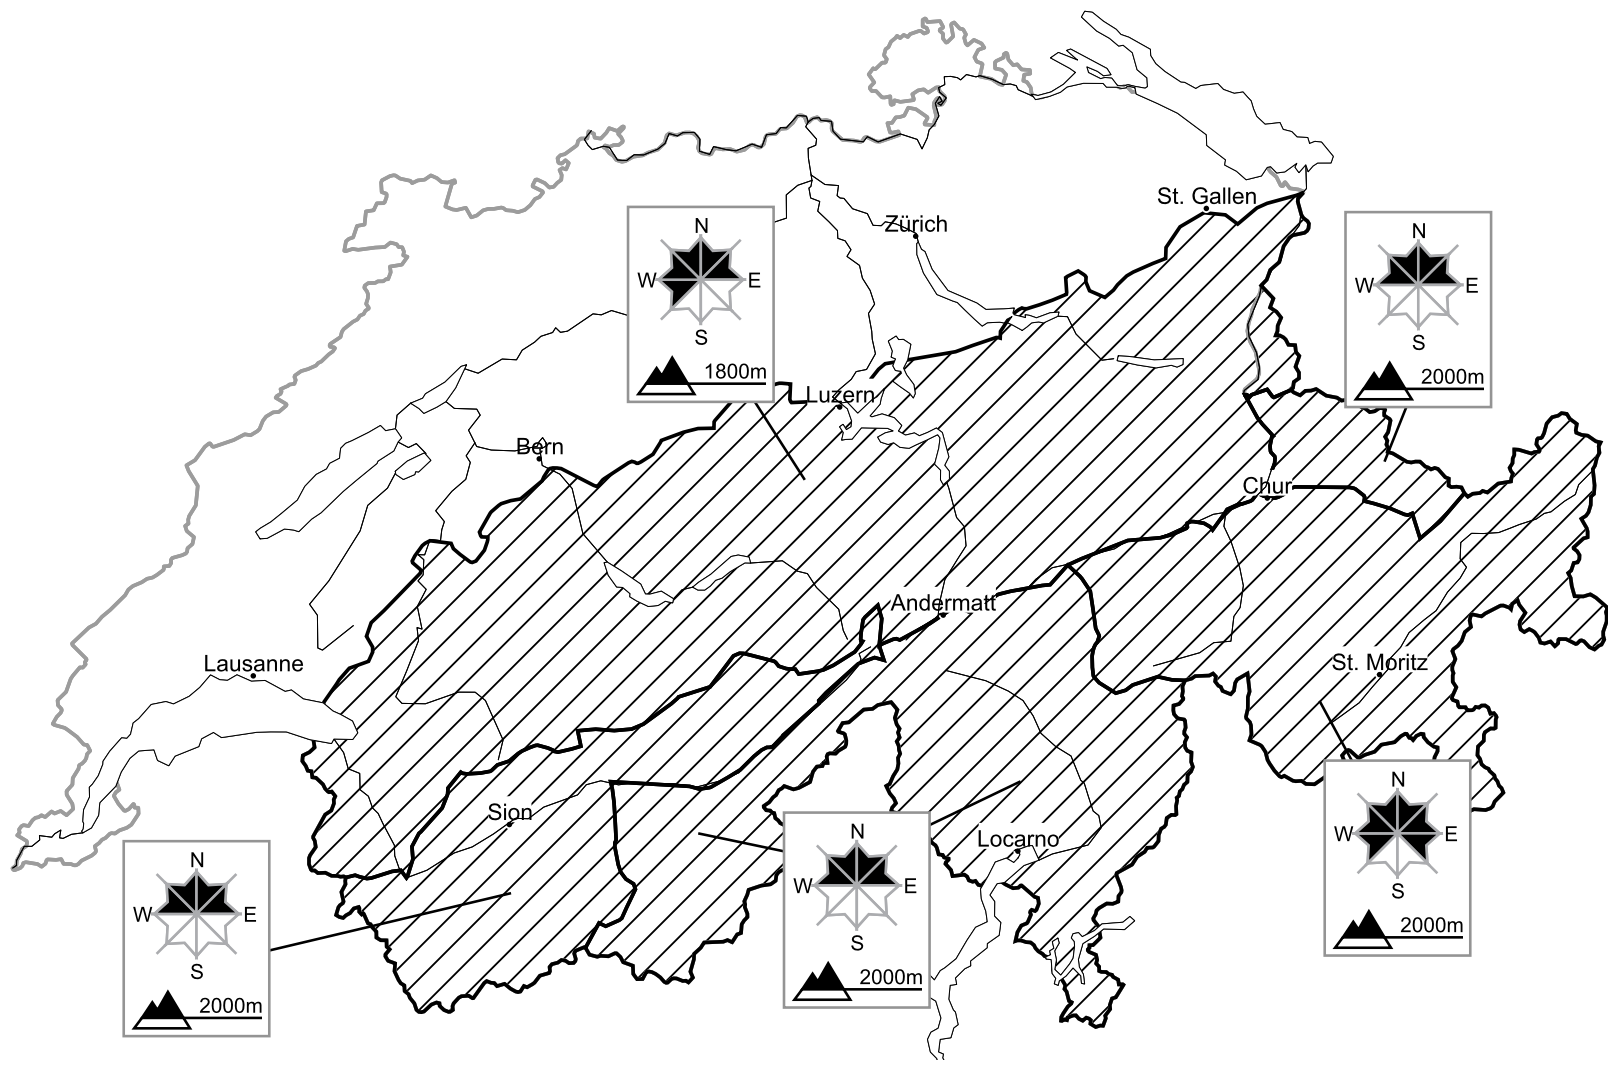

Moderate avalanche danger will prevail. Weakly bonded old snow in Grisons

Edition: 11.3.2016, 08:00 / Next update: 11.3.2016, 17:00

Danger levels