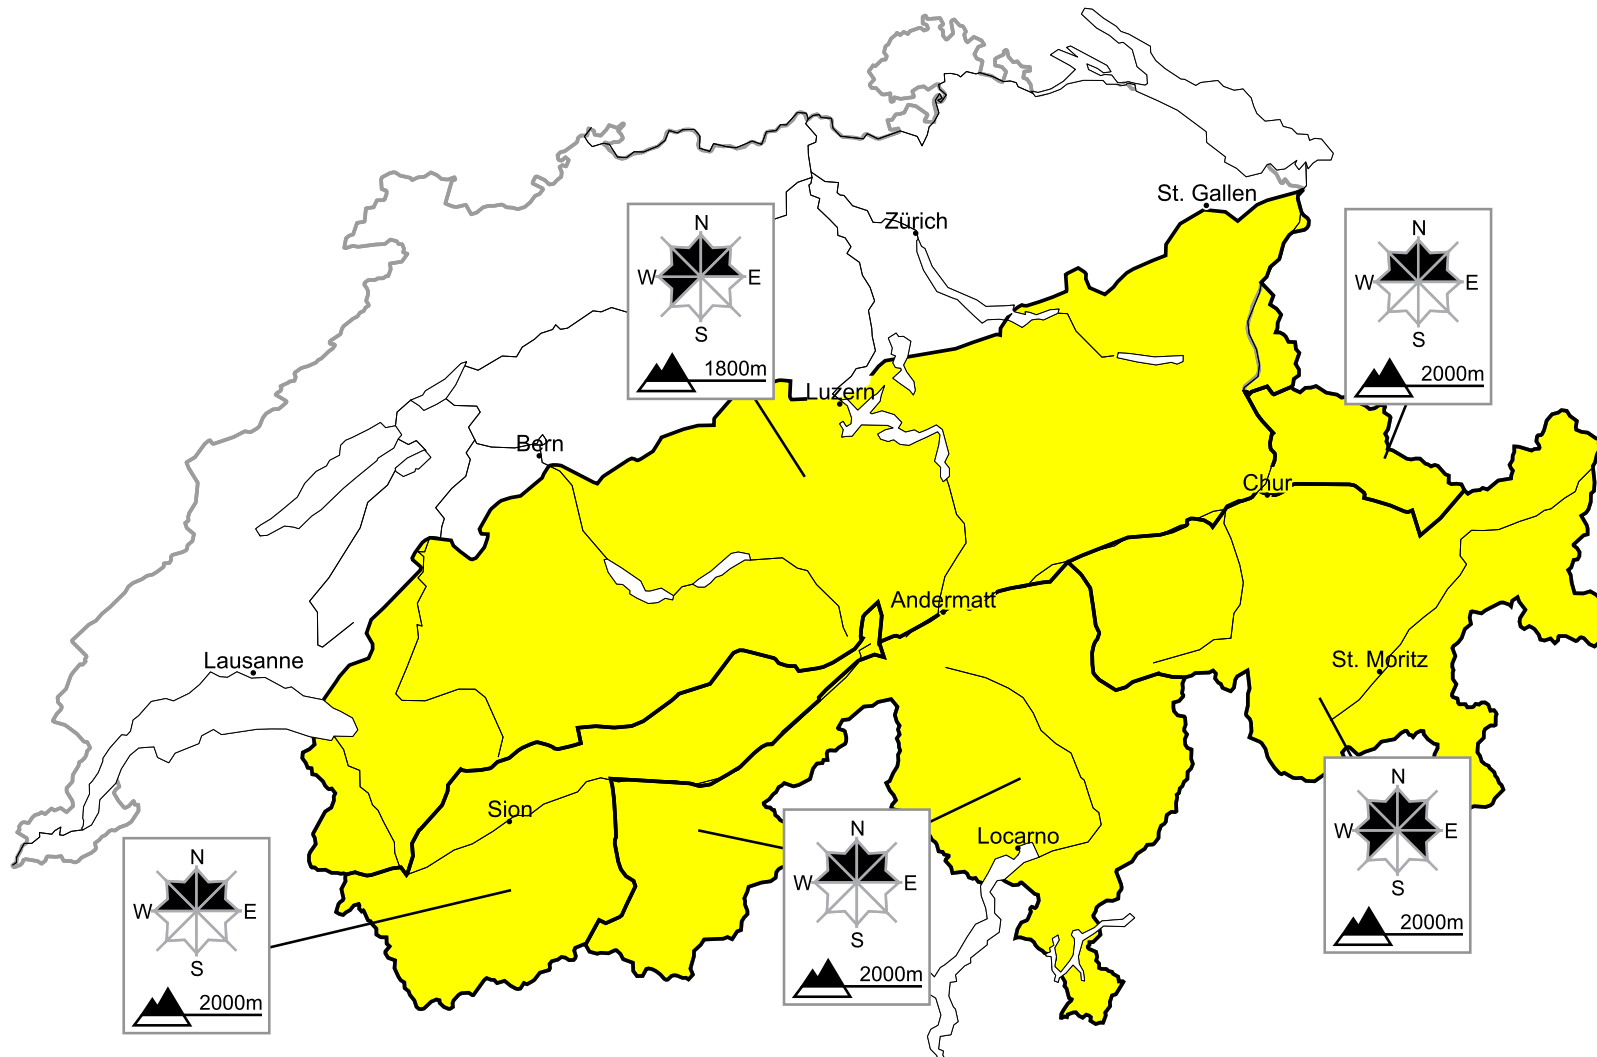

Moderate avalanche danger will prevail. Weakly bonded old snow in Grisons

Edition: 10.3.2016, 17:00 / Next update: 11.3.2016, 08:00

Danger levels

1 low

2 moderate

3 consider.

4 high

5 very high