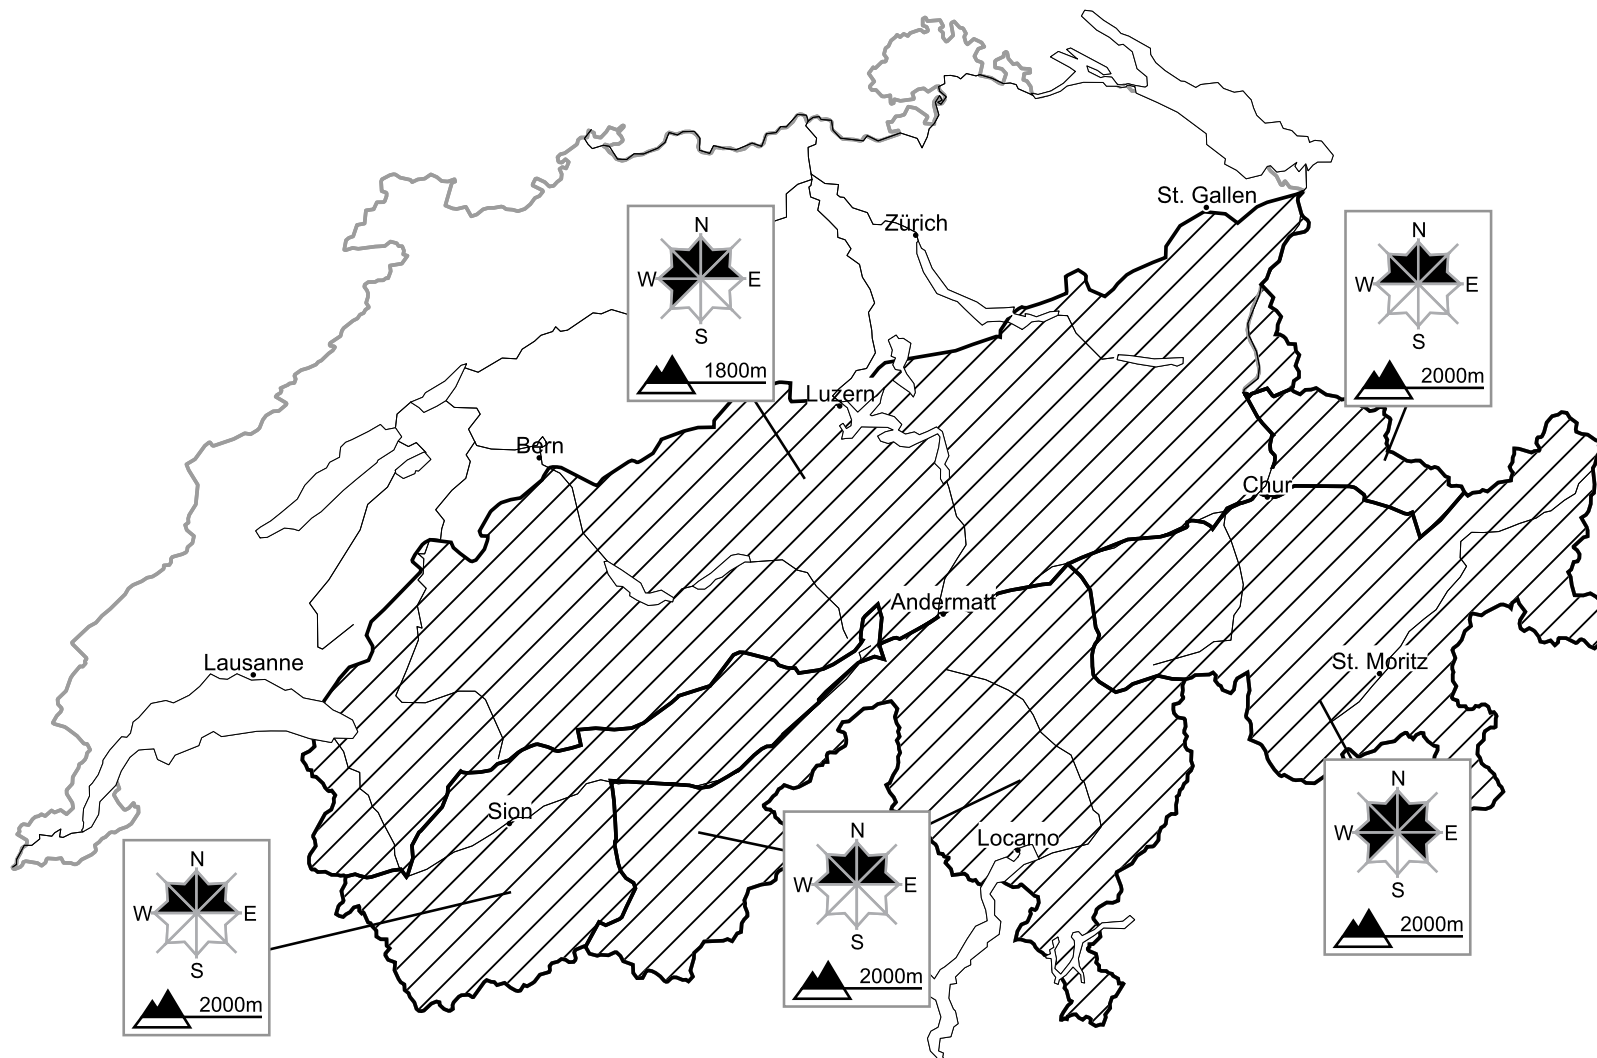

## Moderate avalanche danger will prevail. Weakly bonded old snow in Grisons

Edition: 10.3.2016, 17:00 / Next update: 11.3.2016, 08:00

Danger levels

 1 low

 2 moderate

 3 consider.

 4 high

 5 very high