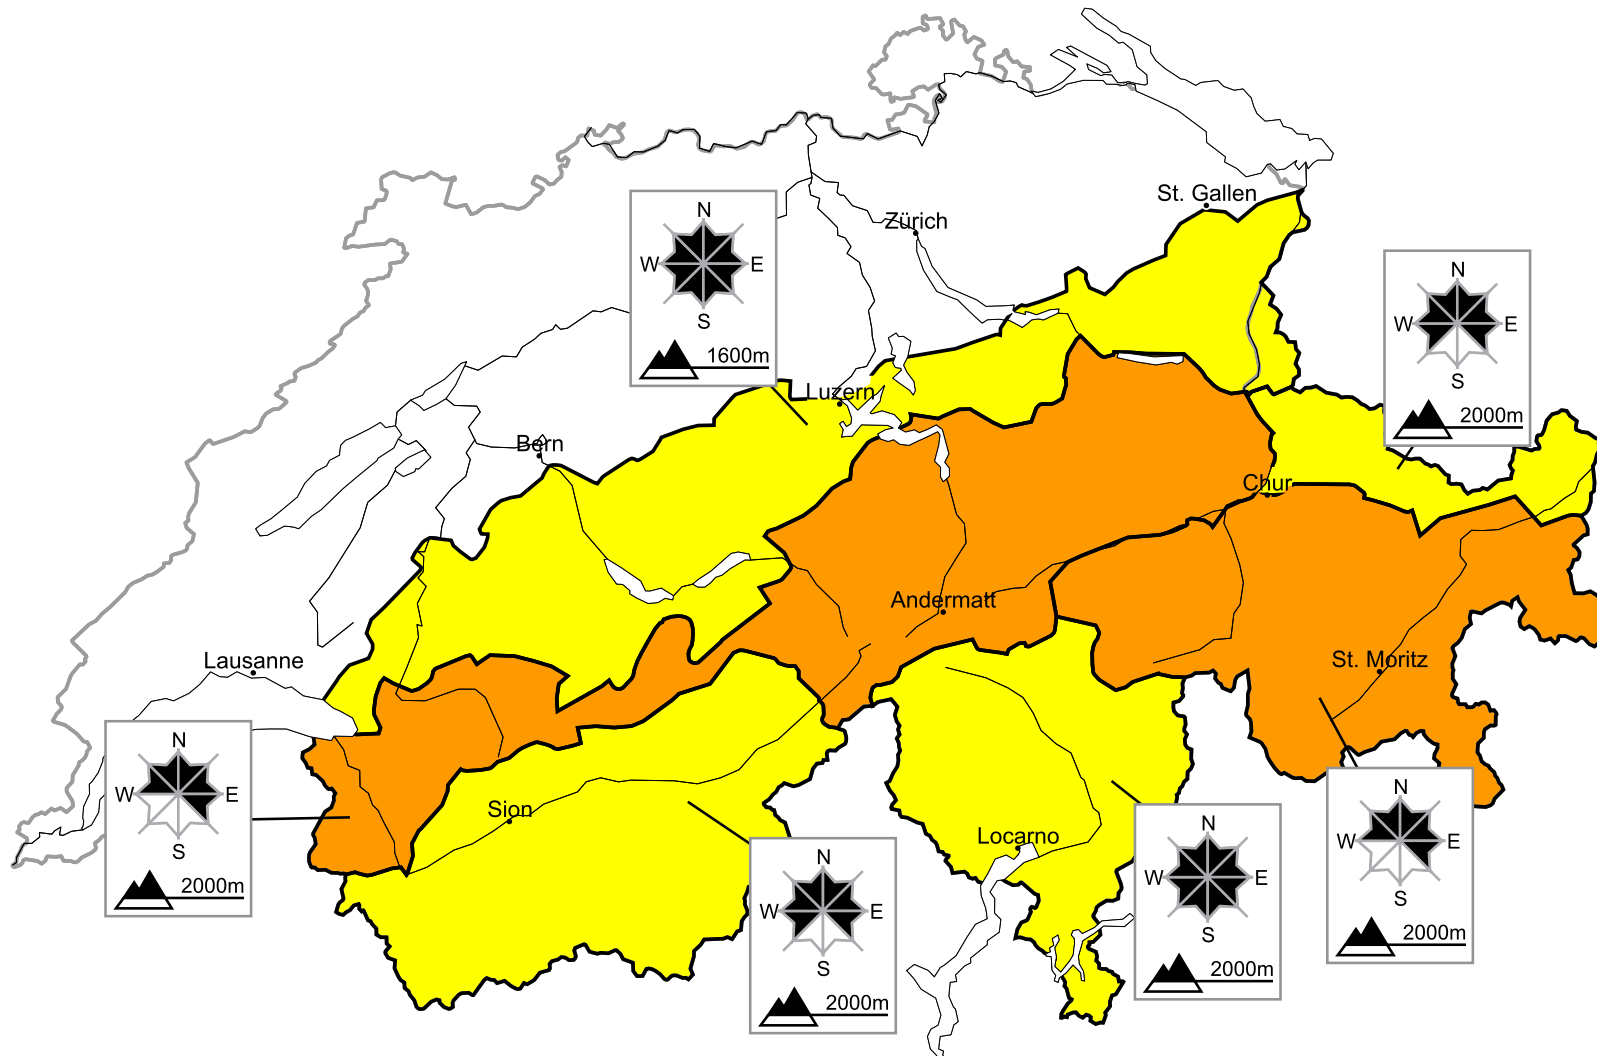

## Considerable avalanche danger will be encountered in some regions

Edition: 10.3.2016, 08:00 / Next update: 10.3.2016, 17:00

Danger levels

1 low

2 moderate

3 consider.

4 high

5 very high