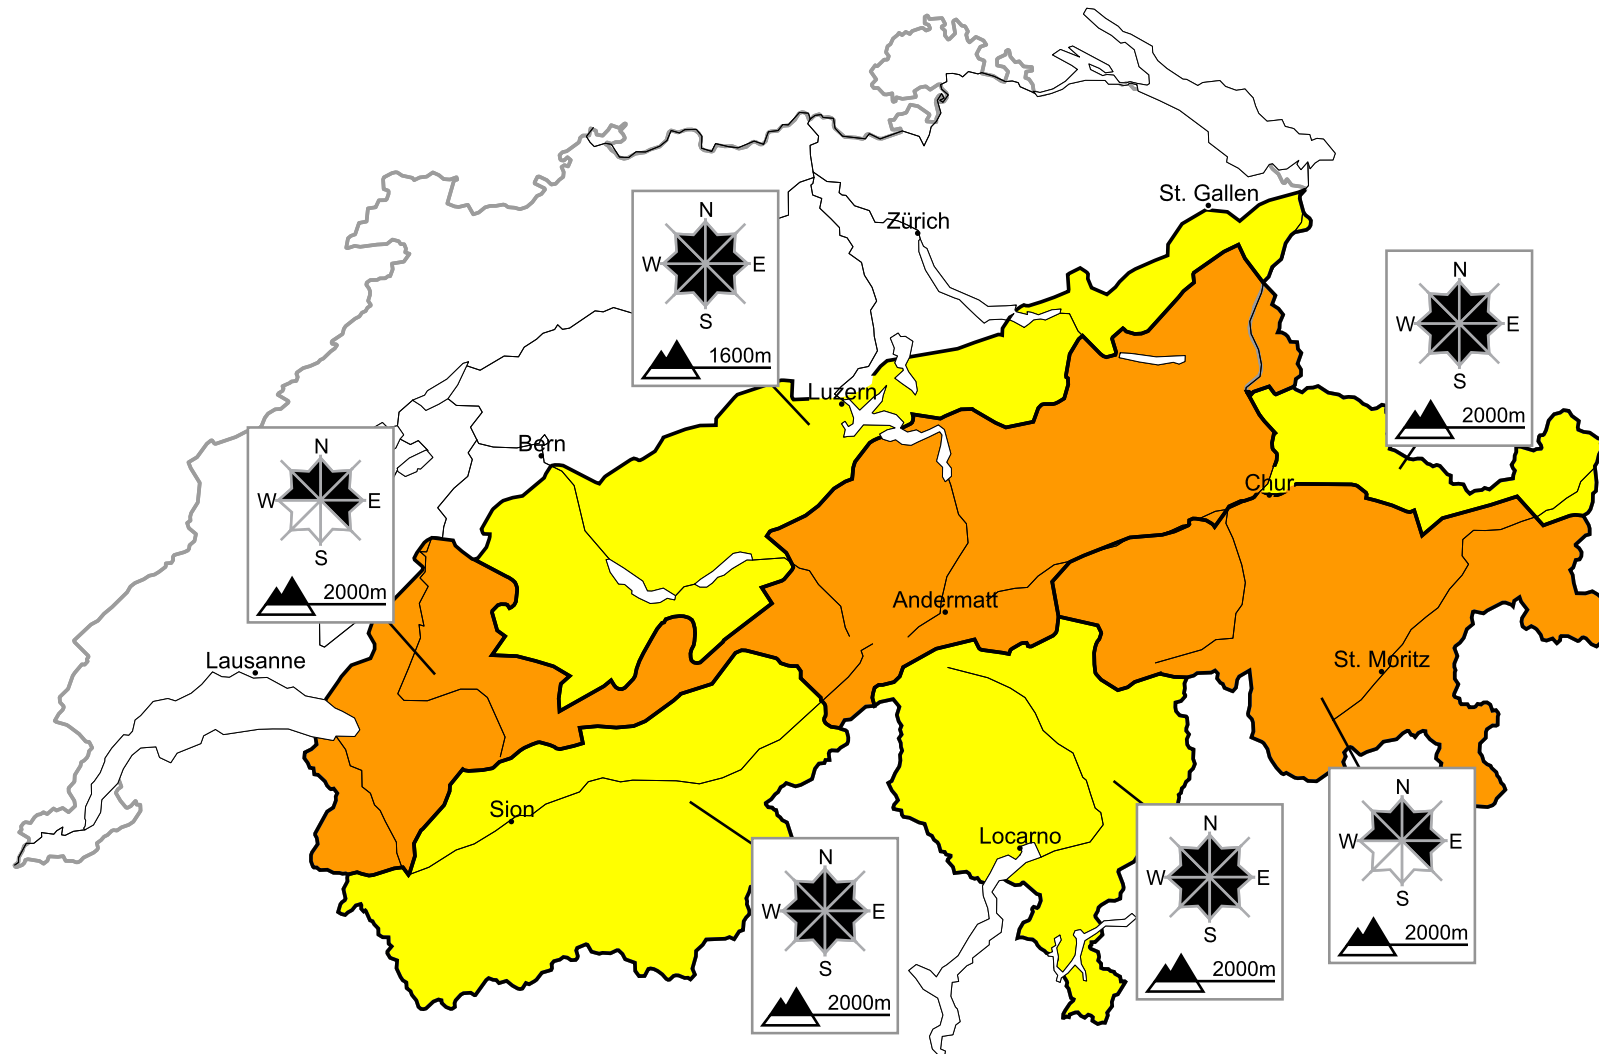

Considerable avalanche danger will be encountered in some regions

Edition: 9.3.2016, 17:00 / Next update: 10.3.2016, 08:00

Danger levels

1 low

2 moderate

3 consider.

4 high

5 very high