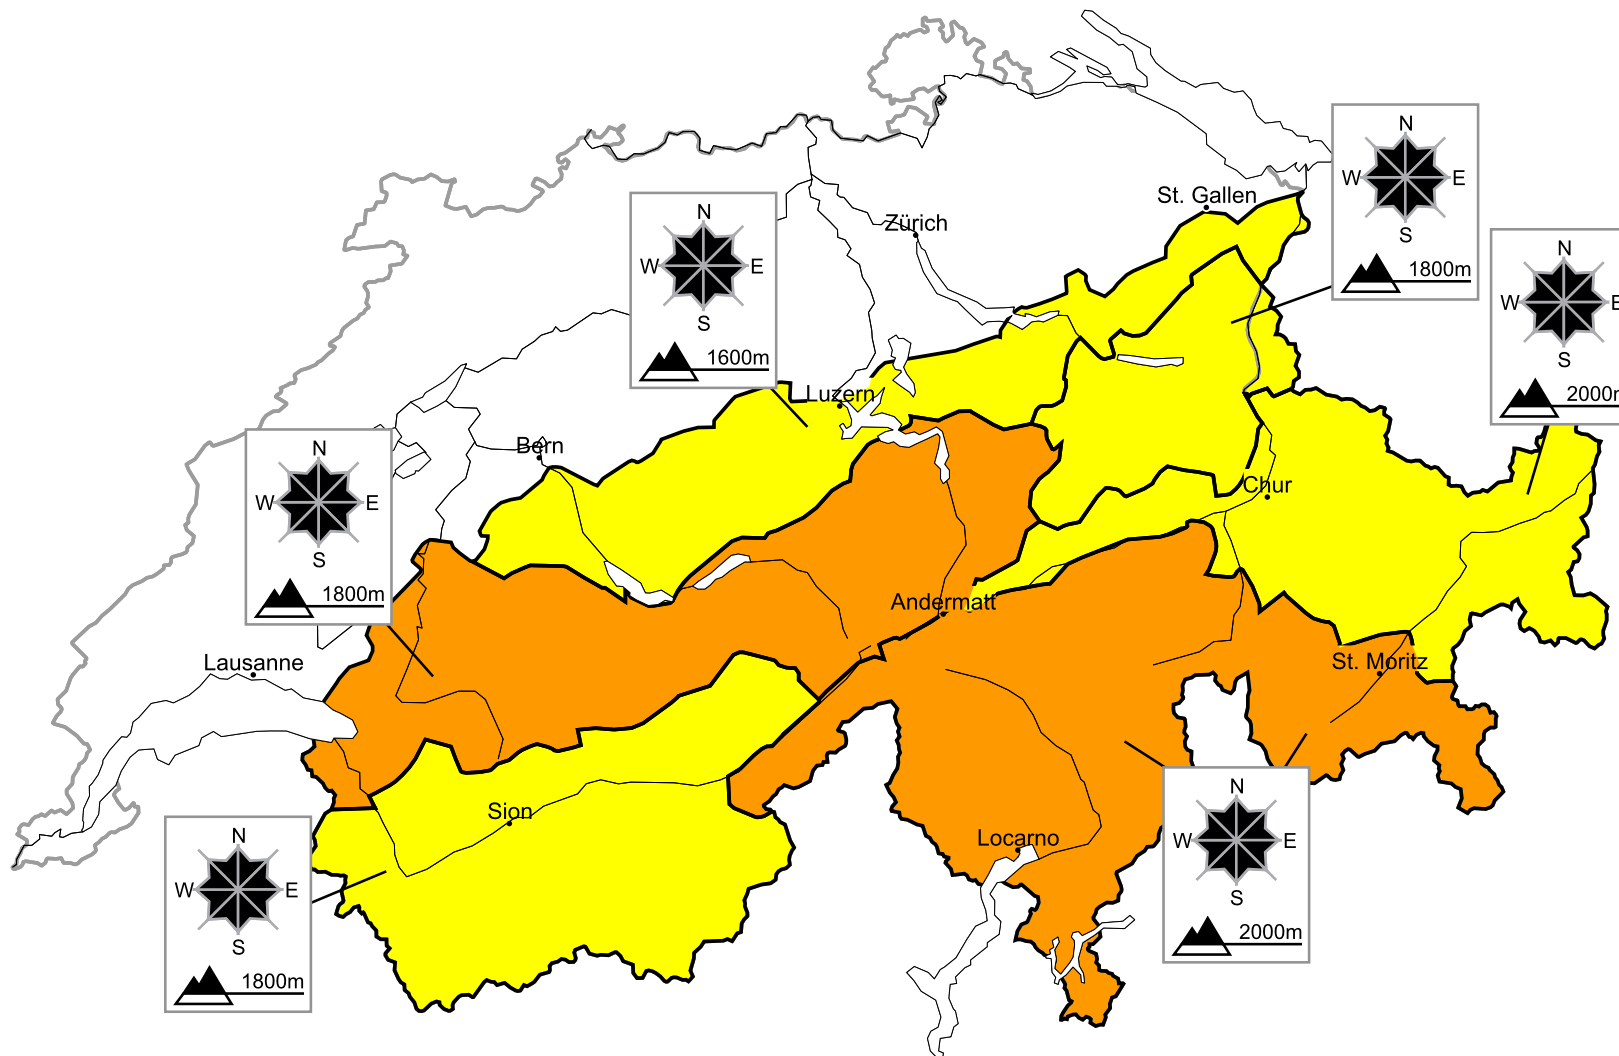

Considerable avalanche danger will be encountered in some regions

Edition: 9.3.2016, 08:00 / Next update: 9.3.2016, 17:00

Danger levels

1 low

2 moderate

3 consider.

4 high

5 very high