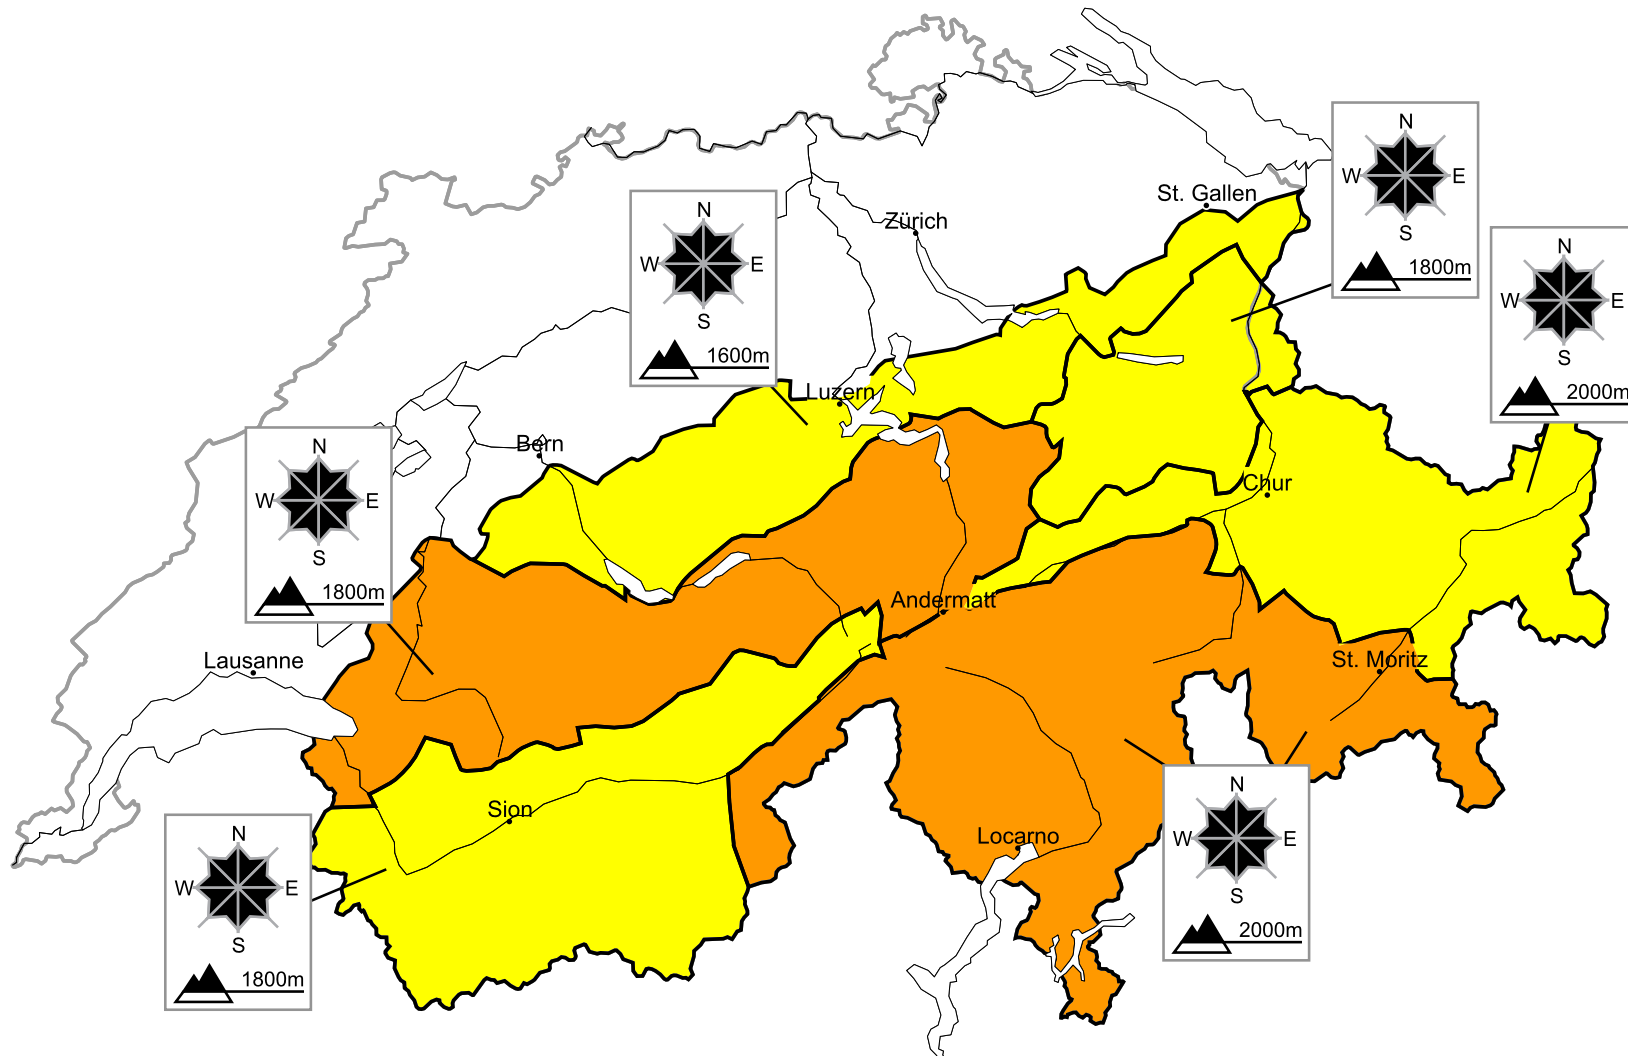

## Considerable avalanche danger will be encountered in some regions

Edition: 8.3.2016, 17:00 / Next update: 9.3.2016, 08:00

Danger levels