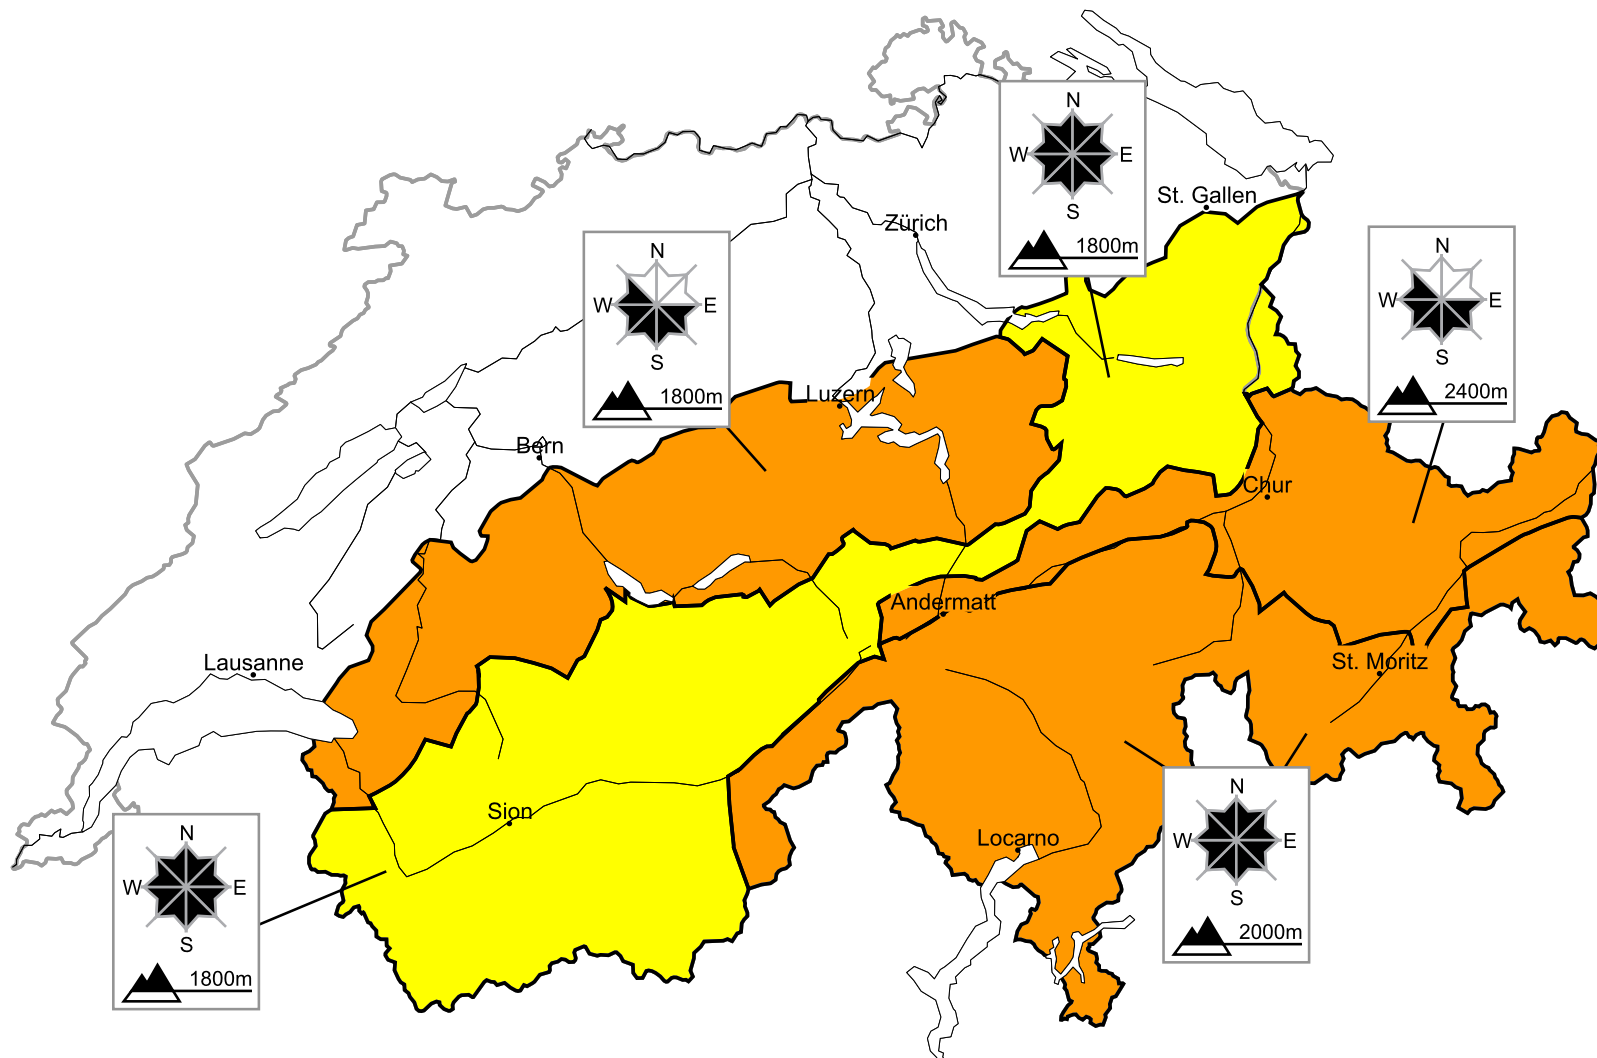

Considerable avalanche danger will be encountered in some regions

Edition: 8.3.2016, 08:00 / Next update: 8.3.2016, 17:00

Danger levels

1 low

2 moderate

3 consider.

4 high

5 very high