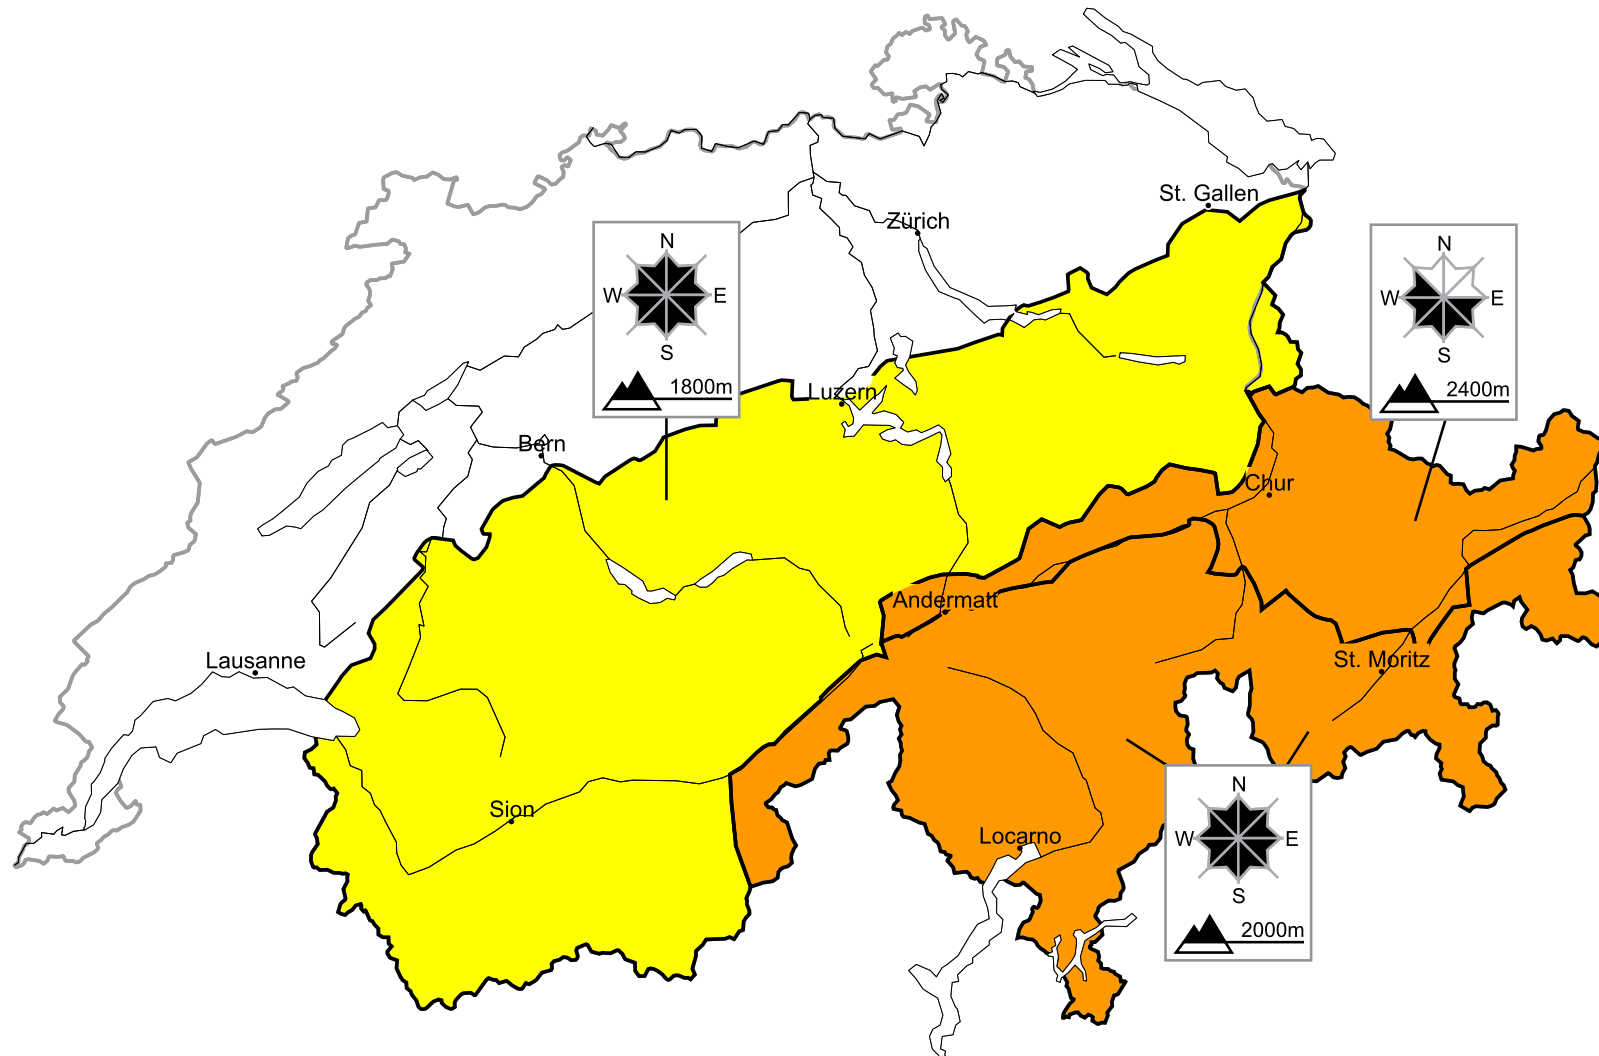

Considerable avalanche danger will be encountered in some regions

Edition: 7.3.2016, 17:00 / Next update: 8.3.2016, 08:00

Danger levels

1 low

2 moderate

3 consider.

4 high

5 very high