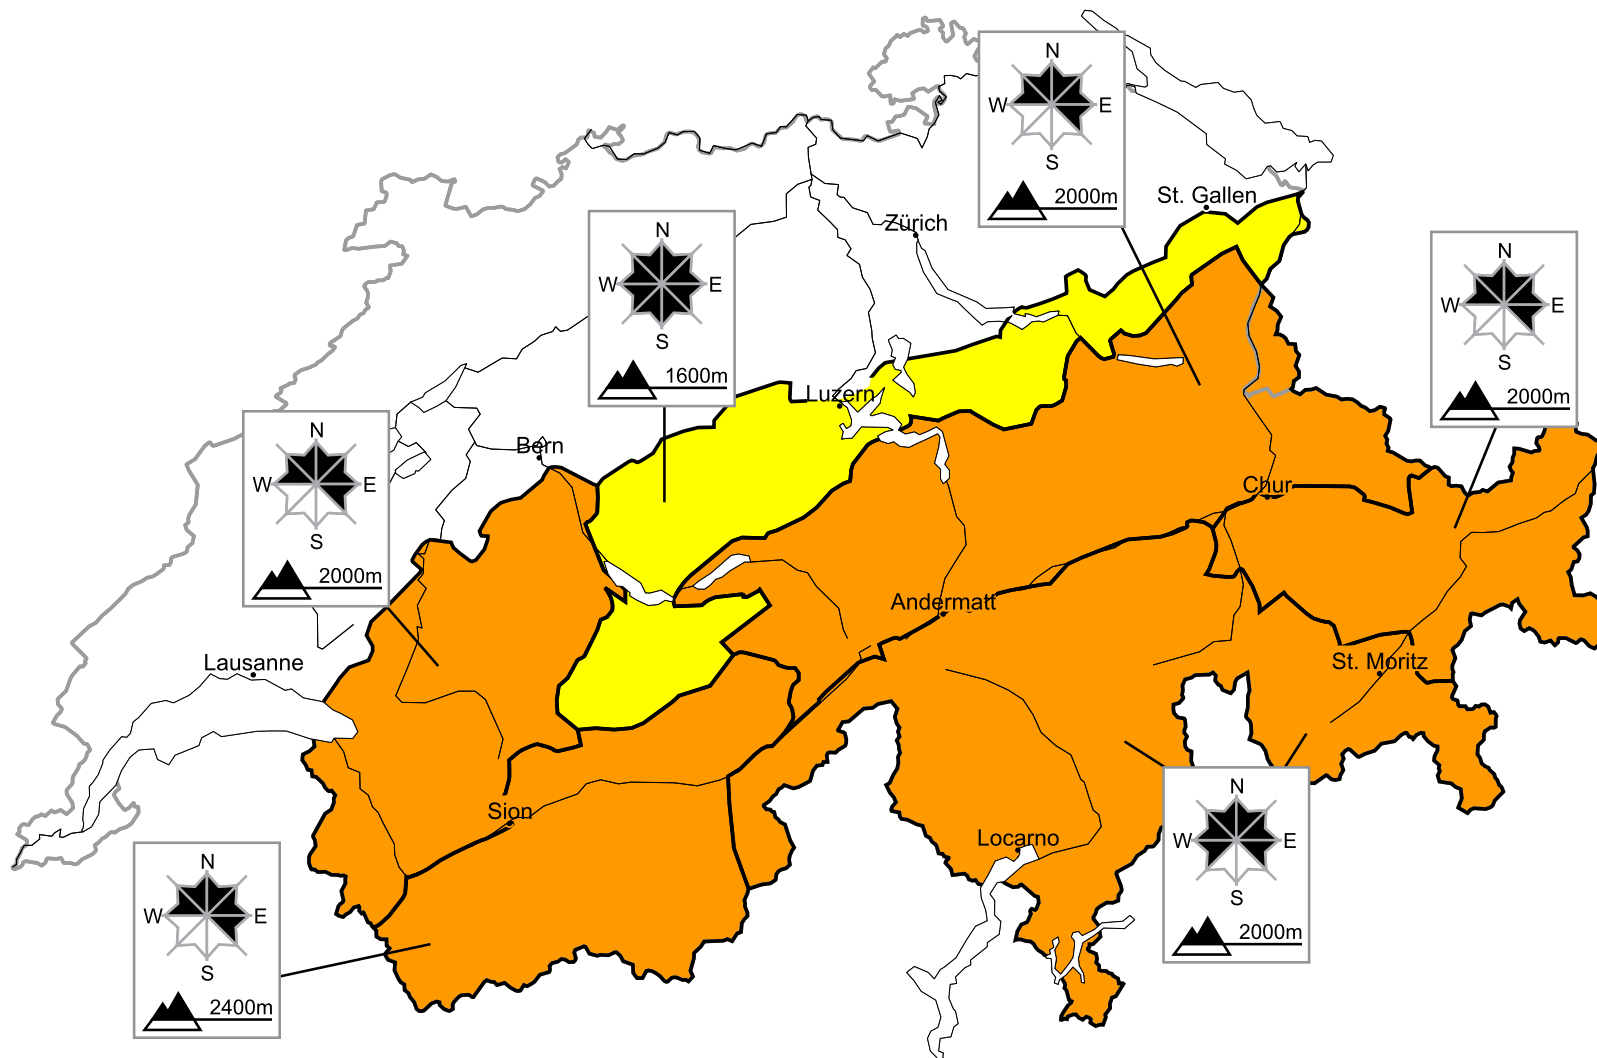

## Considerable avalanche danger will be encountered over a wide area

Edition: 7.3.2016, 08:00 / Next update: 7.3.2016, 17:00

Danger levels

1 low

2 moderate

3 consider.

4 high

5 very high