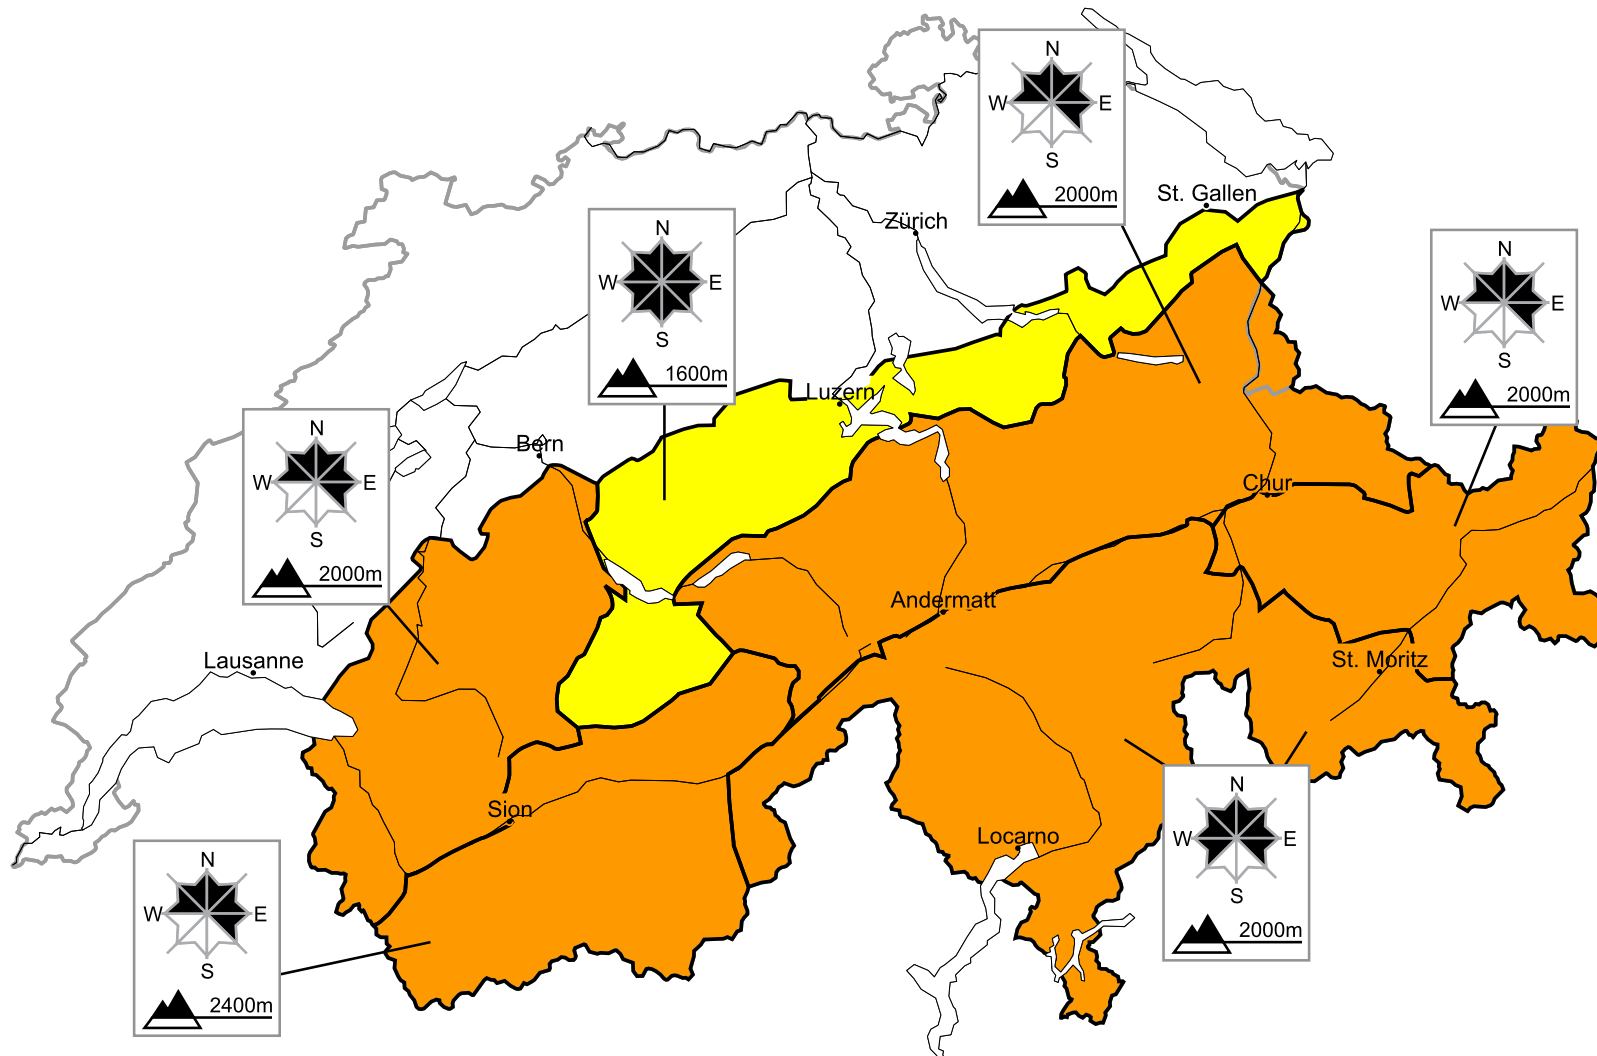

## Considerable avalanche danger will be encountered over a wide area

Edition: 6.3.2016, 17:00 / Next update: 7.3.2016, 08:00

Danger levels

1 low

2 moderate

3 consider.

4 high

5 very high