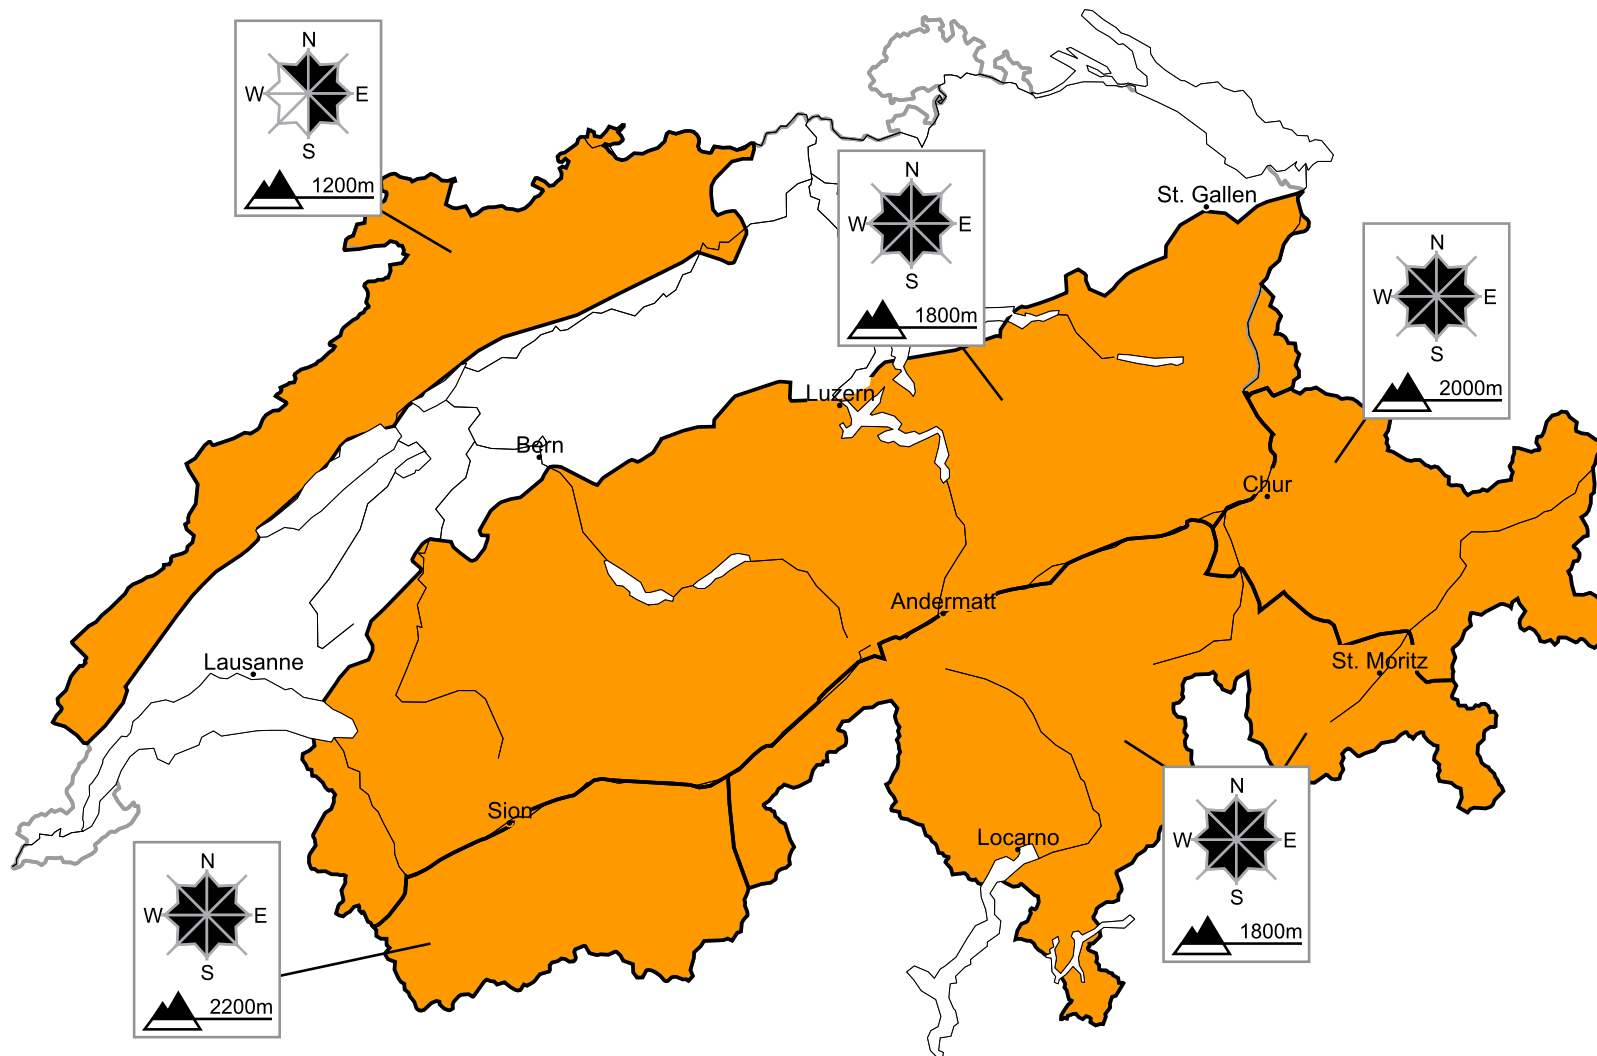

# Outside marked and open pistes a critical avalanche situation will be encountered over a wide area

Edition: 6.3.2016, 08:00 / Next update: 6.3.2016, 17:00

Danger levels

- 1 low
- 2 moderate
- 3 consider.
- 4 high
- 5 very high