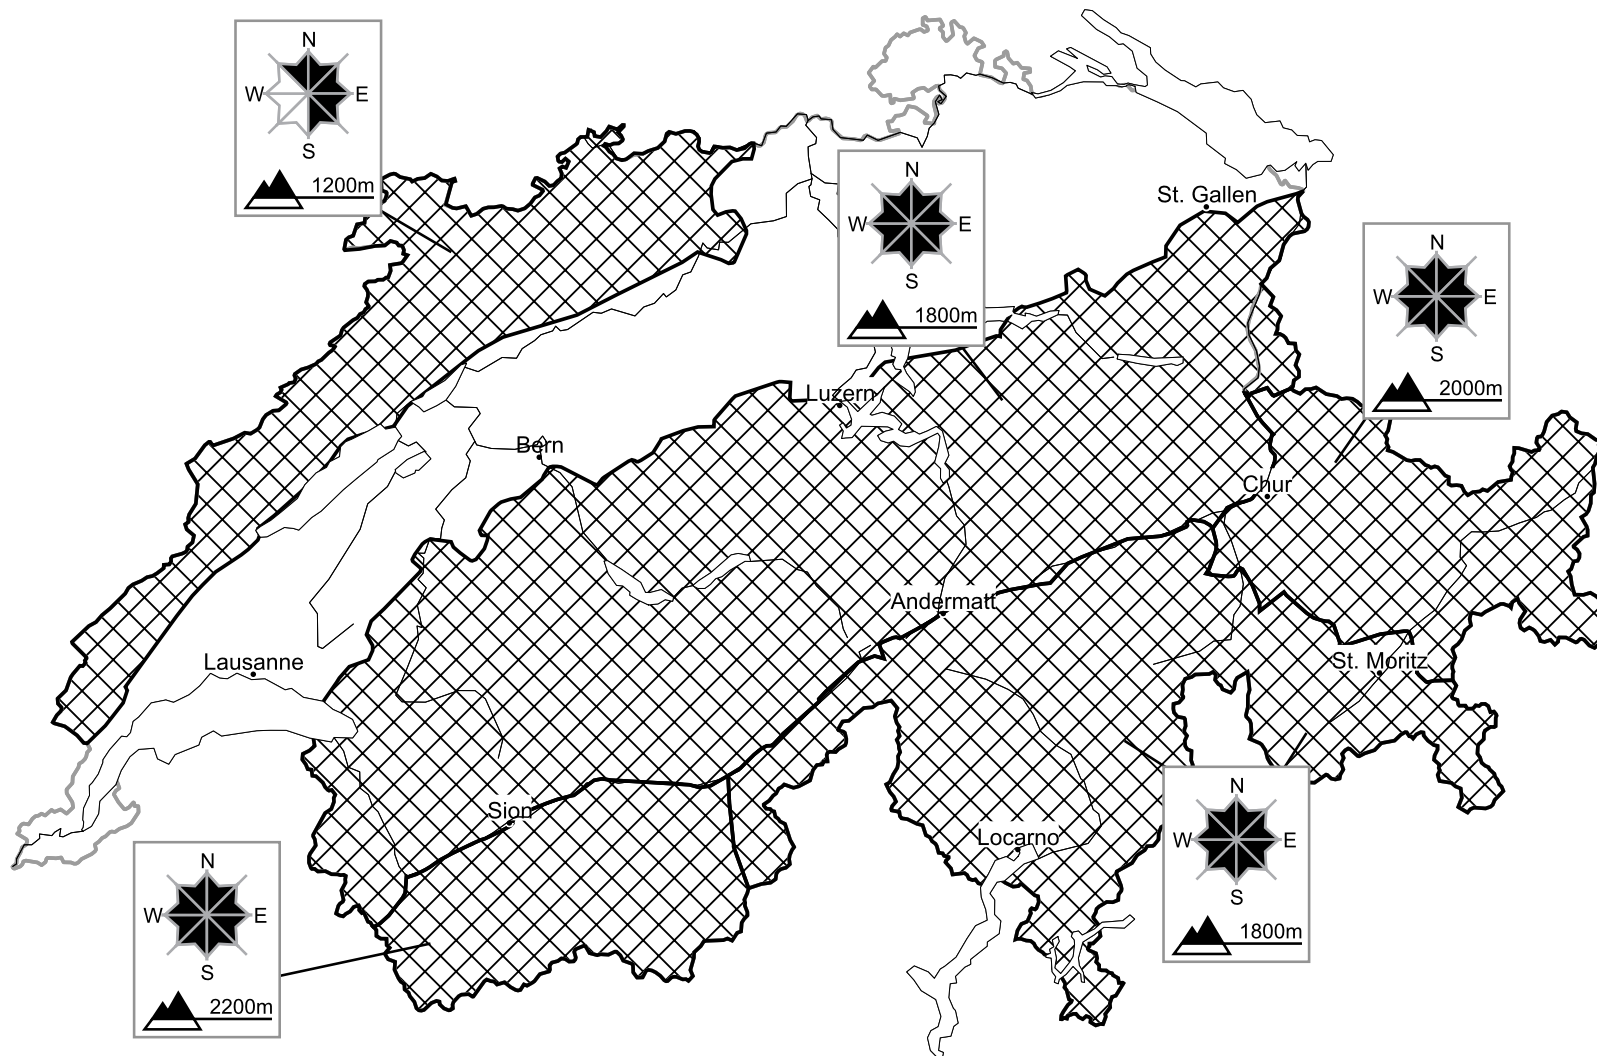

# Outside marked and open pistes a critical avalanche situation will be encountered over a wide area

Edition: 6.3.2016, 08:00 / Next update: 6.3.2016, 17:00

Danger levels