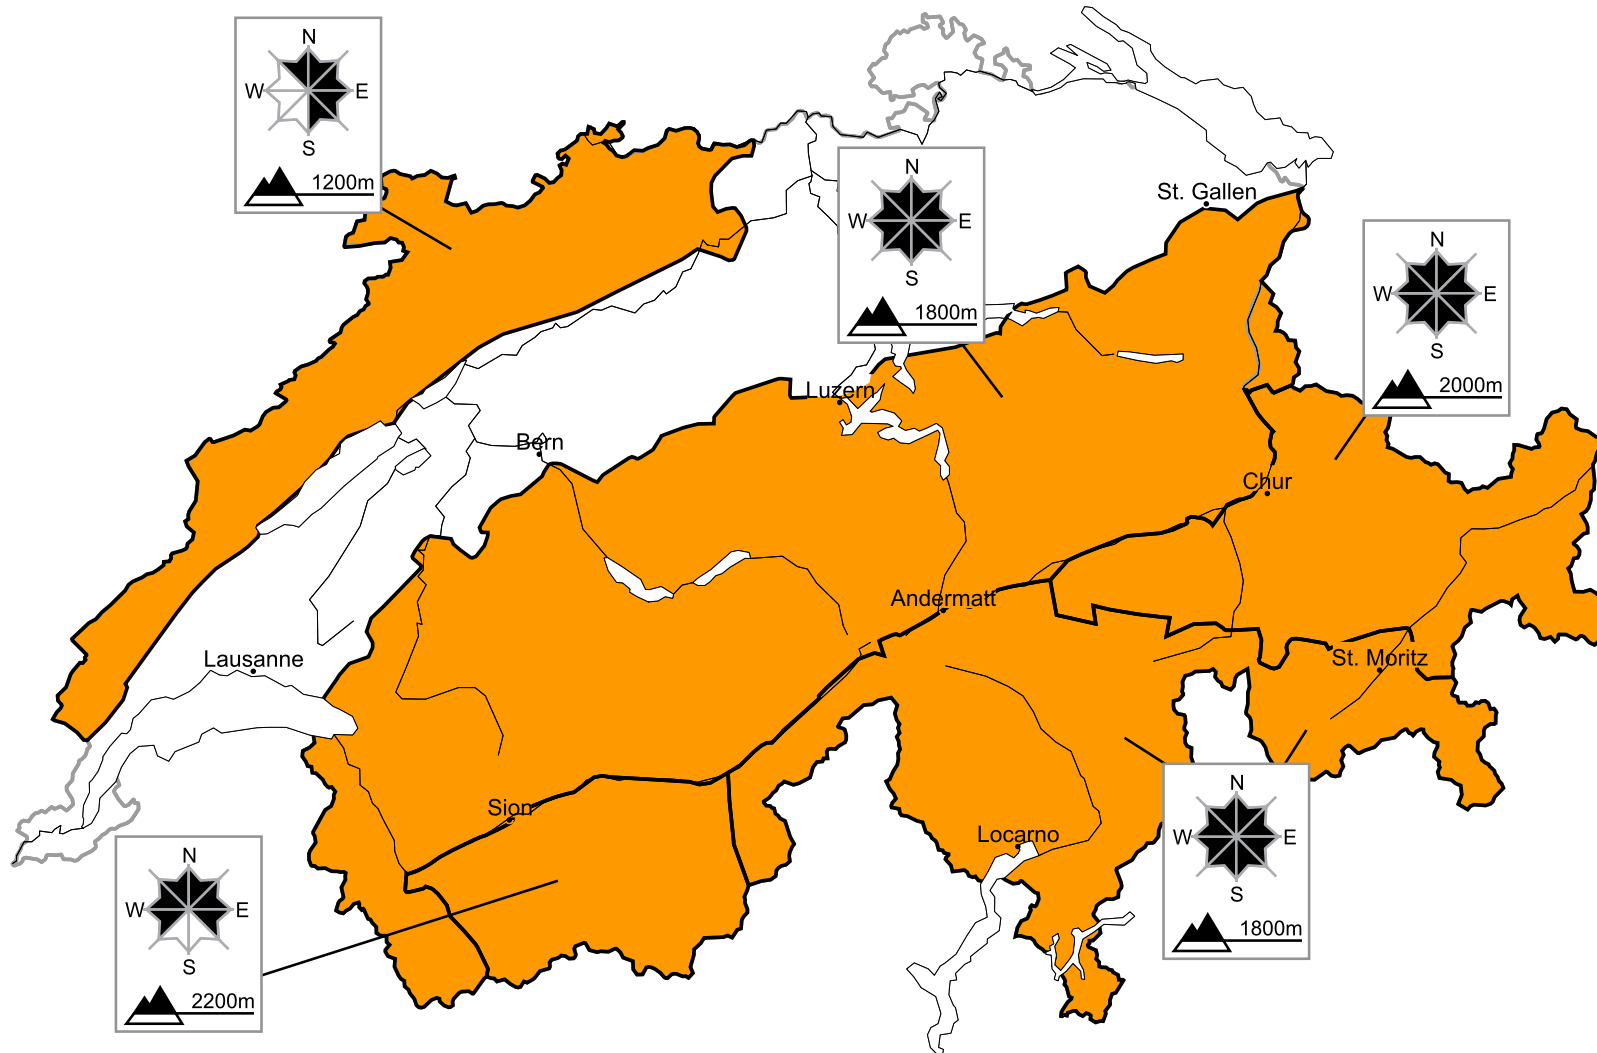

Outside marked and open pistes a critical avalanche situation will be encountered over a wide area

Edition: 5.3.2016, 17:00 / Next update: 6.3.2016, 08:00

Danger levels

1 low

2 moderate

3 consider.

4 high

5 very high