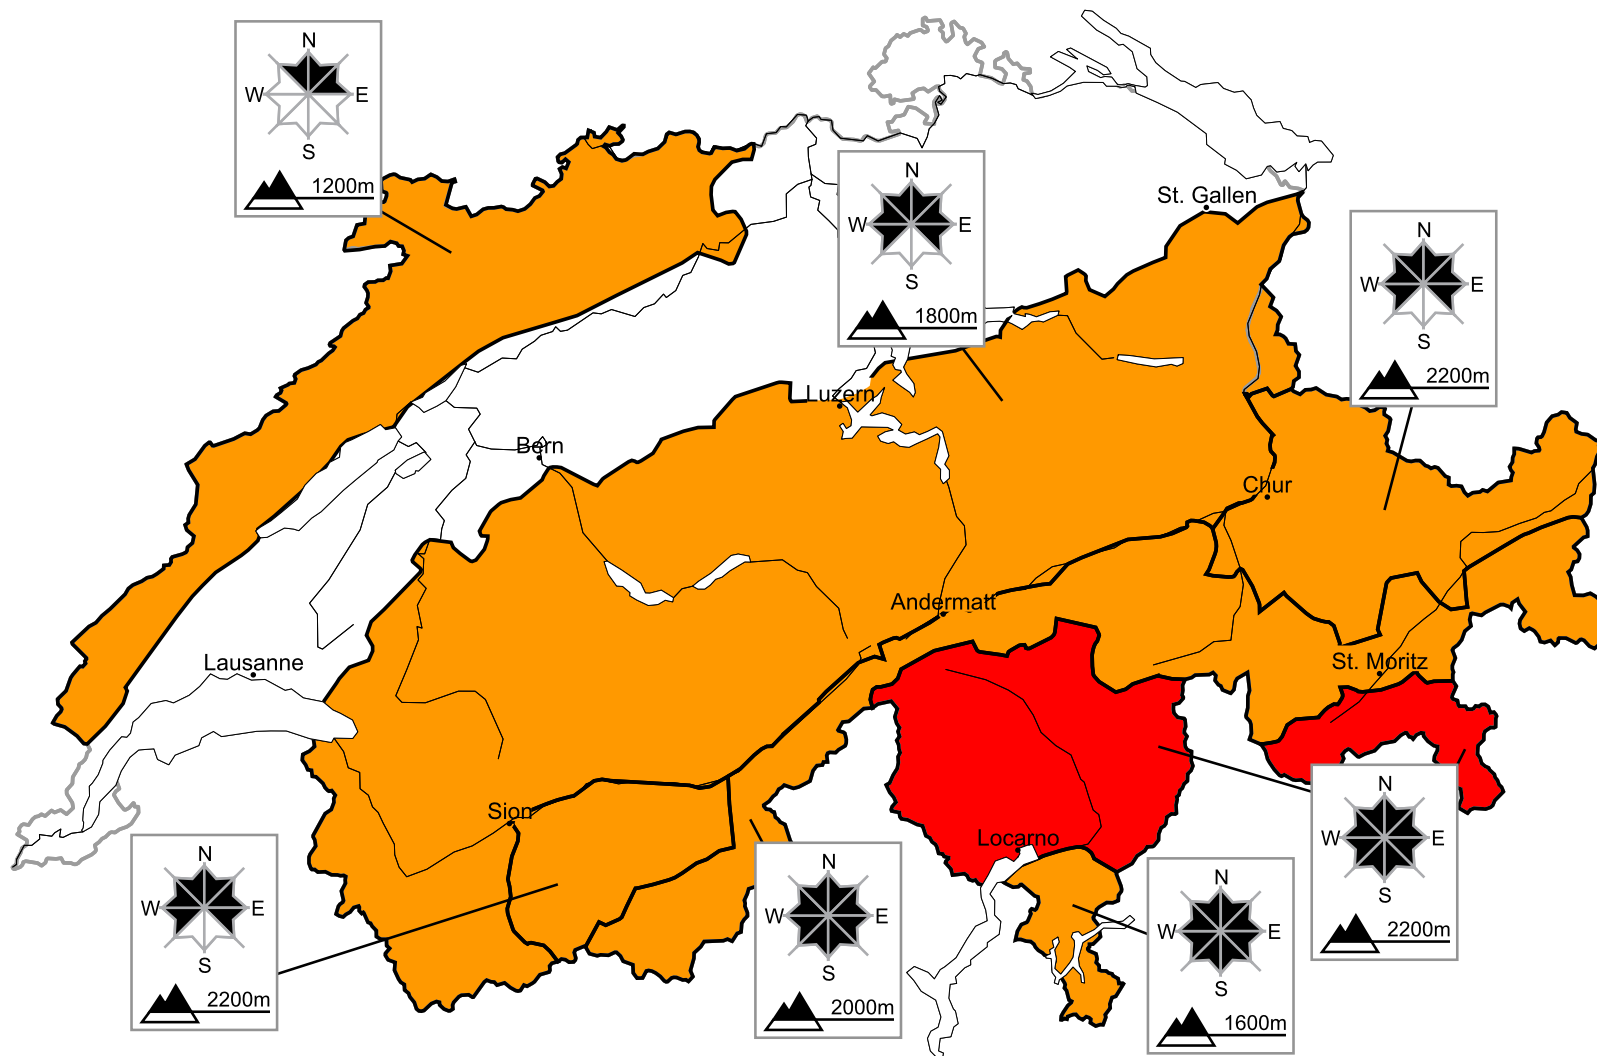

## In the afternoon a high avalanche danger will be encountered in some regions

Edition: 5.3.2016, 08:00 / Next update: 5.3.2016, 17:00

Danger levels