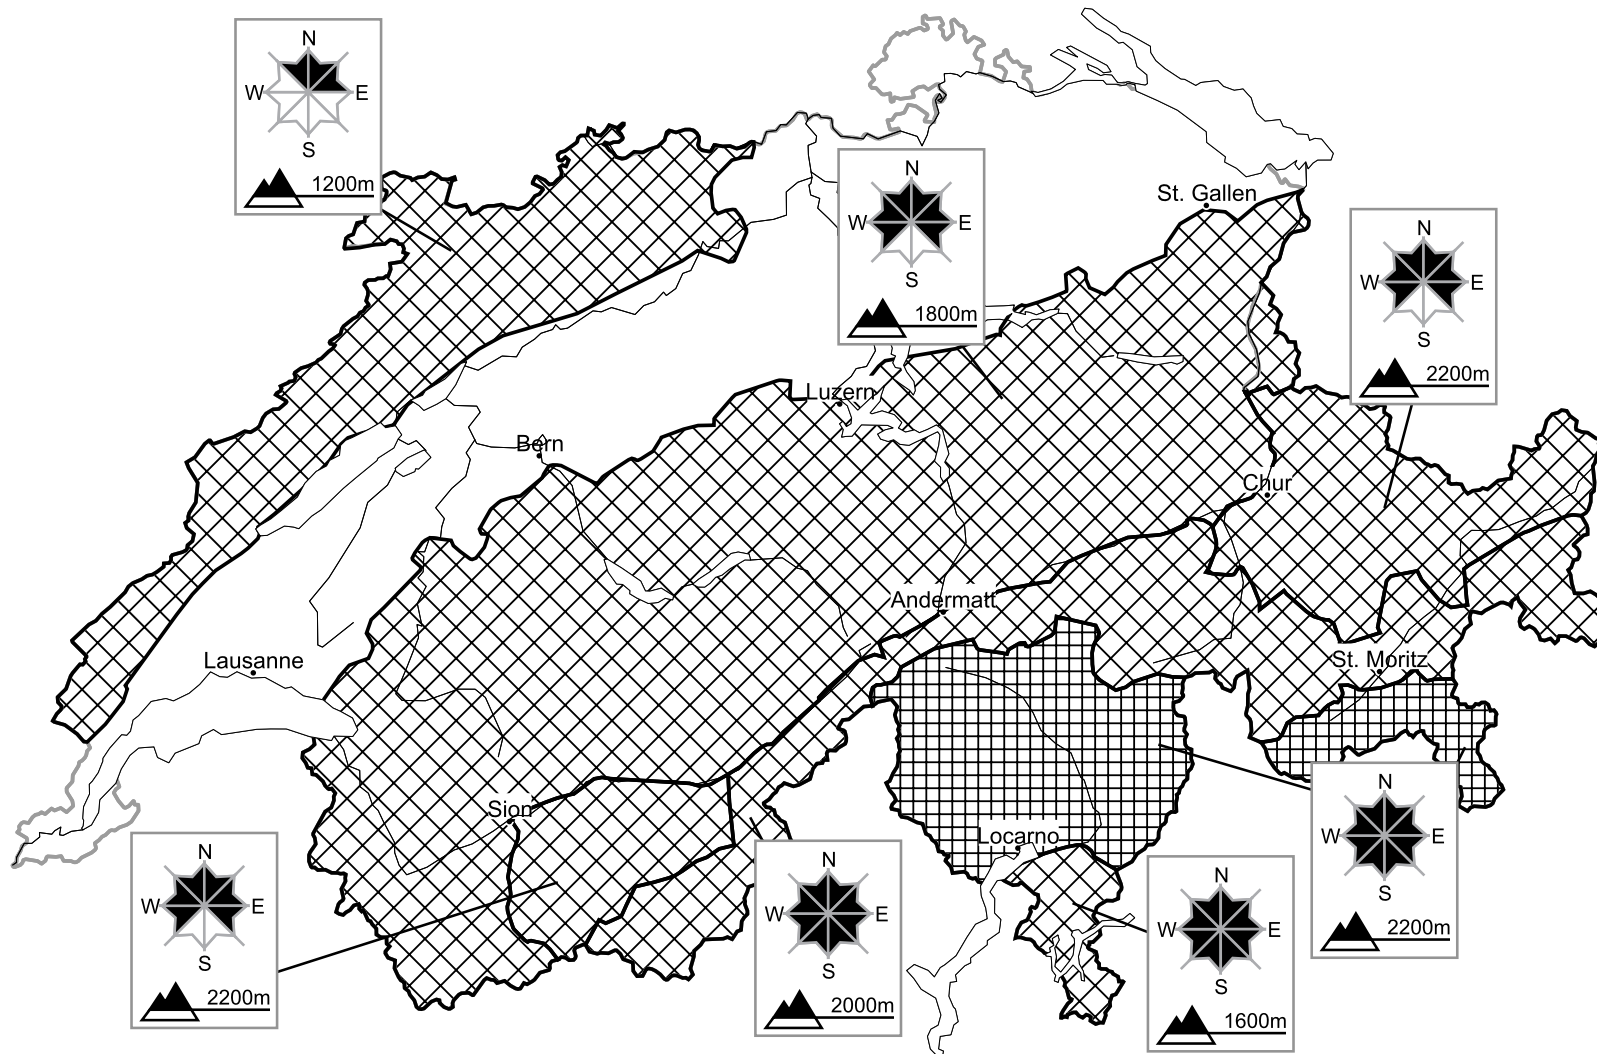

In the afternoon a high avalanche danger will be encountered in some regions

Edition: 5.3.2016, 08:00 / Next update: 5.3.2016, 17:00

Danger levels