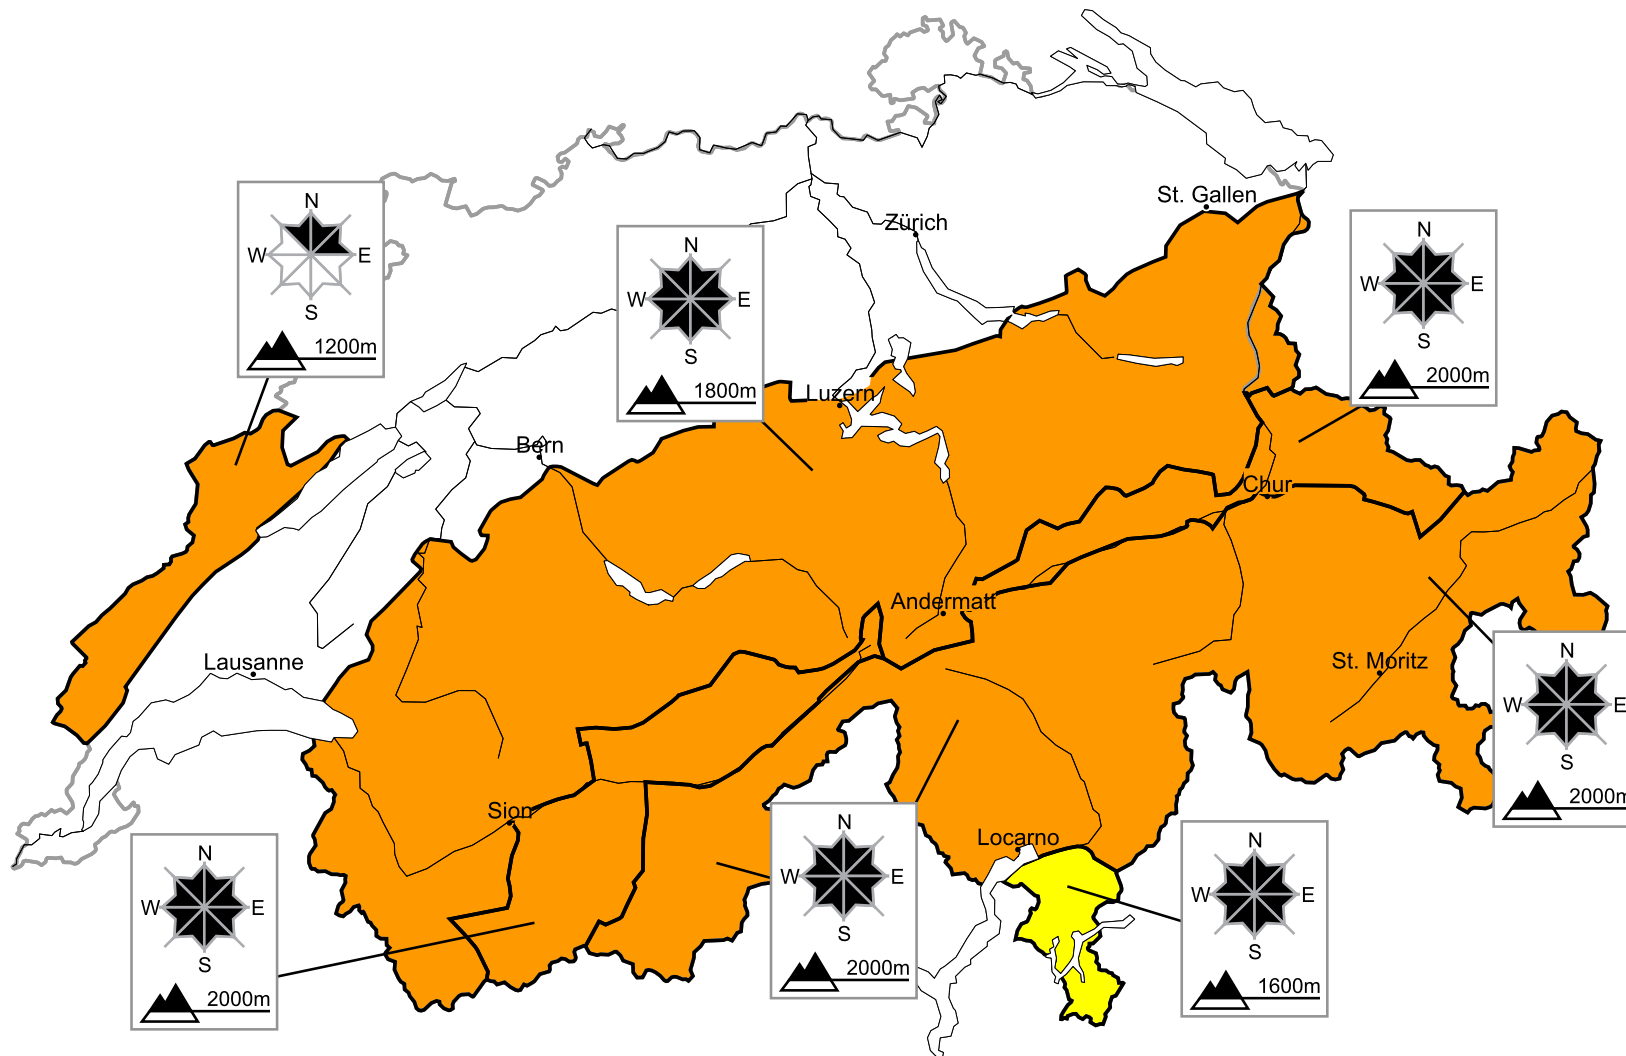

Outside marked and open pistes a critical avalanche situation will be encountered in some regions

Edition: 4.3.2016, 08:00 / Next update: 4.3.2016, 17:00

Danger levels