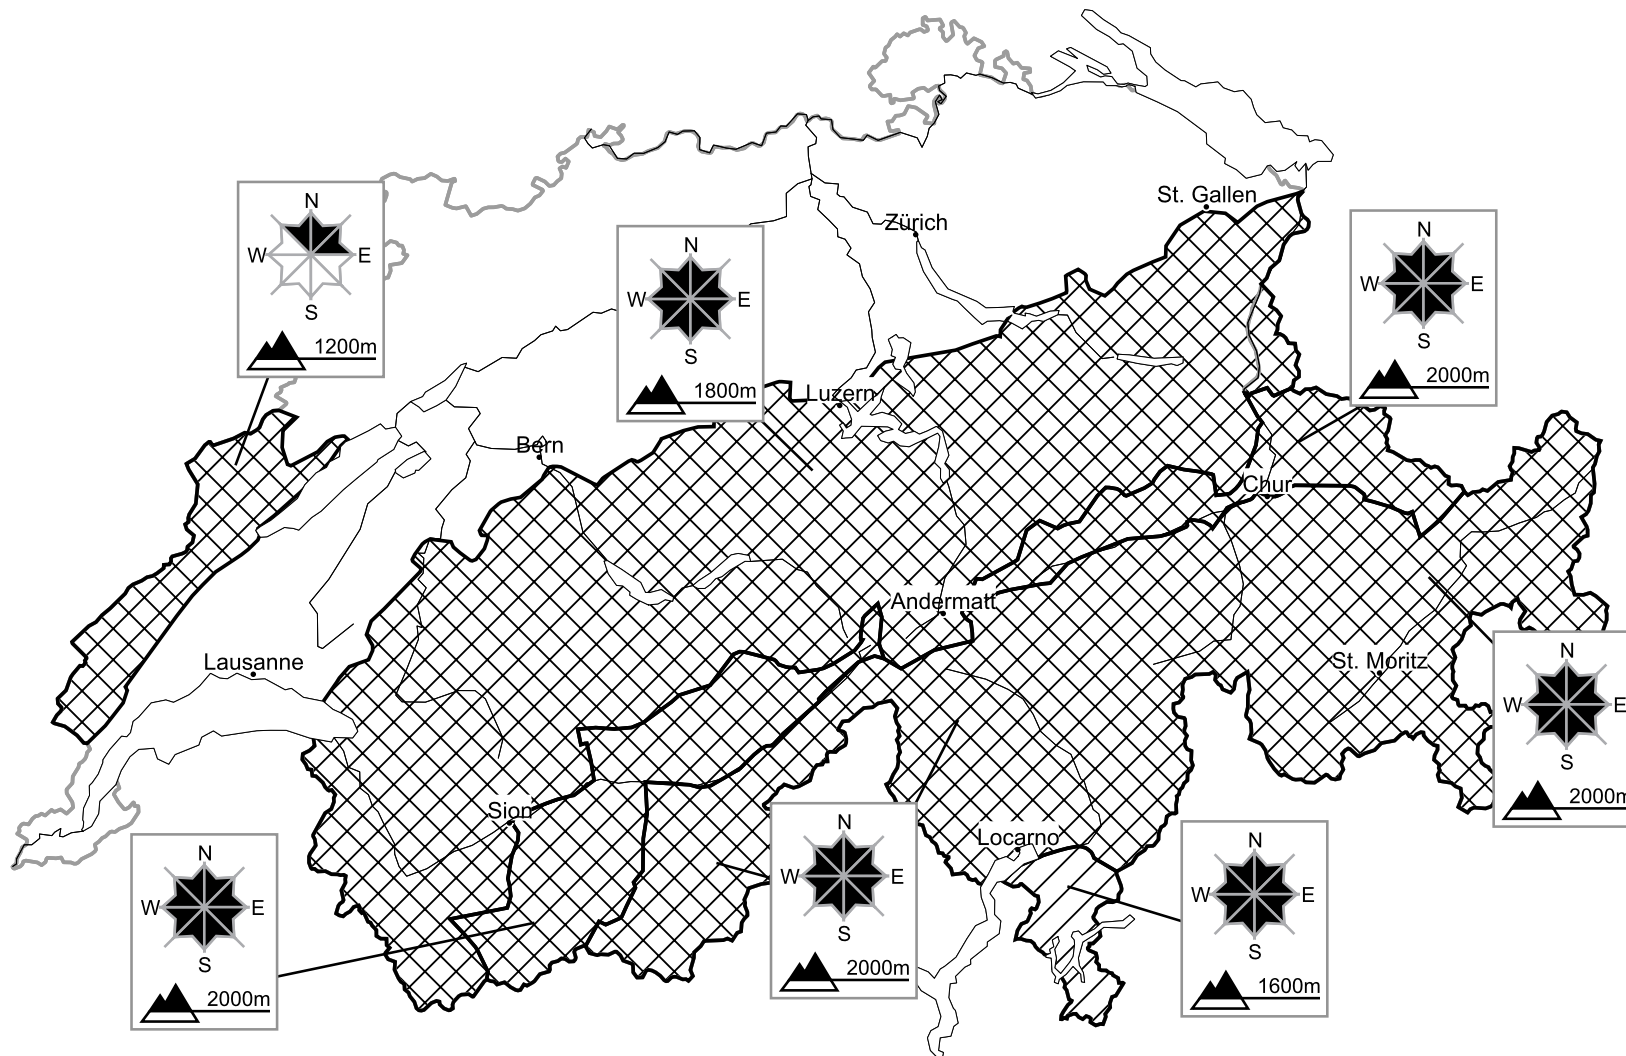

Outside marked and open pistes a critical avalanche situation will be encountered in some regions

Edition: 4.3.2016, 08:00 / Next update: 4.3.2016, 17:00

Danger levels

1 low

2 moderate

3 consider.

4 high

5 very high