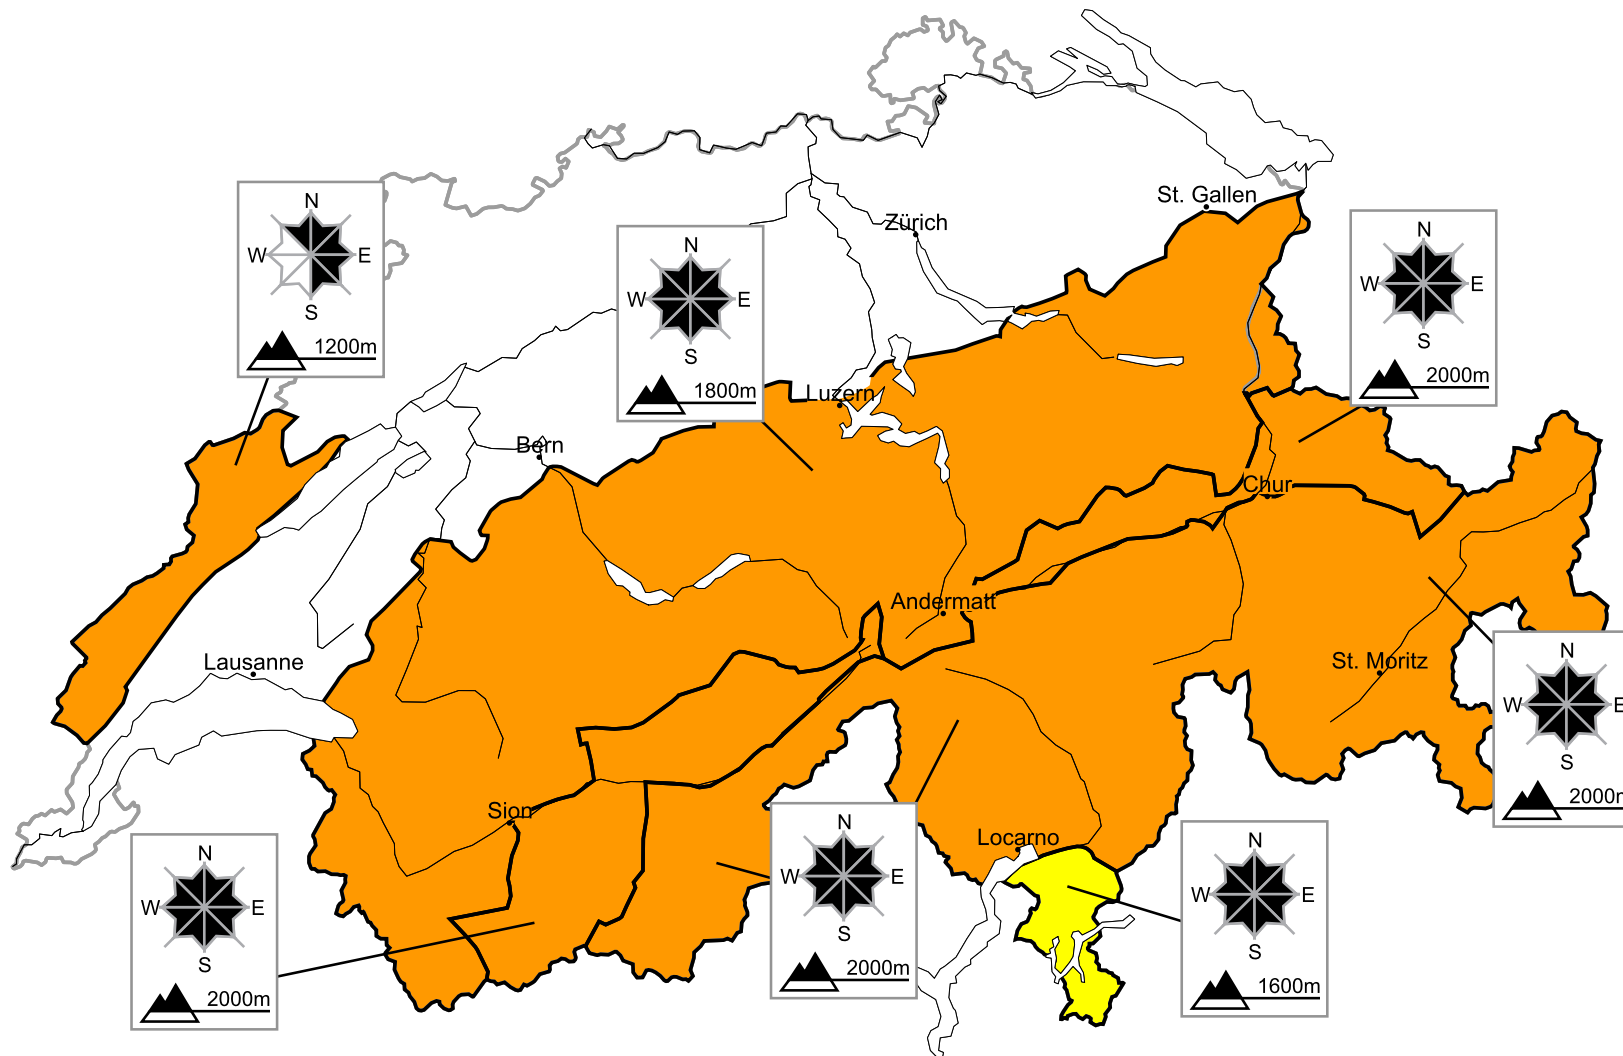

Outside marked and open pistes a critical avalanche situation will be encountered in some regions

Edition: 3.3.2016, 17:00 / Next update: 4.3.2016, 08:00

Danger levels

1 low

2 moderate

3 consider.

4 high

5 very high