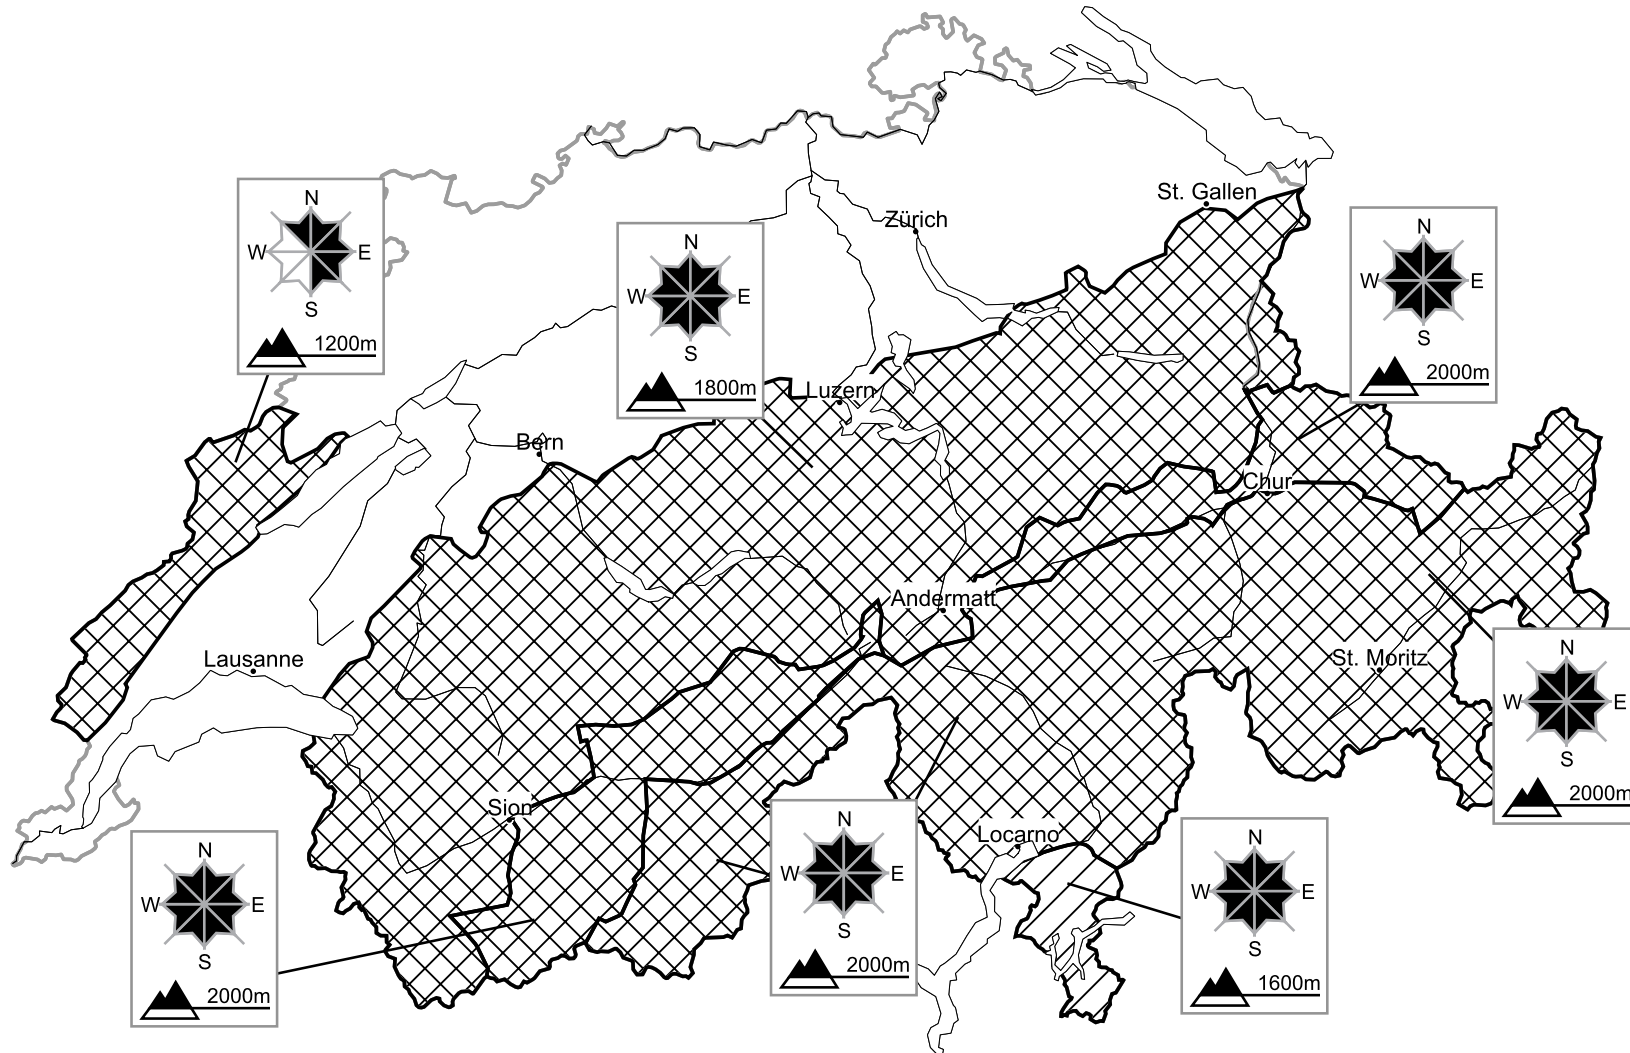

## Outside marked and open pistes a critical avalanche situation will be encountered in some regions

Edition: 3.3.2016, 17:00 / Next update: 4.3.2016, 08:00

Danger levels

 1 low

 2 moderate

 3 consider.

 4 high

 5 very high