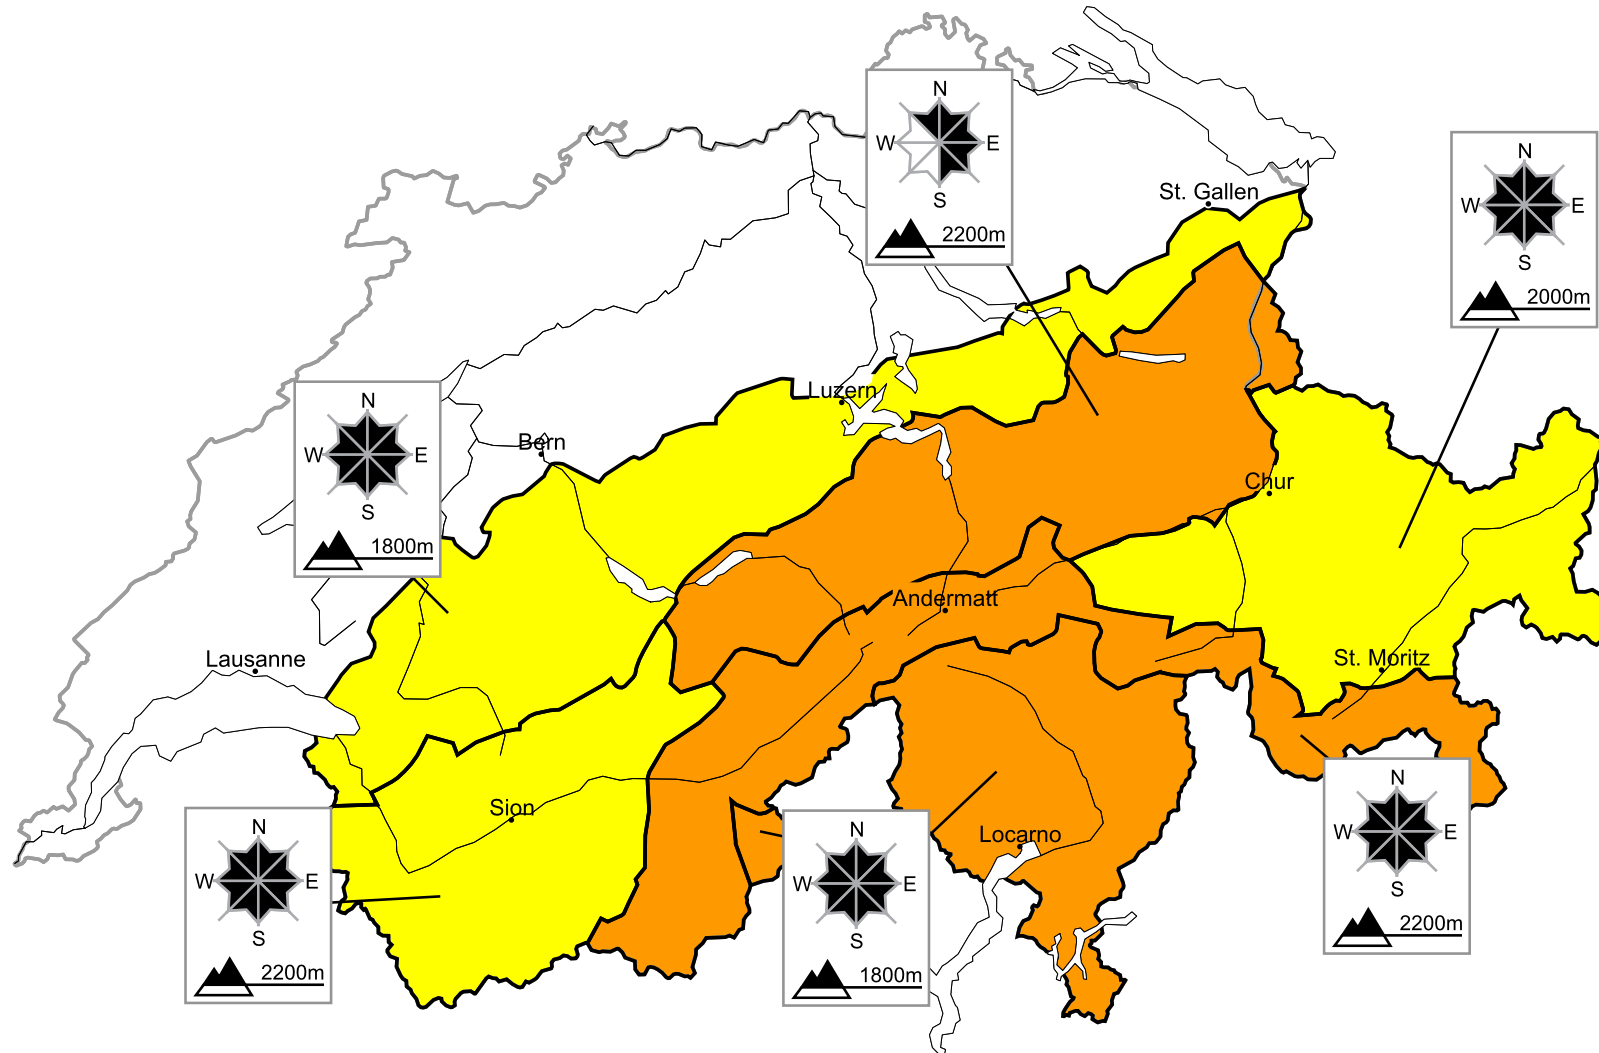

# Considerable avalanche danger will be encountered in some regions. Fresh snow drifts require caution

Edition: 1.3.2016, 17:00 / Next update: 2.3.2016, 08:00

Danger levels

1 low

2 moderate

3 consider.

4 high

5 very high