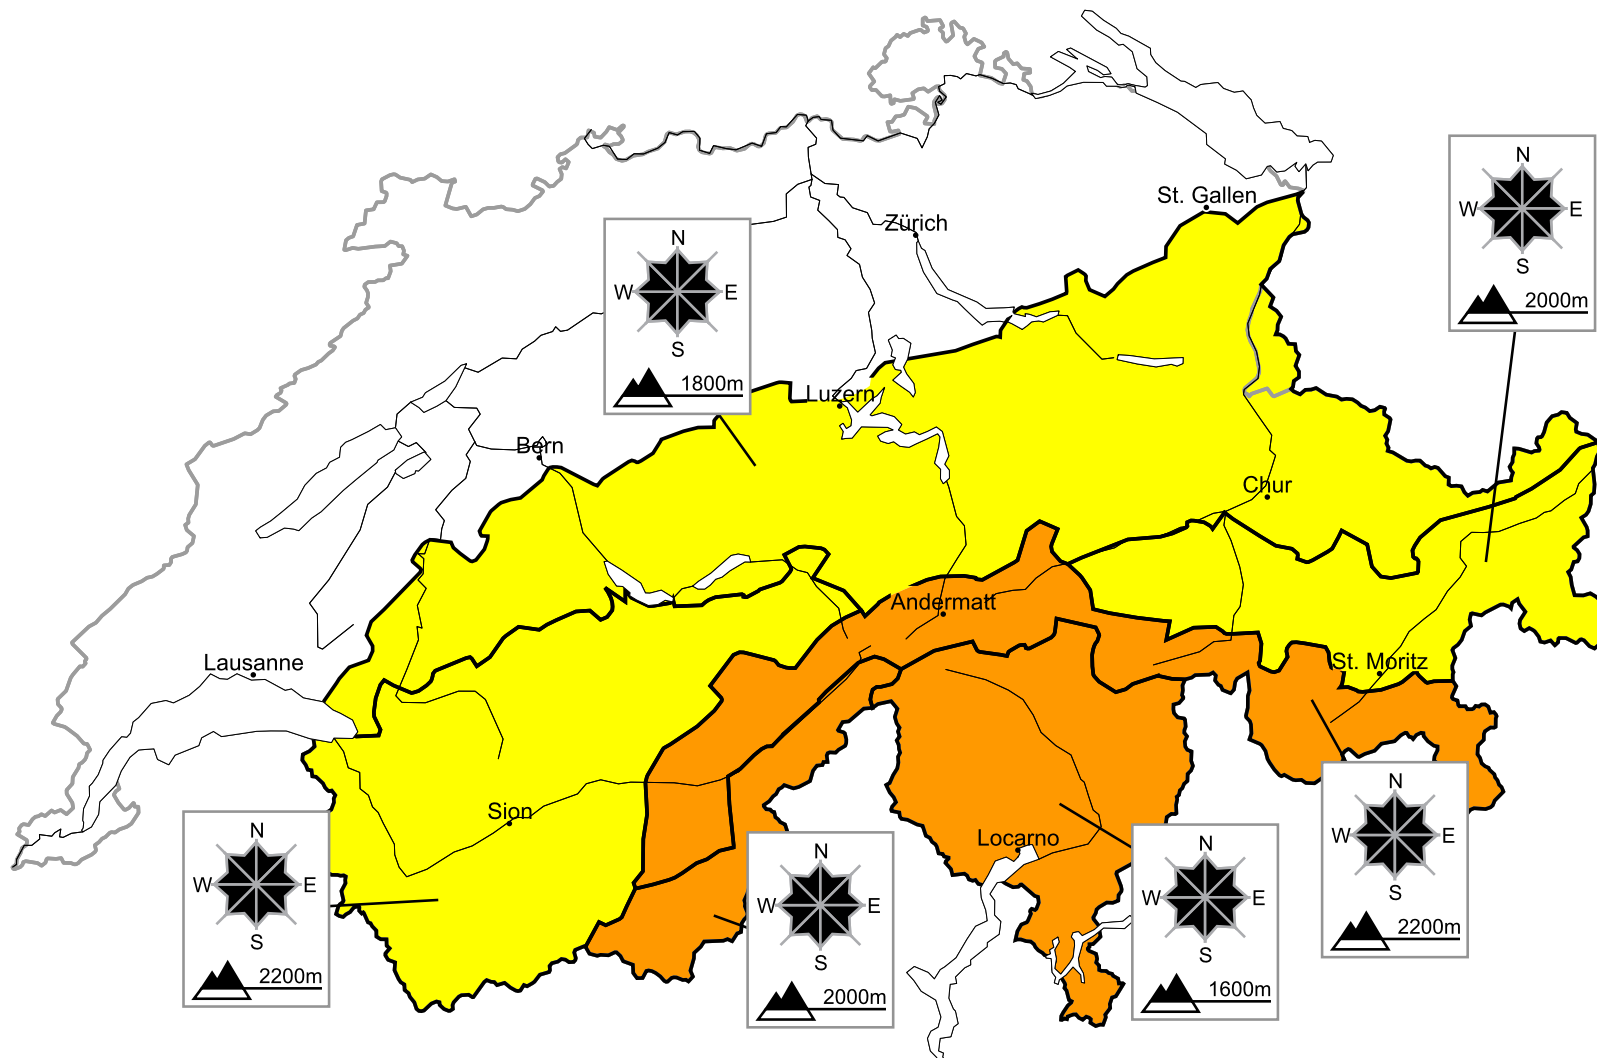

# In the south a considerable avalanche danger will prevail. Fresh snow drifts require caution

Edition: 1.3.2016, 08:00 / Next update: 1.3.2016, 17:00

Danger levels

- 1 low
- 2 moderate
- 3 consider.
- 4 high
- 5 very high