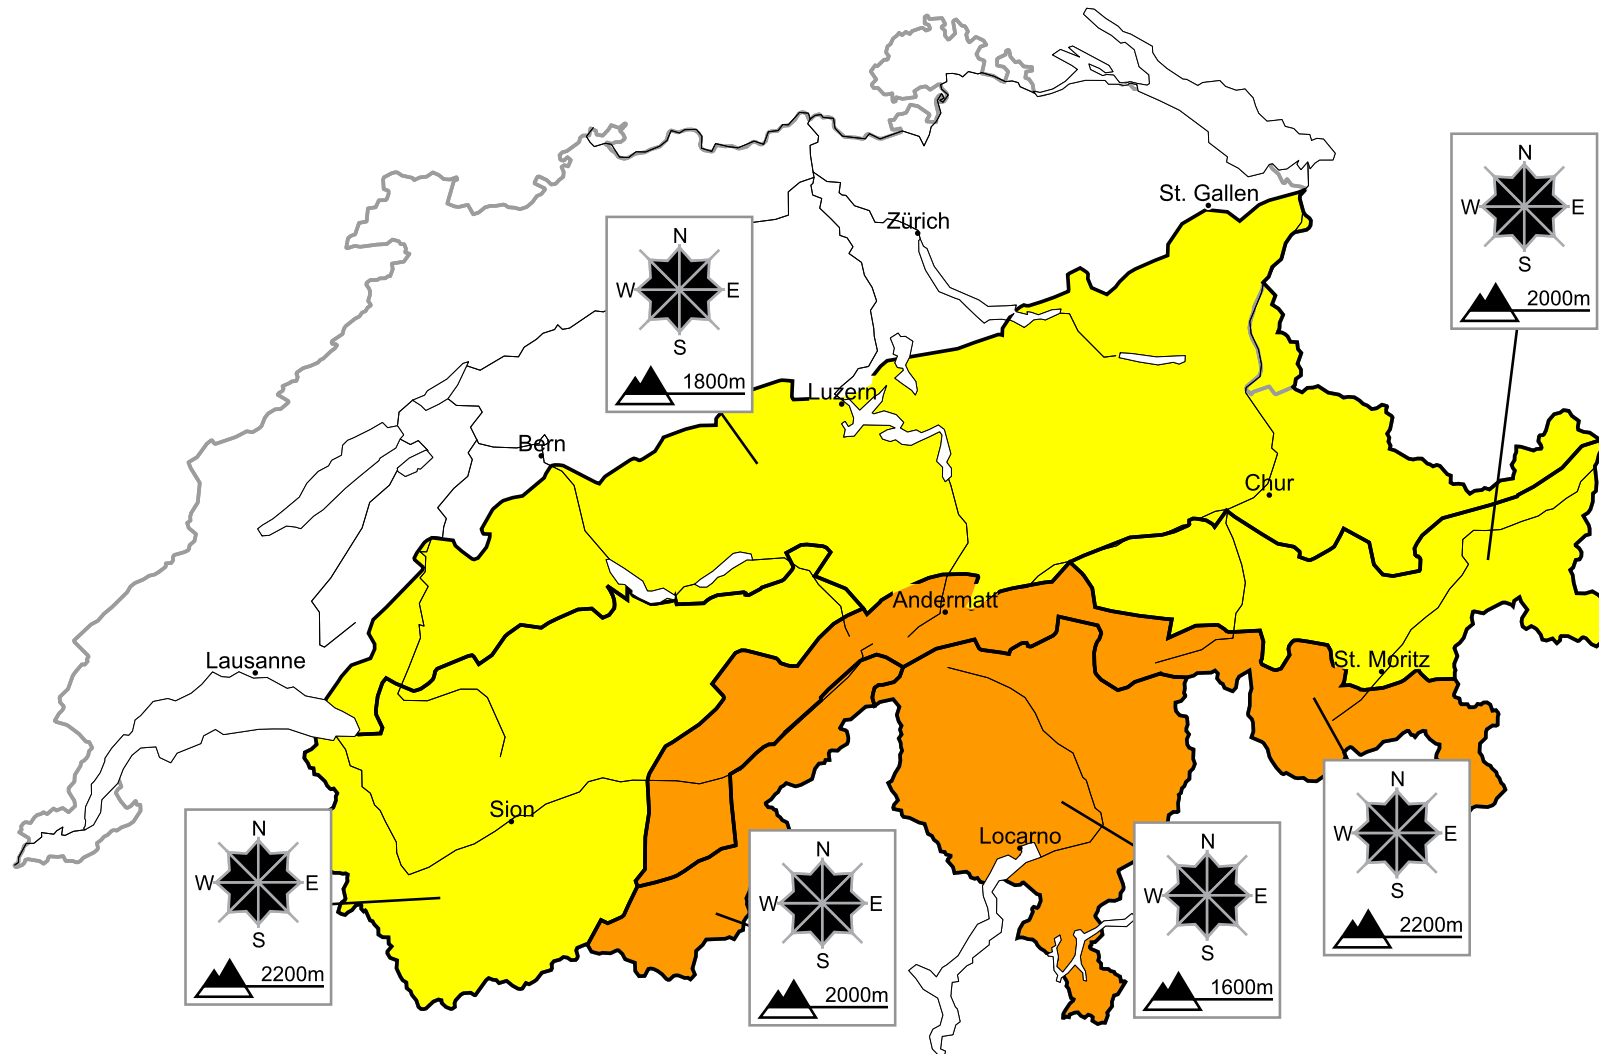

# In the south a considerable avalanche danger will prevail. Fresh snow drifts require caution

Edition: 29.2.2016, 17:00 / Next update: 1.3.2016, 08:00

Danger levels

1 low

2 moderate

3 consider.

4 high

5 very high