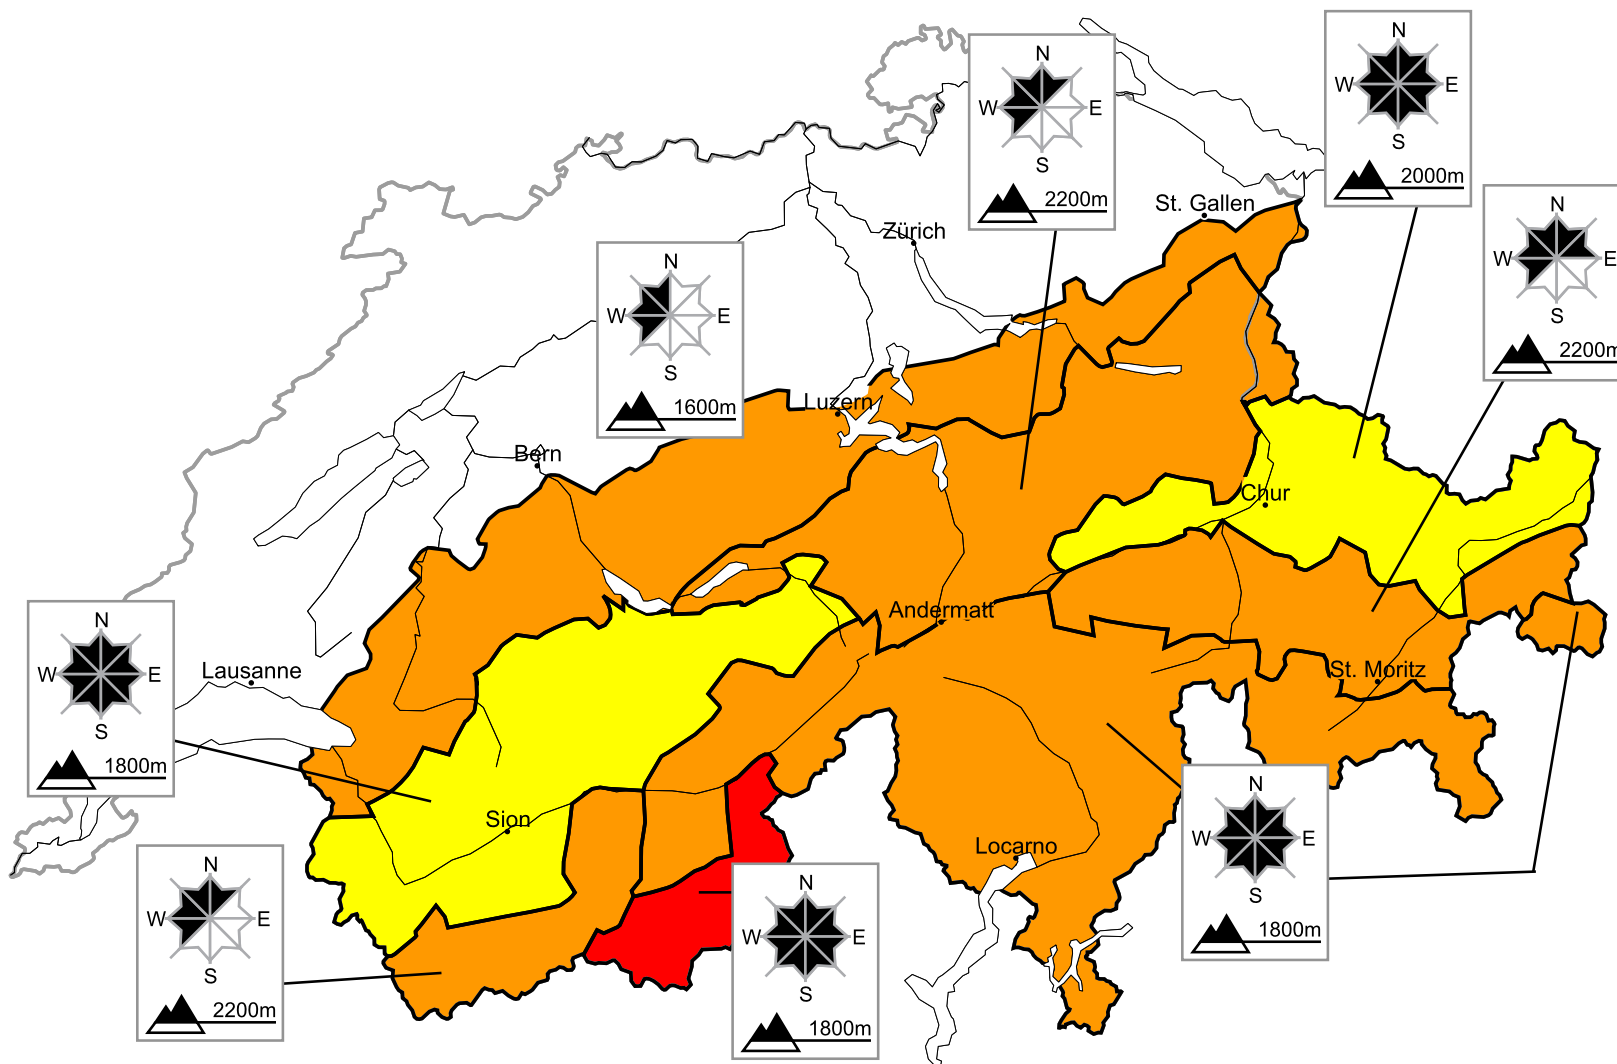

In southern Upper Valais a high avalanche danger will be encountered in some regions

Edition: 29.2.2016, 08:00 / Next update: 29.2.2016, 17:00

Danger levels